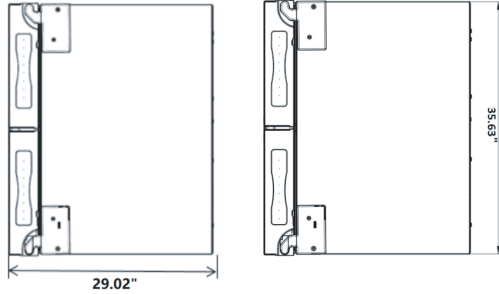

## PRODUCT DIMENSIONS & WEIGHT

Product Width	35.98 in.
Product Depth	29.02 in.
Product Height	69.88 in.
Depth Including Handles	No Handle
Depth without Door	24.4 in.
Depth with Door Open 90 Degrees	43.15
Height to Top of Door Hinge	69.72
Height to Top of Refrigerator	68.62
Gross Weight	297.6 lbs.
Net Weight	284.4