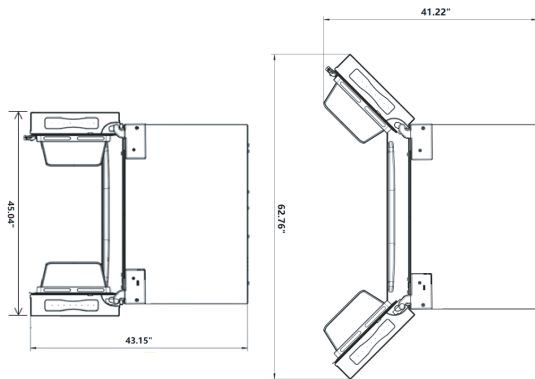

# 36" 4-DOOR COUNTER-DEPTH FRENCH DOOR REFRIGERATOR WITH ICE MAKER - TRF3602

## PRODUCT DIMENSIONS & WEIGHT

Product Width	35.98 in.
Product Depth	29.02 in.
Product Height	69.88 in.
Depth Including Handles	No Handle
Depth without Door	24.4 in.
Depth with Door Open 90 Degrees	43.15
Height to Top of Door Hinge	69.72
Height to Top of Refrigerator	68.62
Gross Weight	297.6 lbs.
Net Weight	284.4