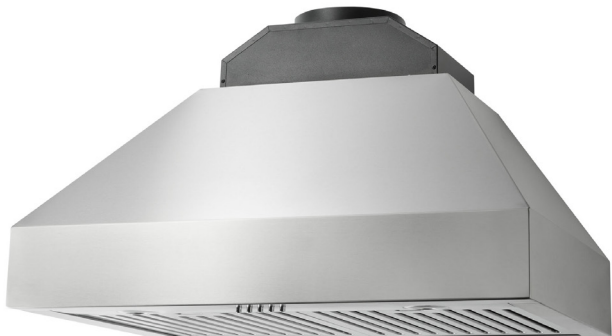

**Product:** 30 Inch Wall Mount Hood

**Model Number:** TRH30P

**BLOWER RATING**

BLOWER RATINGS	CFM	SONES (DB)
Low	460 CFM	49.5
Medium	650 CFM	58.5
High	1000 CFM	66.5

**PRODUCT DIMENSIONS**

Range Hood Size (in)	30
Product Width (in)	30
Product Depth (in)	20 1/2
Product Height (in)	14
Duct Length (in)	59
Duct Width (in)	7
Duct Diameter (in)	7
Duct Shape	Round
Gross Weight (lb.)	62.83

**FEATURES & BENEFITS**

- + **Powerful Suction** - 1,200 CFM of suction handles the odors, smoke and steam from multiple pots, pans and burners
- + **LED Lighting** - Three 3.5-watt LED lights to illuminate your cooking area and save energy
- + **Quiet Operation at High Speed** - Quiet operation keeps noise level at a maximum 67 decibels. Low speed: 530 CFM (50 dB); Medium speed: 700 CFM (59 dB); High speed: 1000 CFM (67 dB)
- + **Convertible** - Vent out or recirculating (ductless) option with carbon filters (not included)
- + **Commercial-style Baffle Filter** - Large, commercial-style 430 grade stainless steel baffle filter maximizes air flow and grease filtering while the hood is in operation
- + **Push Button Controls** - Easy-to-operate push button controls for power, fan and light
- + **7-inch Round Duct Vent** - 7-inch round duct vent for better ventilation performance and efficiency
- + **Stainless Steel Finish** - Stainless steel finish offers modern design aesthetic and is built to withstand high heat, grease, oil and steam

**TECHNICAL DETAILS**

Lighting	LED light x 2
Power	110V
Frequency	60HZ
Amperage	6A
Filter type	430SS Baffle filter x 2
Blower type	AC Motor
Control type	Keyboard Switch
Color/Finish	Stainless steel
Installation Type	Wall Mount