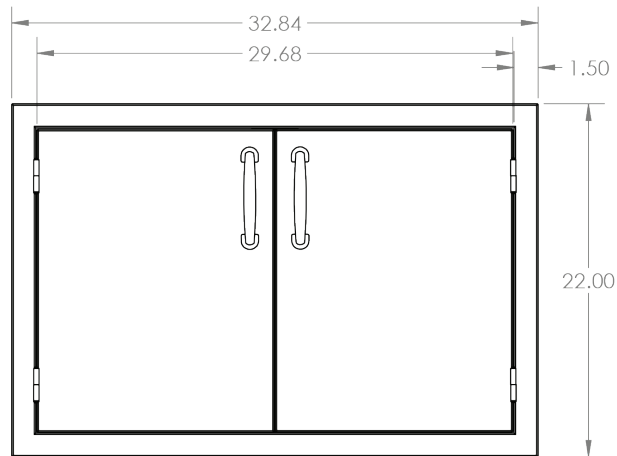

TrueFlame 33" Double Access Door

SKU: TF-DD-33

Recommended Cut-Out:
30¹/₄" W x 19³/₈" H

NOTES

DISCLAIMER

We recommend adding a 1/4" (.25) to the inner dimension to ensure the unit fits properly in the build out.