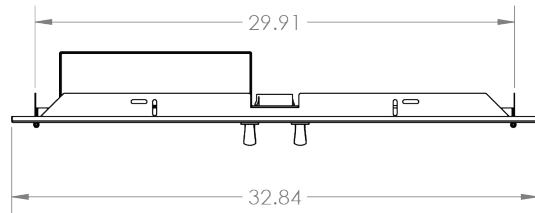

TrueFlame 33" Double Access Door

SKU: TF-DD-33

Recommended Cut-Out:
30¹/₄" W x 19³/₈" H

NOTES

DISCLAIMER

We recommend adding a 1/4" (.25) to the inner dimension to ensure the unit fits properly in the build out.