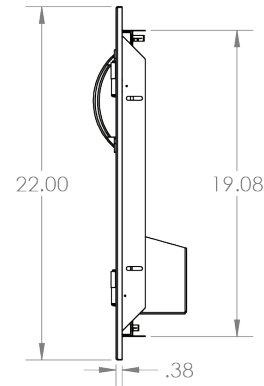

TrueFlame 33" Double Access Door

SKU: TF-DD-33

Recommended Cut-Out:
30¹/₄" W x 19³/₈" H

NOTES

DISCLAIMER

We recommend adding a 1/4" (.25) to the inner dimension to ensure the unit fits properly in the build out.