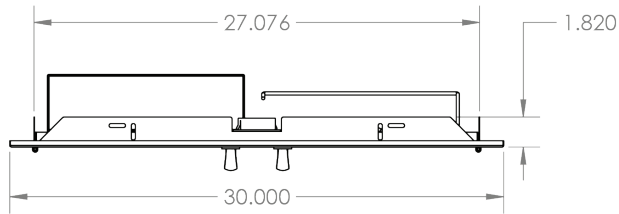

TrueFlame 30" Double Access Door

SKU: TF-DD-30

Recommended Cut-Out:
27³/₈" W x 19³/₈" H

NOTES

DISCLAIMER

We recommend adding a 1/4" (.25) to the inner dimension to ensure the unit fits properly in the build out.