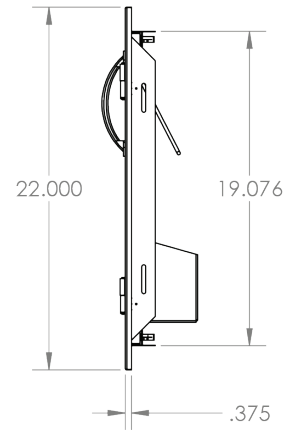

TrueFlame 30" Double Access Door

SKU: TF-DD-30

Recommended Cut-Out:
27³/₈" W x 19³/₈" H

NOTES

DISCLAIMER

We recommend adding a 1/4" (.25) to the inner dimension to ensure the unit fits properly in the build out.