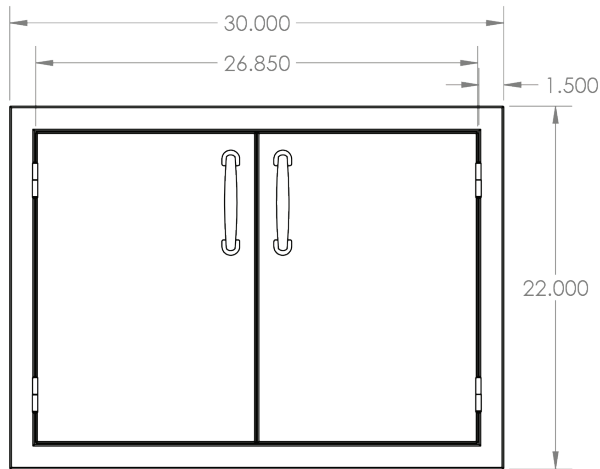

TrueFlame 30" Double Access Door

SKU: TF-DD-30

Recommended Cut-Out:
27³/₈" W x 19³/₈" H

NOTES

DISCLAIMER

We recommend adding a 1/4" (.25) to the inner dimension to ensure the unit fits properly in the build out.