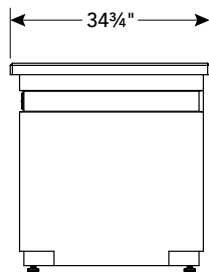

30" L-Series Island Bundle

IP30LB-CGD-75SM

Dimensions: 76¼" wide x 34¾" deep x 36" high

L-Series Bundle includes:

- GFRC Island with Concrete Grey base & Polished Smoke top
- **30NBL** - 30" L-Series Built-In Grill with Backburner & Rotisserie Kit
- **16-15-DSSD** - 16" x 15" Double Drawer
- **20-14-SS DLV** - 20" x 14" Door with Tank Tray & Louvers
- **14-20-SS DL** - 14" x 20" Door

L-Series Island Bundle **sold only as complete package** with products listed above.

30" T-Series Island Bundle

IP30T0-CGT-75SM

Dimensions: 76¼" wide x 34¾" deep x 36" high

T-Series Bundle includes:

- GFRC Island with Concrete Grey base & Polished Smoke top
- **30NBT-00SP** - 30" T-Series Built-In Grill (-00SP model)
- **20-14-SS DLV** - 20" x 14" Door with Tank Tray & Louvers
- **14-20-SS DL** - 14" x 20" Door

T-Series Island Bundle **sold only as complete package** with products listed above.

30" L-Series Island Bundle IP30LB-CGD-75SM

TOP

LEFT

FRONT

30" T-Series Island Bundle IP30T0-CGT-75SM

TOP

LEFT

FRONT

For additional dimensions and detailed information about the Island Systems refer to the owner's manual.