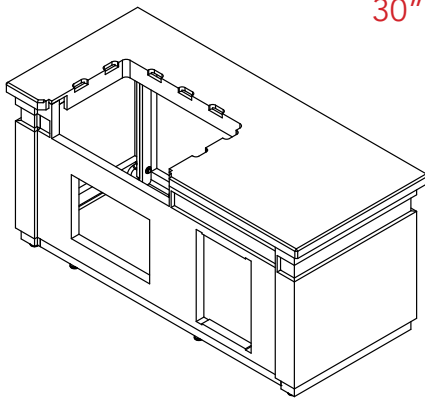

30" L-Series Island Bundle

IP30LB-CGD-75SM

Dimensions: 76¼" wide x 34¾" deep x 36" high

L-Series Bundle includes:

- GFRC Island with Concrete Grey base & Polished Smoke top
- **30NBL** - 30" L-Series Built-In Grill with Backburner & Rotisserie Kit
- **16-15-DSSD** - 16" x 15" Double Drawer
- **20-14-SS DLV** - 20" x 14" Door with Tank Tray & Louvers
- **14-20-SS DL** - 14" x 20" Door

L-Series Island Bundle **sold only as complete package** with products listed above.

30" T-Series Island Bundle

IP30T0-CGT-75SM

Dimensions: 76¼" wide x 34¾" deep x 36" high

T-Series Bundle includes:

- GFRC Island with Concrete Grey base & Polished Smoke top
- **30NBT-00SP** - 30" T-Series Built-In Grill (-00SP model)
- **20-14-SS DLV** - 20" x 14" Door with Tank Tray & Louvers
- **14-20-SS DL** - 14" x 20" Door

T-Series Island Bundle **sold only as complete package** with products listed above.

30" L-Series Island Bundle IP30LB-CGD-75SM

TOP

LEFT

FRONT

30" T-Series Island Bundle IP30T0-CGT-75SM

TOP

LEFT

FRONT

For additional dimensions and detailed information about the Island Systems refer to the owner's manual.