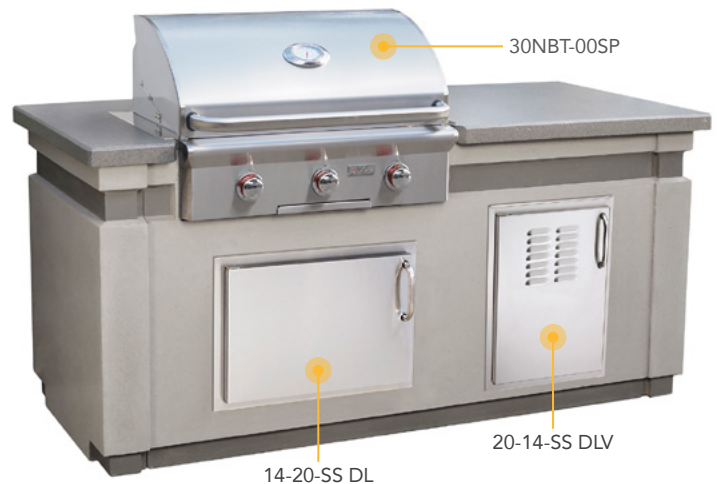

AOG Island Bundles

with Grey Concrete Base and Smoke Polished Top

AOG Island "Bundles"

Highlighting a GFRC island designed specifically for the AOG 30" built-in grills, these two handsome new island packages "bundle" the grill with popular accessories to hit sharp price points. The island has a concrete grey base with a smoke accent strip and kick plate and a polished smoke counter top. Choose the 30" L-Series island bundle featuring the new 30NBL or T-Series version with the basic 30NBT-00SP.

30" L-Series Island Bundle

IP30LB-CGD-75SM

Dimensions: 76¼" wide x 34¾" deep x 36" high

L-Series Bundle includes:

- GFRC Island with Concrete Grey base & Polished Smoke top
- **30NBL** - 30" L-Series Built-In Grill with Backburner & Rotisserie Kit
- **16-15-DSSD** - 16" x 15" Double Drawer
- **20-14-SS DLV** - 20" x 14" Door with Tank Tray & Louvers
- **14-20-SS DL** - 14" x 20" Door

L-Series Island Bundle **sold only as complete package** with products listed above.

30" T-Series Island Bundle

IP30T0-CGT-75SM

Dimensions: 76¼" wide x 34¾" deep x 36" high

T-Series Bundle includes:

- GFRC Island with Concrete Grey base & Polished Smoke top
- **30NBT-00SP** - 30" T-Series Built-In Grill (-00SP model)
- **20-14-SS DLV** - 20" x 14" Door with Tank Tray & Louvers
- **14-20-SS DL** - 14" x 20" Door

T-Series Island Bundle **sold only as complete package** with products listed above.

30" L-Series Island Bundle IP30LB-CGD-75SM

TOP

LEFT

FRONT

30" T-Series Island Bundle IP30T0-CGT-75SM

TOP

LEFT