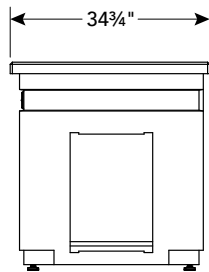

30" L-Series Island Bundle IP30LB-CGD-75SM

LEFT

30" T-Series Island Bundle IP30T0-CGT-75SM

For additional dimensions and detailed information about the Island Systems refer to the owner's manual.