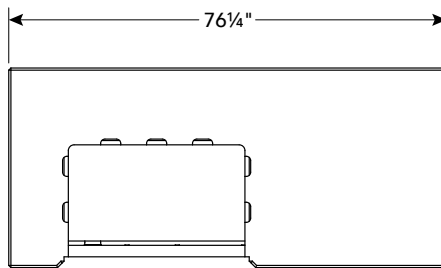

30" L-Series Island Bundle

IP30LB-CGD-75SM

Dimensions: 76¼" wide x 34¾" deep x 36" high

L-Series Bundle includes:

- GFRC Island with Concrete Grey base & Polished Smoke top
- **30NBL** - 30" L-Series Built-In Grill with Backburner & Rotisserie Kit
- **16-15-DSSD** - 16" x 15" Double Drawer
- **20-14-SS DLV** - 20" x 14" Door with Tank Tray & Louvers
- **14-20-SS DL** - 14" x 20" Door

L-Series Island Bundle **sold only as complete package** with products listed above.

30" T-Series Island Bundle

IP30T0-CGT-75SM

Dimensions: 76¼" wide x 34¾" deep x 36" high

T-Series Bundle includes:

- GFRC Island with Concrete Grey base & Polished Smoke top
- **30NBT-00SP** - 30" T-Series Built-In Grill (-00SP model)
- **20-14-SS DLV** - 20" x 14" Door with Tank Tray & Louvers
- **14-20-SS DL** - 14" x 20" Door

T-Series Island Bundle **sold only as complete package** with products listed above.

30" L-Series Island Bundle IP30LB-CGD-75SM

TOP

LEFT

FRONT

30" T-Series Island Bundle IP30T0-CGT-75SM

TOP

LEFT

FRONT

For additional dimensions and detailed information about the Island Systems refer to the owner's manual.