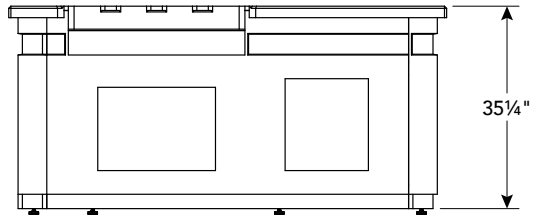

30" L-Series Island Bundle

IP30LB-CGD-75SM

Dimensions: 76¼" wide x 34¾" deep x 36" high

L-Series Bundle includes:

- GFRC Island with Concrete Grey base & Polished Smoke top
- **30NBL** - 30" L-Series Built-In Grill with Backburner & Rotisserie Kit
- **16-15-DSSD** - 16" x 15" Double Drawer
- **20-14-SS DLV** - 20" x 14" Door with Tank Tray & Louvers
- **14-20-SS DL** - 14" x 20" Door

L-Series Island Bundle **sold only as complete package** with products listed above.

30" T-Series Island Bundle

IP30T0-CGT-75SM

Dimensions: 76¼" wide x 34¾" deep x 36" high

T-Series Bundle includes:

- GFRC Island with Concrete Grey base & Polished Smoke top
- **30NBT-00SP** - 30" T-Series Built-In Grill (-00SP model)
- **20-14-SS DLV** - 20" x 14" Door with Tank Tray & Louvers
- **14-20-SS DL** - 14" x 20" Door

T-Series Island Bundle **sold only as complete package** with products listed above.

30" L-Series Island Bundle IP30LB-CGD-75SM

TOP

LEFT

FRONT

30" T-Series Island Bundle IP30T0-CGT-75SM

TOP

LEFT

FRONT

For additional dimensions and detailed information about the Island Systems refer to the owner's manual.