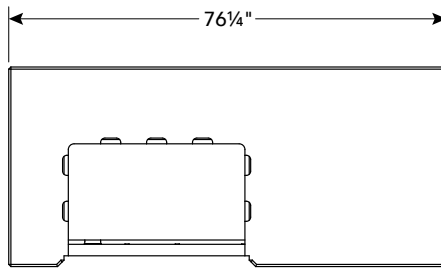

30" L-Series Island Bundle

IP30LB-CGD-75SM

Dimensions: 76¼" wide x 34¾" deep x 36" high

L-Series Bundle includes:

- GFRC Island with Concrete Grey base & Polished Smoke top
- **30NBL** - 30" L-Series Built-In Grill with Backburner & Rotisserie Kit
- **16-15-DSSD** - 16" x 15" Double Drawer
- **20-14-SS DLV** - 20" x 14" Door with Tank Tray & Louvers
- **14-20-SS DL** - 14" x 20" Door

L-Series Island Bundle **sold only as complete package** with products listed above.

30" T-Series Island Bundle

IP30T0-CGT-75SM

Dimensions: 76¼" wide x 34¾" deep x 36" high

T-Series Bundle includes:

- GFRC Island with Concrete Grey base & Polished Smoke top
- **30NBT-00SP** - 30" T-Series Built-In Grill (-00SP model)
- **20-14-SS DLV** - 20" x 14" Door with Tank Tray & Louvers
- **14-20-SS DL** - 14" x 20" Door

T-Series Island Bundle **sold only as complete package** with products listed above.

30" L-Series Island Bundle IP30LB-CGD-75SM

TOP

LEFT

FRONT

30" T-Series Island Bundle IP30T0-CGT-75SM

TOP

LEFT