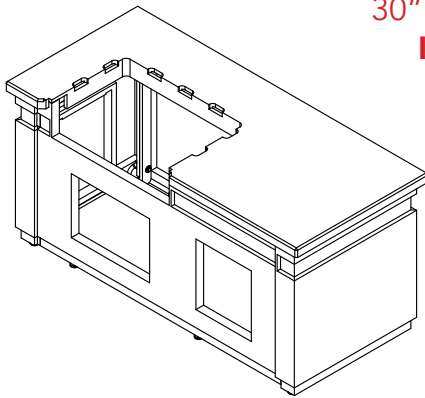

30" L-Series Island Bundle

IP30LB-CGD-75SM

Dimensions: 76¼" wide x 34¾" deep x 36" high

L-Series Bundle includes:

- GFRC Island with Concrete Grey base & Polished Smoke top
- **30NBL** - 30" L-Series Built-In Grill with Backburner & Rotisserie Kit
- **16-15-DSSD** - 16" x 15" Double Drawer
- **20-14-SS DLV** - 20" x 14" Door with Tank Tray & Louvers
- **14-20-SS DL** - 14" x 20" Door

L-Series Island Bundle **sold only as complete package** with products listed above.

30" T-Series Island Bundle

IP30T0-CGT-75SM

Dimensions: 76¼" wide x 34¾" deep x 36" high

T-Series Bundle includes:

- GFRC Island with Concrete Grey base & Polished Smoke top
- **30NBT-00SP** - 30" T-Series Built-In Grill (-00SP model)
- **20-14-SS DLV** - 20" x 14" Door with Tank Tray & Louvers
- **14-20-SS DL** - 14" x 20" Door

T-Series Island Bundle **sold only as complete package** with products listed above.

30" L-Series Island Bundle IP30LB-CGD-75SM

TOP

LEFT

FRONT

30" T-Series Island Bundle IP30T0-CGT-75SM

TOP

LEFT