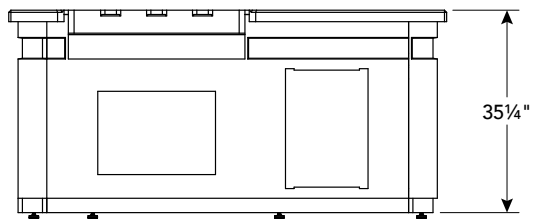

30" L-Series Island Bundle

IP30LB-CGD-75SM

Dimensions: 76¼" wide x 34¾" deep x 36" high

L-Series Bundle includes:

- GFRC Island with Concrete Grey base & Polished Smoke top
- **30NBL** - 30" L-Series Built-In Grill with Backburner & Rotisserie Kit
- **16-15-DSSD** - 16" x 15" Double Drawer
- **20-14-SS DLV** - 20" x 14" Door with Tank Tray & Louvers
- **14-20-SS DL** - 14" x 20" Door

L-Series Island Bundle **sold only as complete package** with products listed above.

30" T-Series Island Bundle

IP30T0-CGT-75SM

Dimensions: 76¼" wide x 34¾" deep x 36" high

T-Series Bundle includes:

- GFRC Island with Concrete Grey base & Polished Smoke top
- **30NBT-00SP** - 30" T-Series Built-In Grill (-00SP model)
- **20-14-SS DLV** - 20" x 14" Door with Tank Tray & Louvers
- **14-20-SS DL** - 14" x 20" Door

T-Series Island Bundle **sold only as complete package** with products listed above.

30" L-Series Island Bundle IP30LB-CGD-75SM

TOP

LEFT

FRONT

30" T-Series Island Bundle IP30T0-CGT-75SM

TOP

LEFT

FRONT

For additional dimensions and detailed information about the Island Systems refer to the owner's manual.