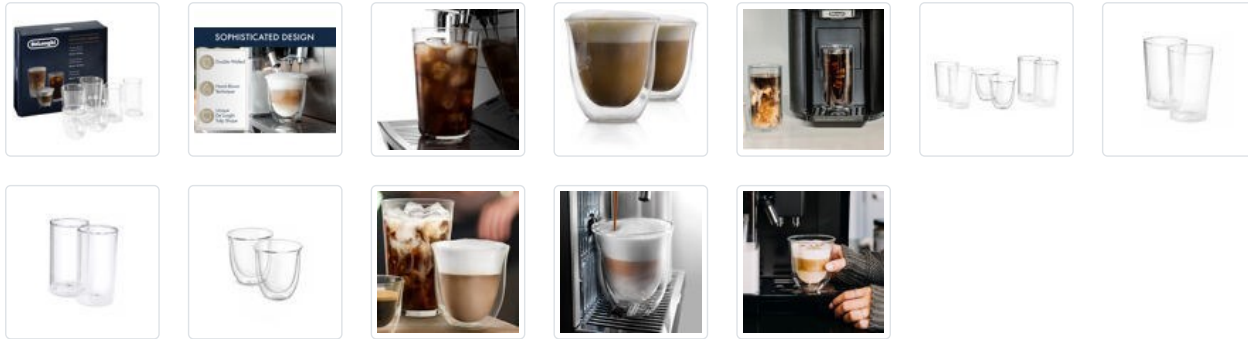

## DeLonghi / DLSC326

Hot & Cold Collection Double Wall Set of 2 Cappuccino, Cold Brew, Thermal

If you're a coffee lover, you know that the perfect cup of coffee is a work of art. And just like any masterpiece, it deserves to be enjoyed in style. That's where the De'Longhi Trio Gift Set comes in. This set of six insulated glasses is perfect for your coffee bar or kitchen. This collection includes two 9.1 fluid-ounce cappuccino glasses, two 10.1 fluid-ounce cold brew glasses, and two 16.2 fluid-ounce thermal glasses. Each glass is designed to provide elegant comfort while enjoying your favorite beverage with family and friends. These stylish yet sturdy glasses are made from handblown borosilicate glass, known for its exceptional durability. This makes them resistant to extreme temperatures and corrosion, guarding against breakage and dulling after washing. The thermal effect of the double wall helps keep hot drinks hot and cold drinks cold. The double wall also prevents condensation and excess heat from reaching your hands and tabletop. In addition, the glasses are comfortable to hold and dishwasher safe, making them practical for everyday use. Whether enjoying a casual coffee break or hosting a posh affair, this remarkable set is perfect for entertaining at home. It's also great for celebrating those special occasions and moments with loved ones. This wonderful collection of glasses will make a great gift for yourself and all the coffee lovers on your list.