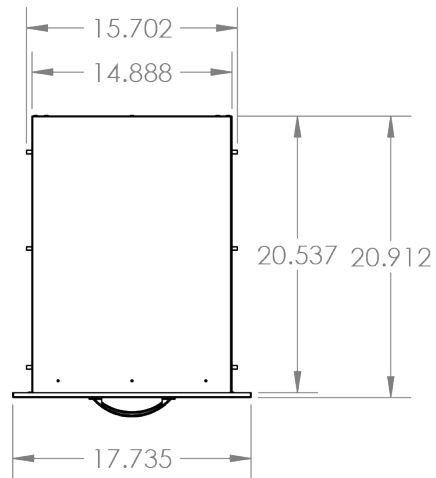

TrueFlame 17" Vertical 2-Drawer & Paper Towel Holder Combo

SKU: SSTDC-17

Recommended Cut-Out:
16" W x 27³/₄" H x 20³/₄" D

NOTES

DISCLAIMER

We recommend adding a 1/4" (.25) to the inner dimension to ensure the unit fits properly in the build out.