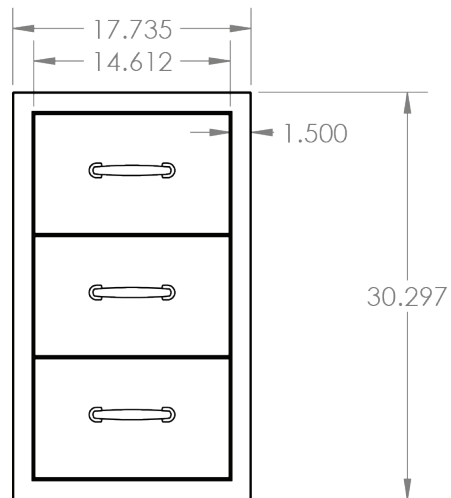

TrueFlame 17" Vertical 2-Drawer & Paper Towel Holder Combo

SKU: SSTDC-17

Recommended Cut-Out:
16" W x 27³/₄" H x 20³/₄" D

NOTES

DISCLAIMER

We recommend adding a 1/4" (.25) to the inner dimension to ensure the unit fits properly in the build out.