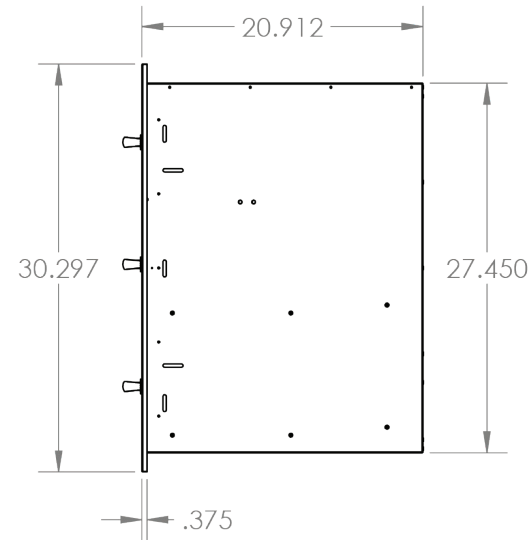

TrueFlame 17" Vertical 2-Drawer & Paper Towel Holder Combo

SKU: SSTDC-17

Recommended Cut-Out:
16" W x 27³/₄" H x 20³/₄" D

NOTES

DISCLAIMER

We recommend adding a 1/4" (.25) to the inner dimension to ensure the unit fits properly in the build out.