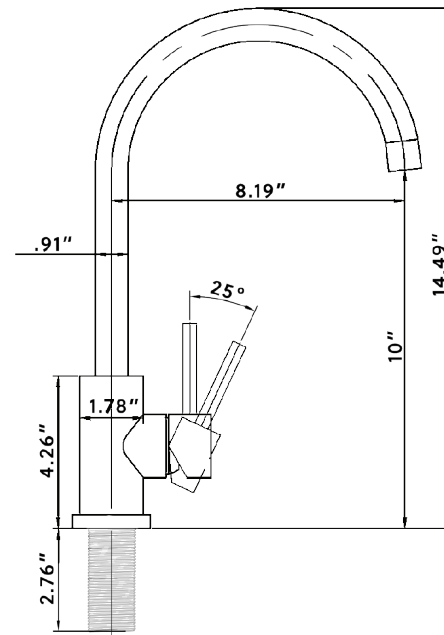

TrueFlame 19" Undermount Sink

SKU: SSNK-19U

Recommended Cut-Out:  
17" W x 7" H x 13½" D

NOTES

---

DISCLAIMER

We recommend adding a 1/4" (.25) to the inner dimension to ensure the unit fits properly in the build out.