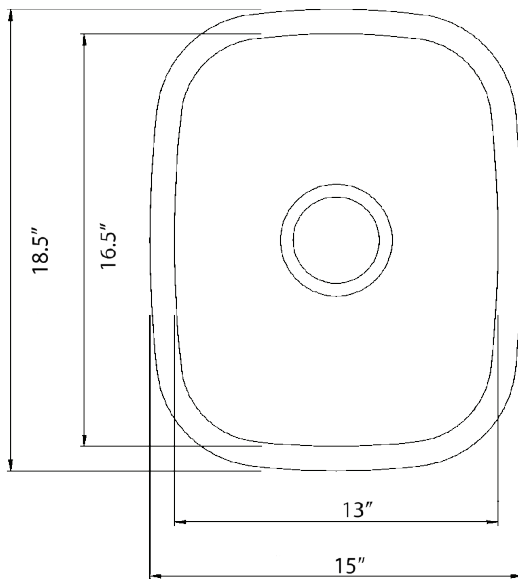

TrueFlame 19" Undermount Sink

SKU: SSNK-19U

Recommended Cut-Out:  
17" W x 7" H x 13½" D

NOTES

---

DISCLAIMER

We recommend adding a 1/4" (.25) to the inner dimension to ensure the unit fits properly in the build out.