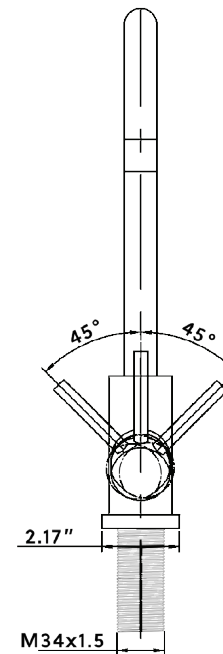

TrueFlame 19" Undermount Sink

SKU: SSNK-19U

Recommended Cut-Out:  
17" W x 7" H x 13½" D

NOTES

---

DISCLAIMER

We recommend adding a 1/4" (.25) to the inner dimension to ensure the unit fits properly in the build out.