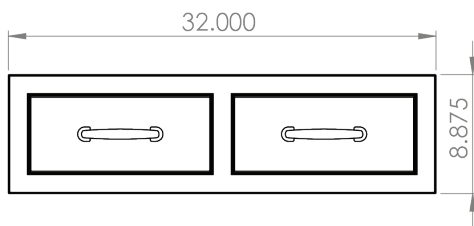

TrueFlame 32" Double Horizontal
Drawer

SKU: SDR2-32H

Recommended Cut-Out:
30¹/₄" W x 6¹/₄" H x 20¹/₄" D

NOTES

DISCLAIMER

We recommend adding a 1/4" (.25) to the inner dimension to ensure the unit fits properly in the build out.