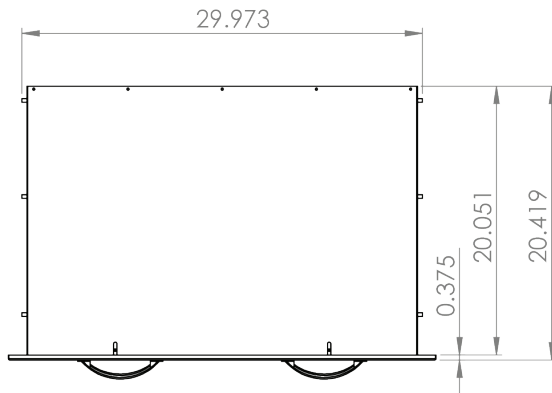

TrueFlame 32" Double Horizontal
Drawer

SKU: SDR2-32H

Recommended Cut-Out:
30¹/₄" W x 6¹/₄" H x 20¹/₄" D

NOTES

DISCLAIMER

We recommend adding a 1/4" (.25) to the inner dimension to ensure the unit fits properly in the build out.