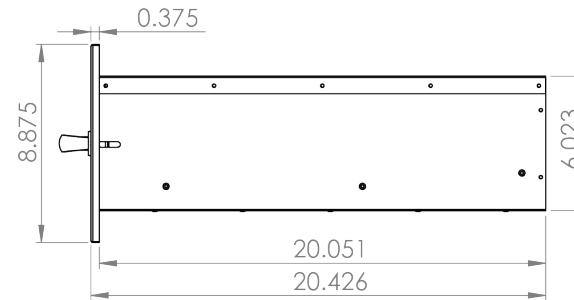

TrueFlame 32" Double Horizontal
Drawer

SKU: SDR2-32H

Recommended Cut-Out:
30¹/₄" W x 6¹/₄" H x 20¹/₄" D

NOTES

DISCLAIMER

We recommend adding a 1/4" (.25) to the inner dimension to ensure the unit fits properly in the build out.