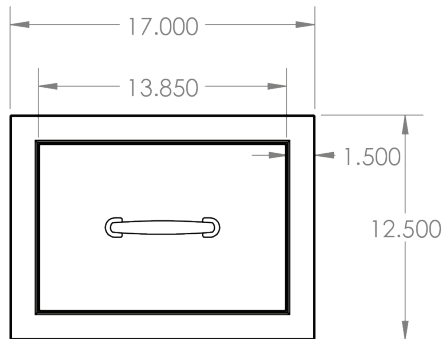

TrueFlame 17" Single Drawer

SKU: SDR1-17

Recommended Cut-Out:
15¹/₄" W x 10" H x 20³/₈" D

NOTES

DISCLAIMER

We recommend adding a 1/4" (.25) to the inner dimension to ensure the unit fits properly in the build out.