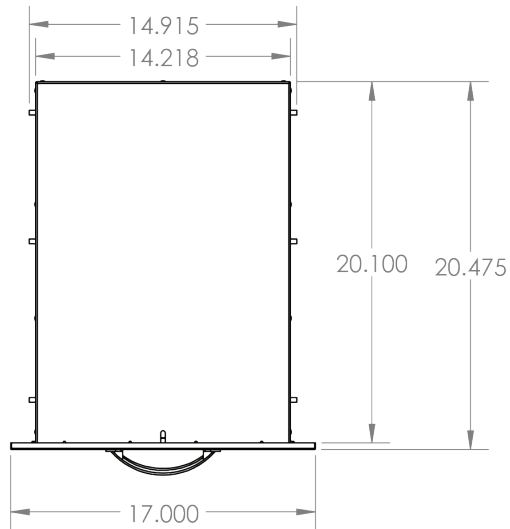

TrueFlame 17" Single Drawer

SKU: SDR1-17

Recommended Cut-Out:
15¹/₄" W x 10" H x 20³/₈" D

NOTES

DISCLAIMER

We recommend adding a 1/4" (.25) to the inner dimension to ensure the unit fits properly in the build out.