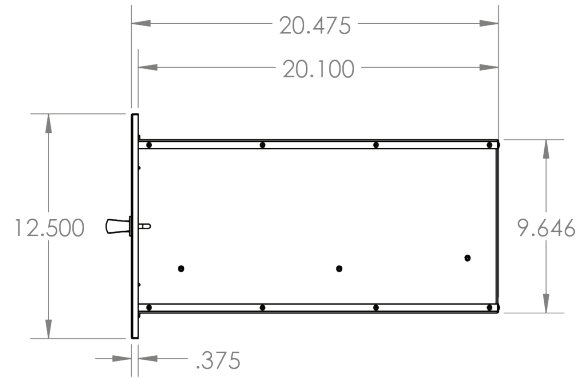

TrueFlame 17" Single Drawer

SKU: SDR1-17

Recommended Cut-Out:
15¹/₄" W x 10" H x 20³/₈" D

NOTES

DISCLAIMER

We recommend adding a 1/4" (.25) to the inner dimension to ensure the unit fits properly in the build out.