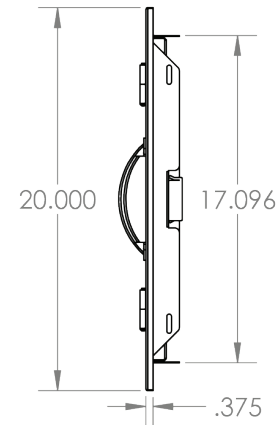

TrueFlame 27x20" Horizontal
Access Door

SKU: SSDH-27

Recommended Cut-Out:
24³/₈" W x 17³/₈" H

NOTES

DISCLAIMER

We recommend adding a 1/4" (.25) to the inner dimension to ensure the unit fits properly in the build out.