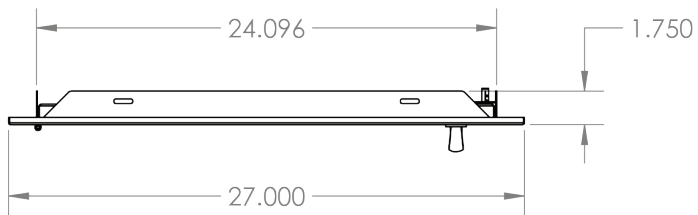

TrueFlame 27x20" Horizontal
Access Door

SKU: SSDH-27

Recommended Cut-Out:
24³/₈" W x 17³/₈" H

NOTES

DISCLAIMER

We recommend adding a 1/4" (.25) to the inner dimension to ensure the unit fits properly in the build out.