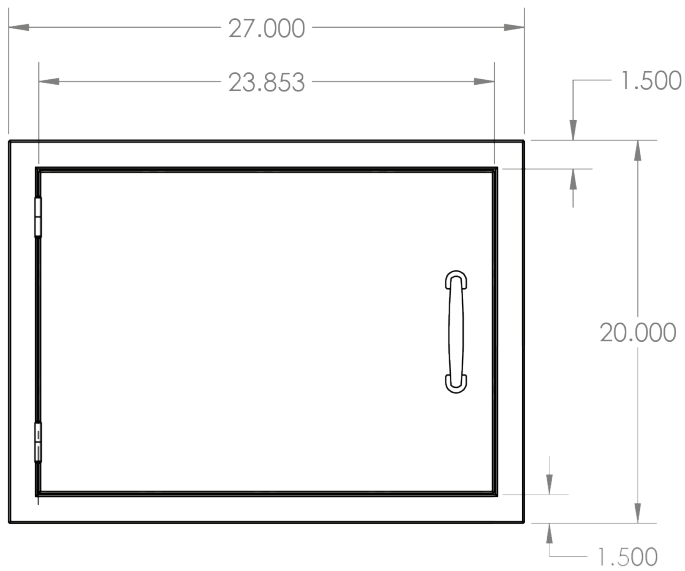

TrueFlame 27x20" Horizontal
Access Door

SKU: SSDH-27

Recommended Cut-Out:
24³/₈" W x 17³/₈" H

NOTES

DISCLAIMER

We recommend adding a 1/4" (.25) to the inner dimension to ensure the unit fits properly in the build out.