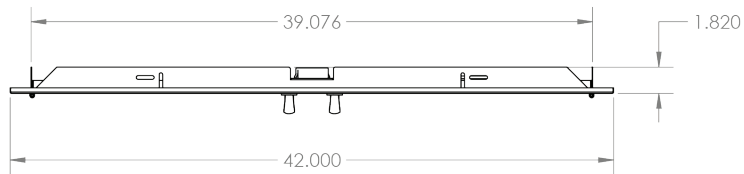

TrueFlame 42" Double Access Door

SKU: SSDD-42

Recommended Cut-Out:
39³/₈" W x 19³/₈" H

NOTES

DISCLAIMER

We recommend adding a 1/4" (.25) to the inner dimension to ensure the unit fits properly in the build out.