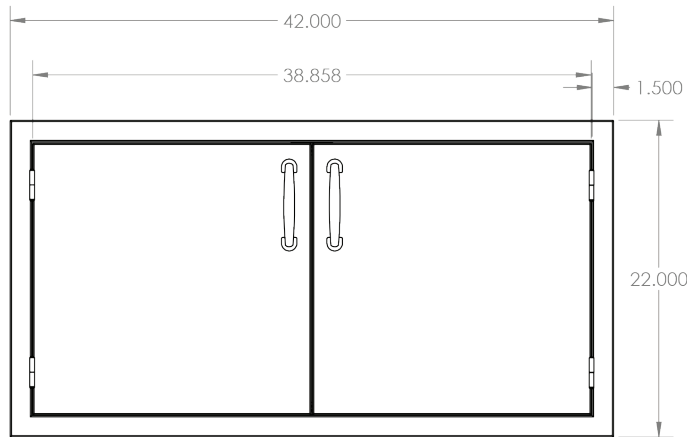

TrueFlame 42" Double Access Door

SKU: SSDD-42

Recommended Cut-Out:
39³/₈" W x 19³/₈" H

NOTES

DISCLAIMER

We recommend adding a 1/4" (.25) to the inner dimension to ensure the unit fits properly in the build out.