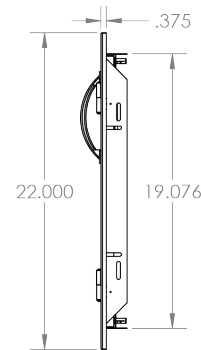

TrueFlame 42" Double Access Door

SKU: SSDD-42

Recommended Cut-Out:
39³/₈" W x 19³/₈" H

NOTES

DISCLAIMER

We recommend adding a 1/4" (.25) to the inner dimension to ensure the unit fits properly in the build out.