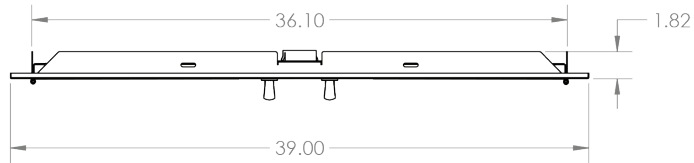

TrueFlame 39" Double Access Door

SKU: SSDD-39

Recommended Cut-Out:
36³/₈" W x 19³/₈" H

NOTES

DISCLAIMER

We recommend adding a 1/4" (.25) to the inner dimension to ensure the unit fits properly in the build out.