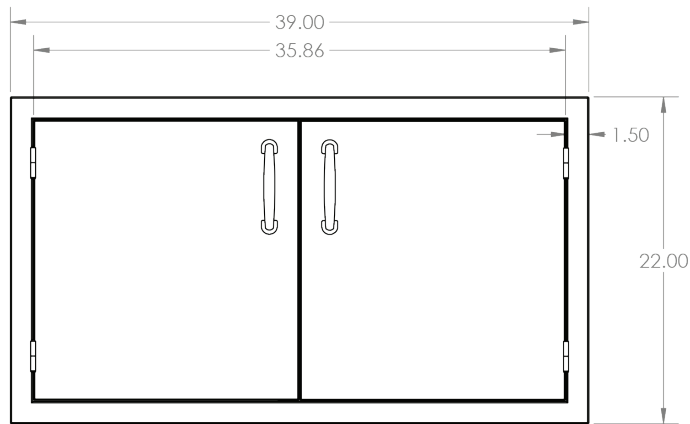

TrueFlame 39" Double Access Door

SKU: SSDD-39

Recommended Cut-Out:
36³/₈" W x 19³/₈" H

NOTES

DISCLAIMER

We recommend adding a 1/4" (.25) to the inner dimension to ensure the unit fits properly in the build out.