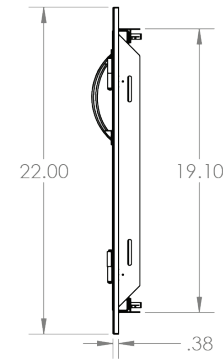

TrueFlame 39" Double Access Door

SKU: SSDD-39

Recommended Cut-Out:
36³/₈" W x 19³/₈" H

NOTES

DISCLAIMER

We recommend adding a 1/4" (.25) to the inner dimension to ensure the unit fits properly in the build out.