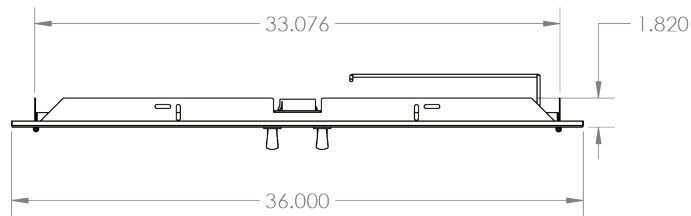

TrueFlame 36" Double Access Door

SKU: SSDD-36

Recommended Cut-Out:
33³/₈" W x 19³/₈" H

NOTES

DISCLAIMER

We recommend adding a 1/4" (.25) to the inner dimension to ensure the unit fits properly in the build out.