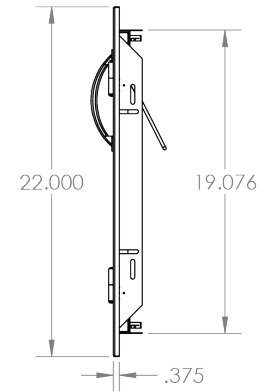

TrueFlame 36" Double Access Door

SKU: SSDD-36

Recommended Cut-Out:
33³/₈" W x 19³/₈" H

NOTES

DISCLAIMER

We recommend adding a 1/4" (.25) to the inner dimension to ensure the unit fits properly in the build out.