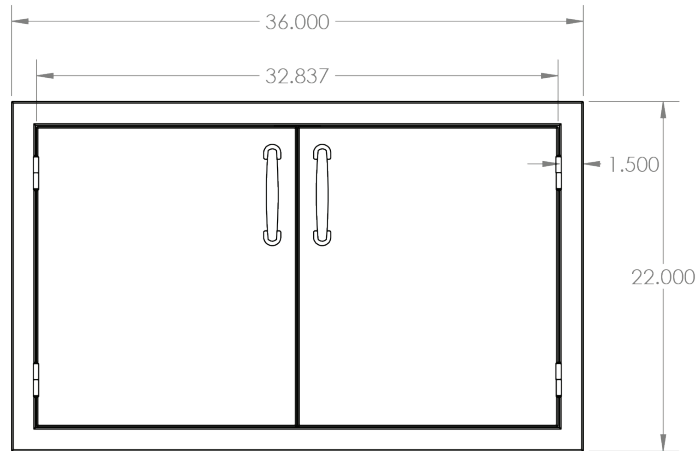

TrueFlame 36" Double Access Door

SKU: SSDD-36

Recommended Cut-Out:
33³/₈" W x 19³/₈" H

NOTES

DISCLAIMER

We recommend adding a 1/4" (.25) to the inner dimension to ensure the unit fits properly in the build out.