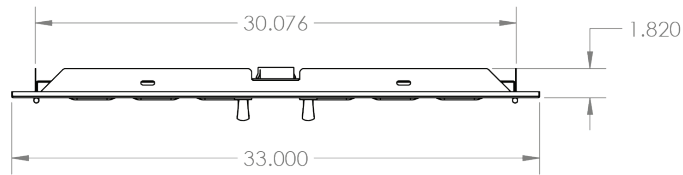

TrueFlame 33" Vented Double Access Door

SKU: SSDD-33V

Recommended Cut-Out:
30¹/₄" W x 19³/₈" H

NOTES

DISCLAIMER

We recommend adding a 1/4" (.25) to the inner dimension to ensure the unit fits properly in the build out.