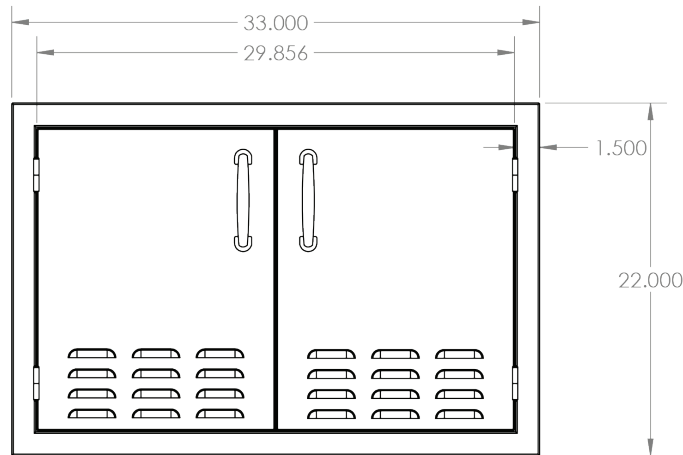

TrueFlame 33" Vented Double Access Door

SKU: SSDD-33V

Recommended Cut-Out:
30¹/₄" W x 19³/₈" H

NOTES

DISCLAIMER

We recommend adding a 1/4" (.25) to the inner dimension to ensure the unit fits properly in the build out.