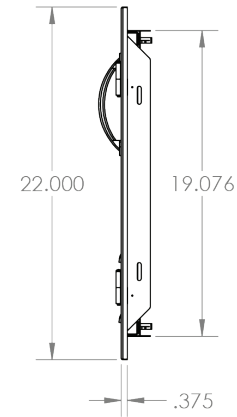

TrueFlame 33" Vented Double Access Door

SKU: SSDD-33V

Recommended Cut-Out:
30¹/₄" W x 19³/₈" H

NOTES

DISCLAIMER

We recommend adding a 1/4" (.25) to the inner dimension to ensure the unit fits properly in the build out.