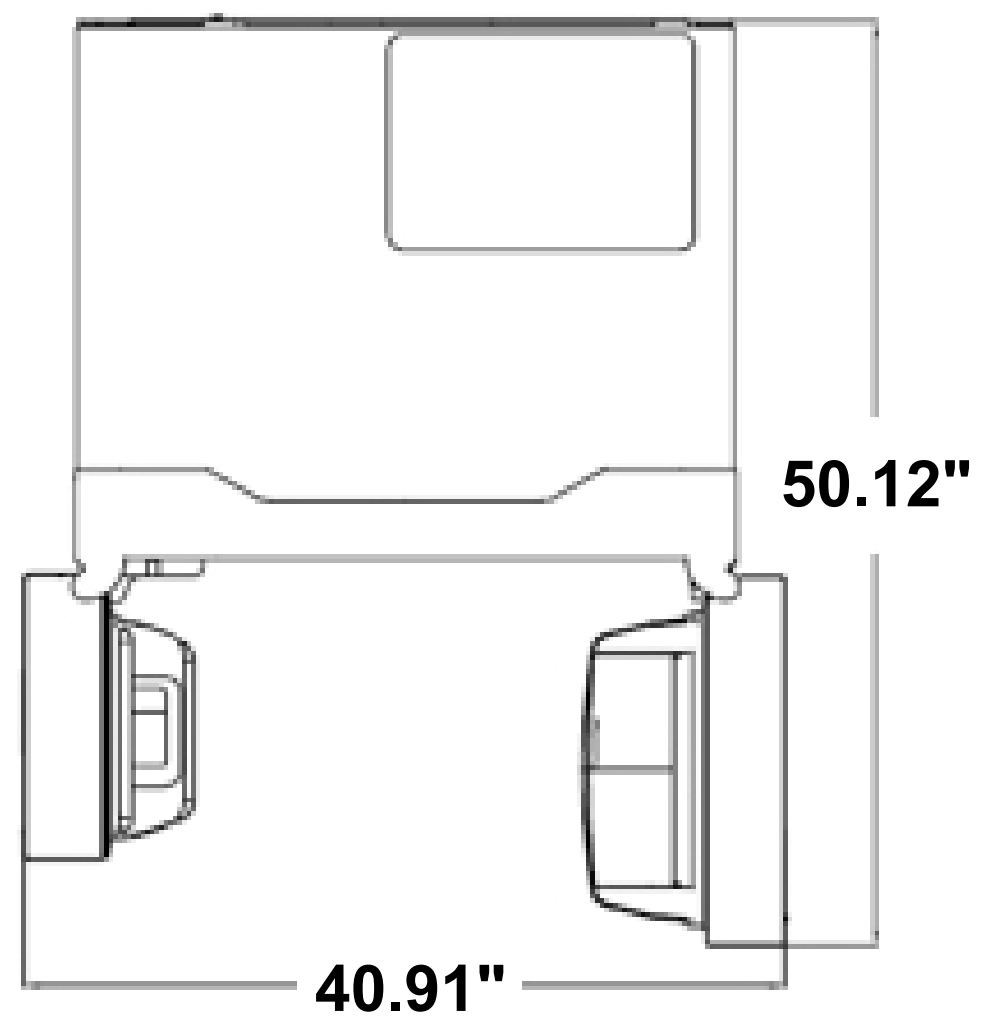

SPECIFICATIONS

COS-SBSR263RHSS Refrigerator

Size	36 Inch / 26.3 cu. ft. Capacity
Type	Side-by-Side
Voltage	1115V / 60Hz
Rated Current	2.5A
Rated Defrost Power	90W
Energy Usage	715kWh/year
Certification	UL Listed
Material	Stainless Steel
Controls	Electronic Touch
Ice Maker	Automatic
Features	2 Temperature Zones, Crisper Drawers, Fresh Cooling System, Movable Shelves, Ice & Water Dispenser

COS-SBSR263RHSS

Cosmo's Side-by-Side Refrigerator with 26.3 cu. ft. capacity has a sleek, minimalist aesthetic and impressive innovative features. This spacious refrigerator offers organizational versatility for effortless storage and access to a wide range of foods.

Super Cool and Super Freeze Modes

Touch Controls

LED Lighting

See Page 2 for dimensions

DIMENSIONS

COS-SBSR263RHSS Refrigerator

TOP VIEW, OPEN 135°

TOP VIEW

TOP VIEW, OPEN 90°

Dimensions (WxDxH): 35.9" x 33.9" x 69.9"