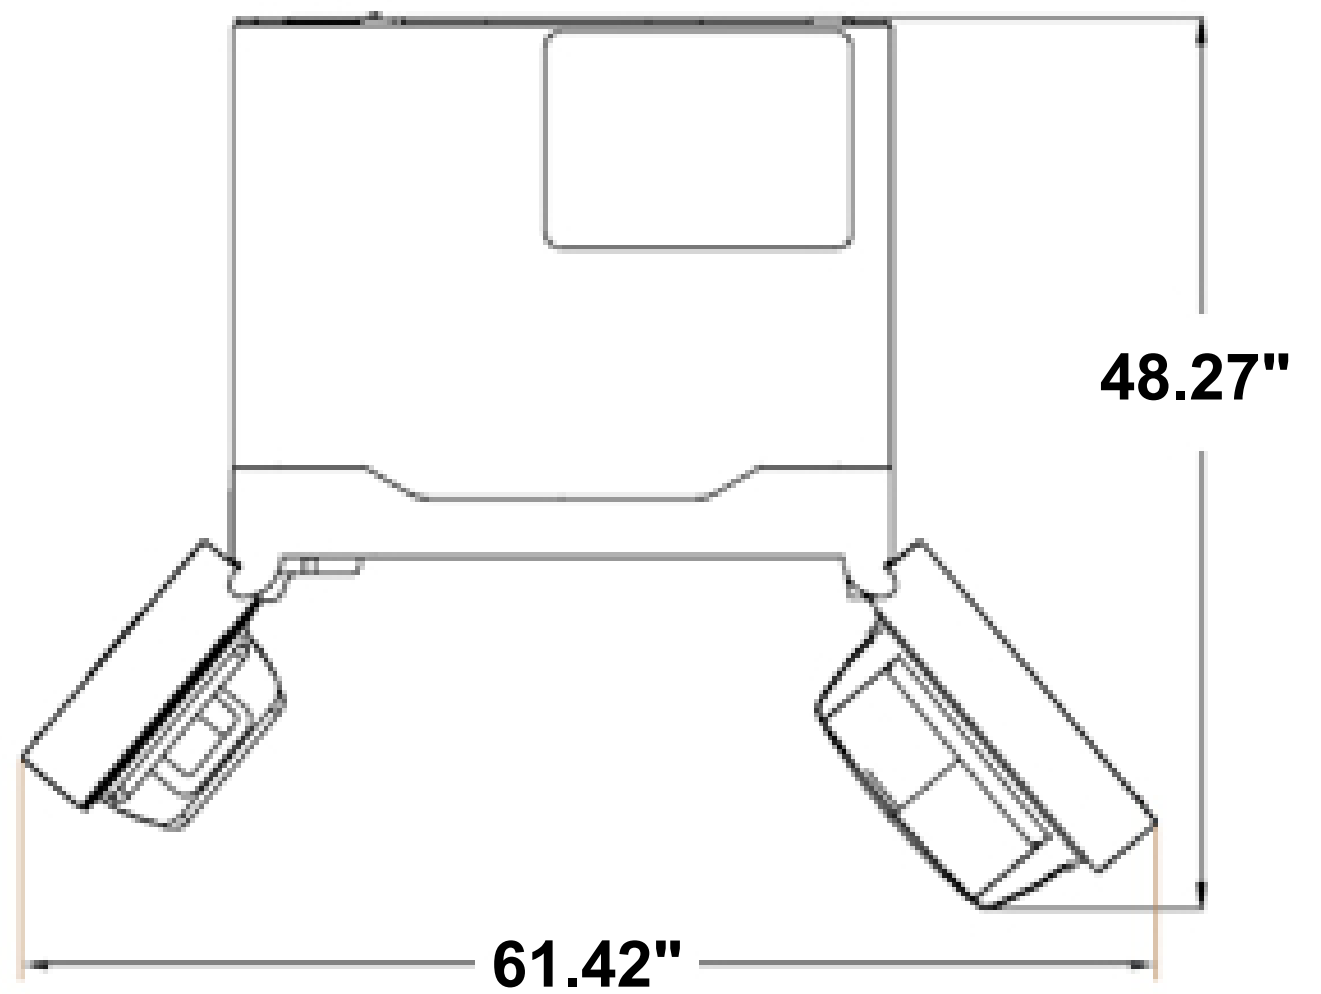

SPECIFICATIONS

COS-SBSR263RHSS Refrigerator

Size	36 Inch / 26.3 cu. ft. Capacity
Type	Side-by-Side
Voltage	1115V / 60Hz
Rated Current	2.5A
Rated Defrost Power	90W
Energy Usage	715kWh/year
Certification	UL Listed
Material	Stainless Steel
Controls	Electronic Touch
Ice Maker	Automatic
Features	2 Temperature Zones, Crisper Drawers, Fresh Cooling System, Movable Shelves, Ice & Water Dispenser

COS-SBSR263RHSS

Cosmo's Side-by-Side Refrigerator with 26.3 cu. ft. capacity has a sleek, minimalist aesthetic and impressive innovative features. This spacious refrigerator offers organizational versatility for effortless storage and access to a wide range of foods.

Super Cool and Super Freeze Modes

Touch Controls

LED Lighting

See Page 2 for dimensions

DIMENSIONS

COS-SBSR263RHSS Refrigerator

TOP VIEW, OPEN 135°

TOP VIEW

TOP VIEW, OPEN 90°

Dimensions (WxDxH): 35.9" x 33.9" x 69.9"