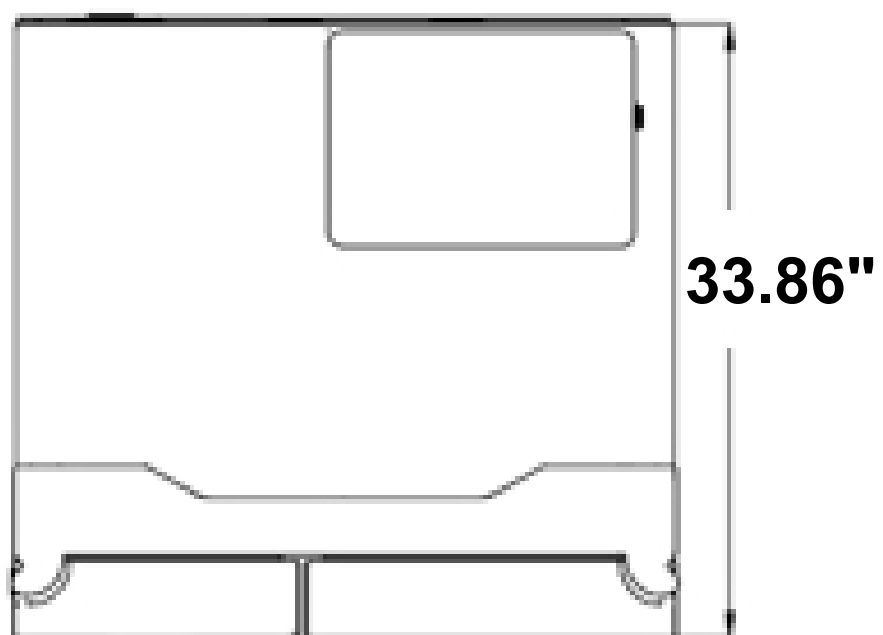

SPECIFICATIONS

COS-SBSR263RHSS Refrigerator

Size	36 Inch / 26.3 cu. ft. Capacity
Type	Side-by-Side
Voltage	1115V / 60Hz
Rated Current	2.5A
Rated Defrost Power	90W
Energy Usage	715kWh/year
Certification	UL Listed
Material	Stainless Steel
Controls	Electronic Touch
Ice Maker	Automatic
Features	2 Temperature Zones, Crisper Drawers, Fresh Cooling System, Movable Shelves, Ice & Water Dispenser

COS-SBSR263RHSS

Cosmo's Side-by-Side Refrigerator with 26.3 cu. ft. capacity has a sleek, minimalist aesthetic and impressive innovative features. This spacious refrigerator offers organizational versatility for effortless storage and access to a wide range of foods.

Super Cool and Super Freeze Modes

Touch Controls

LED Lighting

See Page 2 for dimensions

DIMENSIONS

COS-SBSR263RHSS Refrigerator

TOP VIEW, OPEN 135°

TOP VIEW

TOP VIEW, OPEN 90°

Dimensions (WxDxH): 35.9" x 33.9" x 69.9"