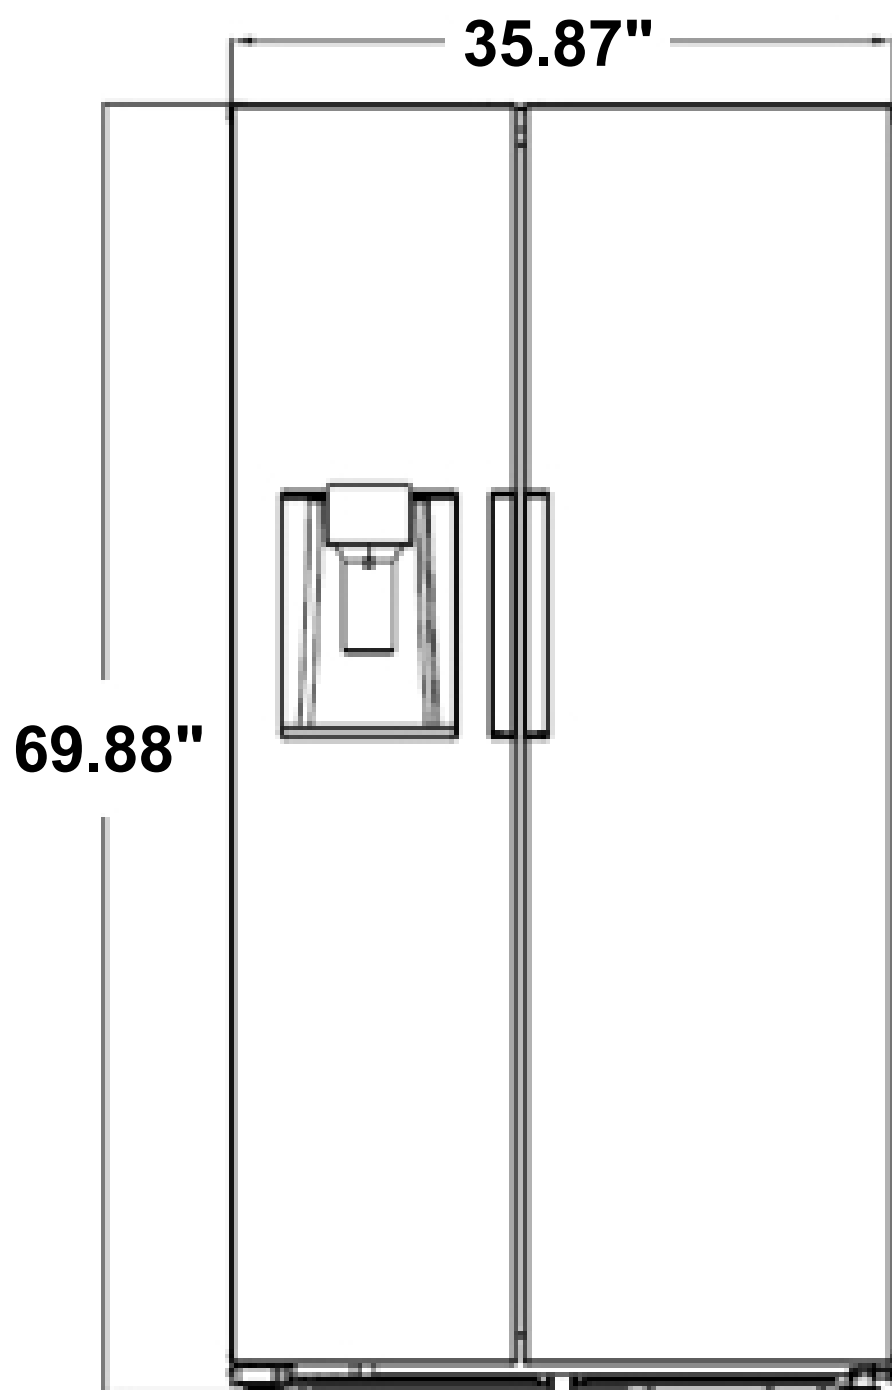

SPECIFICATIONS

COS-SBSR263RHSS Refrigerator

Size	36 Inch / 26.3 cu. ft. Capacity
Type	Side-by-Side
Voltage	1115V / 60Hz
Rated Current	2.5A
Rated Defrost Power	90W
Energy Usage	715kWh/year
Certification	UL Listed
Material	Stainless Steel
Controls	Electronic Touch
Ice Maker	Automatic
Features	2 Temperature Zones, Crisper Drawers, Fresh Cooling System, Movable Shelves, Ice & Water Dispenser

COS-SBSR263RHSS

Cosmo's Side-by-Side Refrigerator with 26.3 cu. ft. capacity has a sleek, minimalist aesthetic and impressive innovative features. This spacious refrigerator offers organizational versatility for effortless storage and access to a wide range of foods.

Super Cool and Super Freeze Modes

Touch Controls

LED Lighting

See Page 2 for dimensions

DIMENSIONS

COS-SBSR263RHSS Refrigerator

TOP VIEW, OPEN 135°

TOP VIEW

TOP VIEW, OPEN 90°

Dimensions (WxDxH): 35.9" x 33.9" x 69.9"