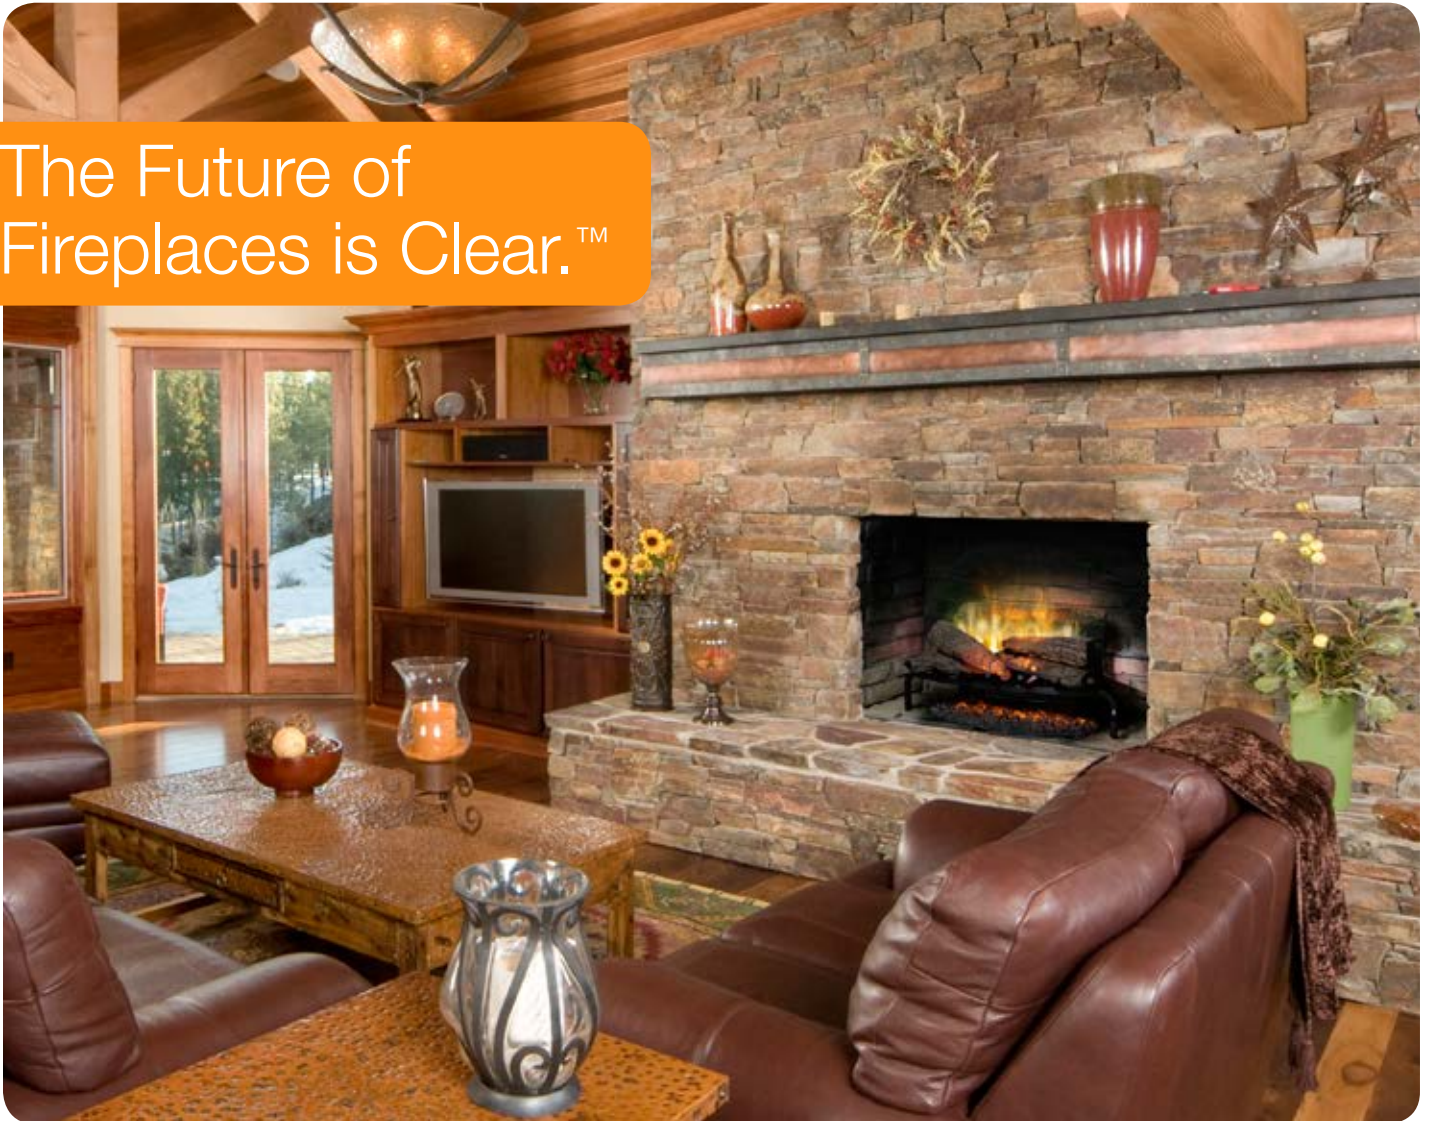

Revillusion™

25" Plug-in Electric Log Set

RLG25

The Future of
Fireplaces is Clear.™

More than the addition of new features, Revillusion is a completely new way of looking at fireplaces. Gaze through the lifelike flames to the back of the firebox, revealing the natural character that gives a wood-burning fireplace its charm. Enjoy the look of a fireplace cut straight from the pages of a magazine by choosing Revillusion; clearly a better fireplace.

Specifications, finishes and dimensions are subject to change. *Limited warranty. ©2016 Dimplex North America Limited.

SE-025-R01-120116

Features

-  **Revillusion™ Flame Technology**
Flames are larger, brighter and more random, appearing from within the logs.
-  **Mirage™ Flame Panel**
Partially frosted acrylic panel is clearly better than a mirror, showing only dazzling flames and no reflections.
-  **ThruView™ Full-depth Design**
See clear through the flames to the back of a masonry fireplace for a more authentic experience.
-  **Mood Lighting**
Customize the firebox glow with a choice of warm hues, plus midnight mode.
-  **Color Enhancement**
Adjust the flame base color to red or blue.
-  **Heat On Demand**
Enjoy the heater without the flames to warm up your room.
-  **Brightness and Flicker**
Adjust light level to suit the room and choose flicker effect for enhanced firelight.
-  **Realogs™ Plus**
A full grate of life-size hardwood-cast logs, tiered for greater depth.
-  **Hidden Heat**
Fan-forced ceramic heater provides hidden comfort for small spaces.
-  **All-season Flames**
Enjoy the unique charm of a fireplace 365 days a year using the flames without the heat.
-  **Just Plug It In**
Simply plug into any standard household outlet for instant ambiance.
-  **Low Carbon Footprint**
The most sustainable fireplace option; no emissions and 100% efficient.