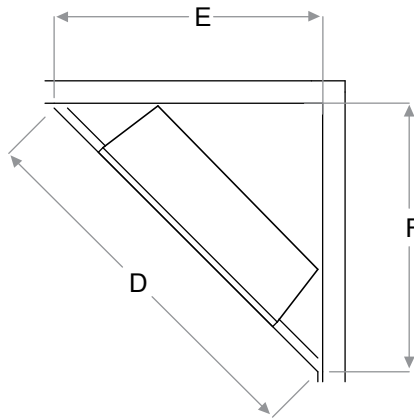

RBFGLASS30 - 30" Tempered Front Glass
Dimensions:
29-1/4" W x 22-1/8" H x 3/8" D
(74.0 cm x 56.1 cm x 1.1 cm)

RBFDOOR30 - 30" Functional Doors with Tempered Glass
Dimensions:
33-3/4" W x 27-1/4" H x 1-1/4" D
(85.8 cm x 69.4 cm x 3.7 cm)

RBF30TRIM38
- 38" Black Installation Trim

RBF30TRIM44
- 44" Black Installation Trim

RBFL30BR - Birch Log Set
Dimensions:
22-3/8" W x 10-7/8" H x 11" D
(56.8 cm x 27.4 cm x 27.9 cm)

RBFL30FC - Fresh Cut Log Set
Dimensions:
22-3/8" W x 10-7/8" H x 11" D
(56.8 cm x 27.4 cm x 27.9 cm)

RBFPLUG

Framing Dimensions:

RBF30

A	B	C
12-1/2" (31.8 cm)	30-5/8" (77.8 cm)	26-1/4" (66.5 cm)
D	E	F
54-1/4" (137.8 cm)	38-1/2" (97.8 cm)	38-1/2" (97.8 cm)

NOTE: The materials used for the finished surround must be cut to precise dimensions as the 1/2" (1.3 cm) self-trimming flange is only to create a finished appearance.