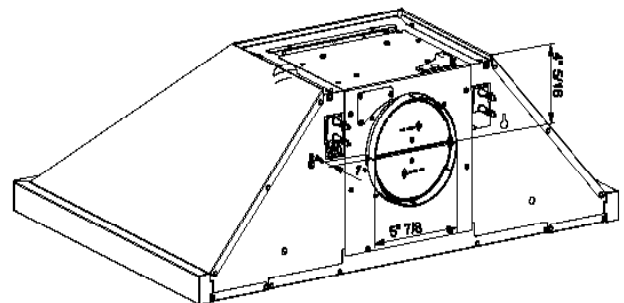

WIREBOX -
Fixed Wiring Box
Replace the power cord with a hard wired box to power the range hood.

DIMENSIONS

Ducted / Ductless

Rear Vent (Vari-Duct) Dimensions (blower comes in top vented position)

WARNING! Product specifications are subject to change without notification. Consult the installation instructions before you begin installing this range hood. * Check local make up air codes for guidelines.