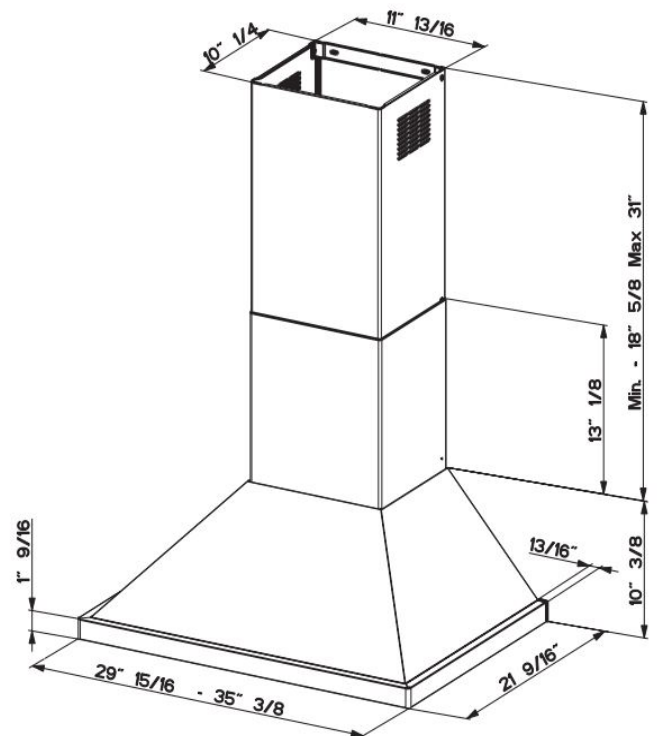

DIMENSIONS

Ducted / Ductless

Rear Vent (Vari-Duct) Dimensions (blower comes in top vented position)