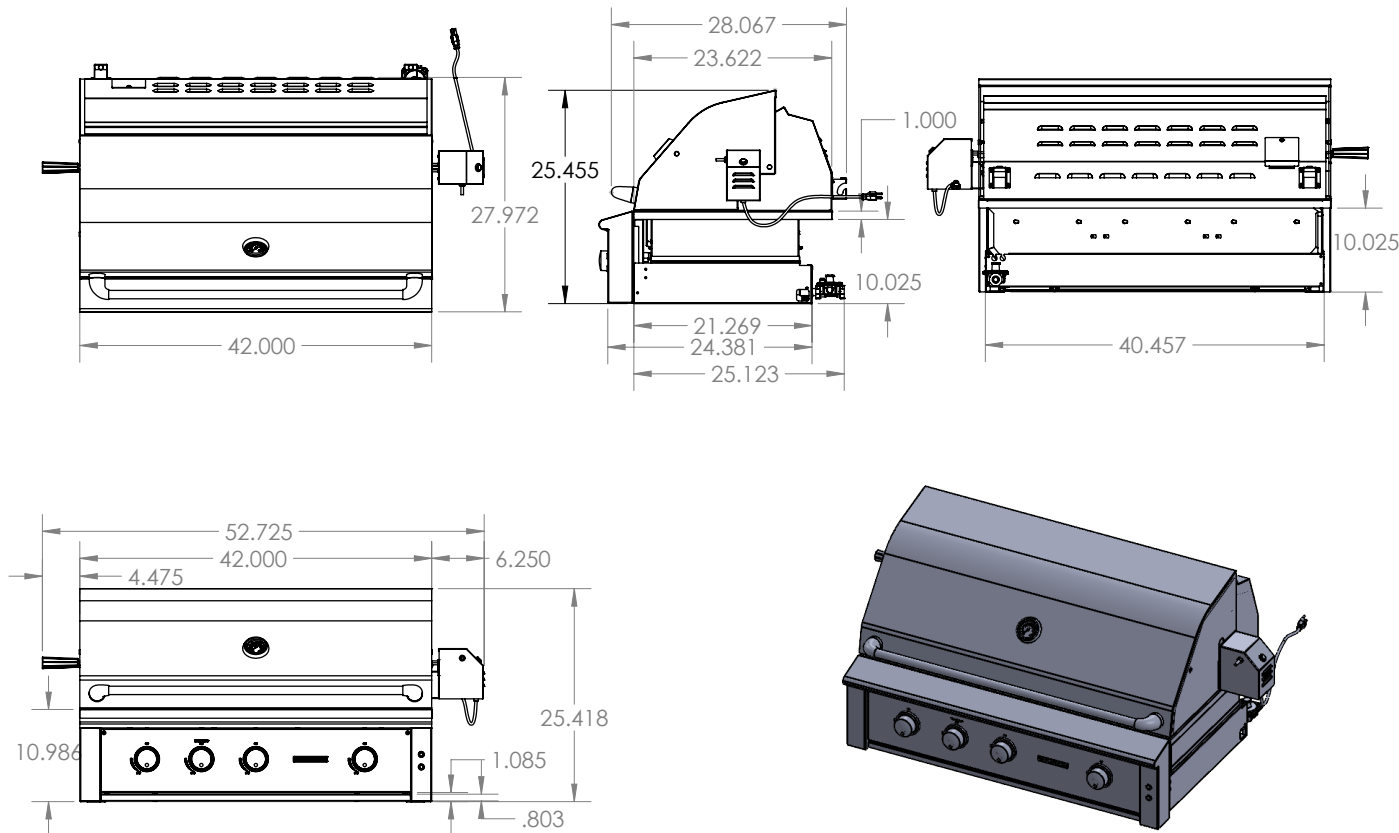

ALTURI 42 INCH GRILL

SKU: ALT42

NOTES

DISCLAIMER

We recommend adding a 1/4" (.25) to the inner dimension to ensure the unit fits properly in the build out.