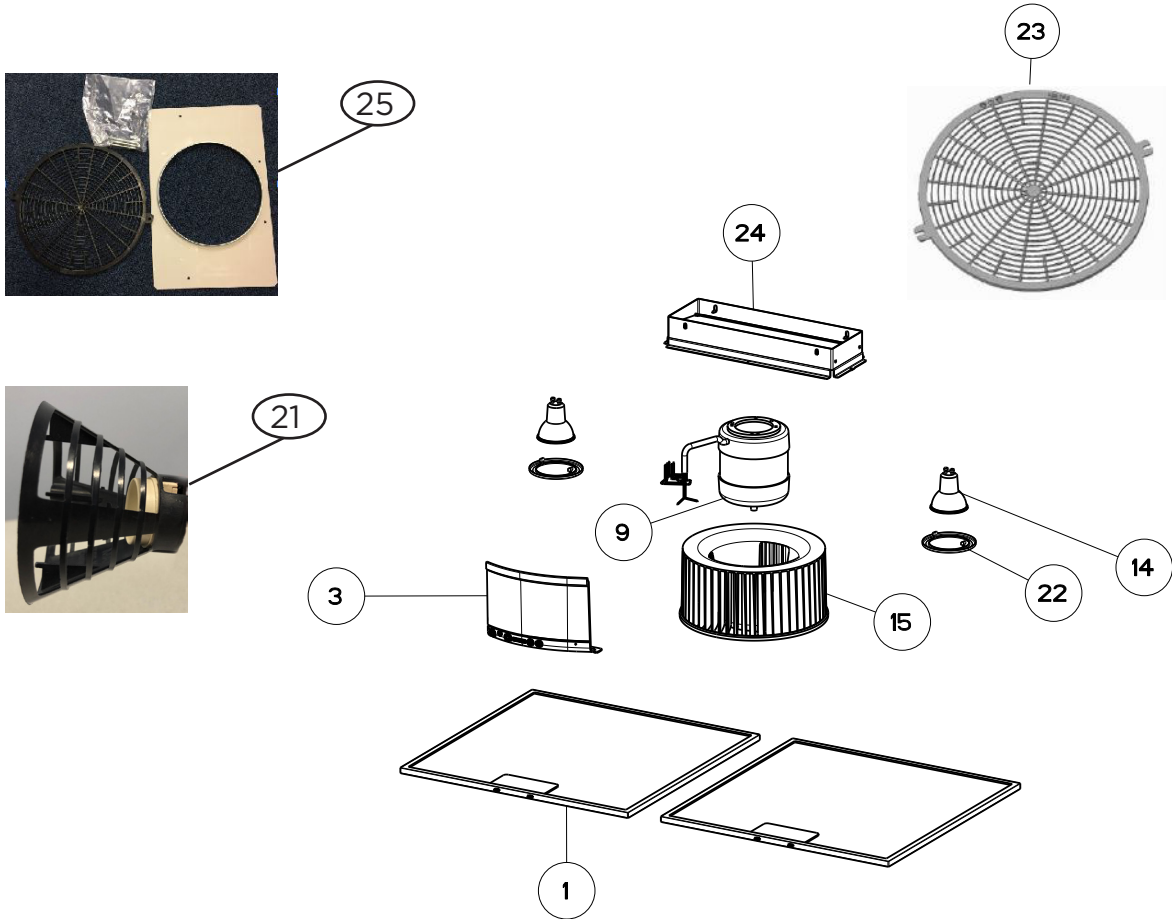

LEVANTE G (Serial # Starts B)

body components

Look for the following identifiers:

Control with Grey Buttons

Halogen GU10

	Model Number	LEVG24SS300	LEVG30SS300	
Key	Description	24	30	Qty Req.
1	Grease Filter	133.0380.473	133.0380.474	2
3	Motor Plate Air Deflector	133.0486.877	133.0486.877	1
9	Motor	133.0380.477	133.0380.477	1
14	Halogen Lamp 35W GU10	133.0380.488	133.0380.488	2
15	Impeller	133.0380.490	133.0380.490	1
21	Lampholder with Cage	133.0456.670	133.0456.670	2
22	Spotlight Ring	133.0380.508	133.0380.508	2
23	Motor Protection Grid	133.0435.565	133.0435.565	1
24	Damper (Rectangular)	133.0391.292	133.0391.292	1
25	Hardware Kit	133.0000.002	133.0000.002	1

LEVANTE G (Serial # Starts B)

switch components

	Model Number	LEVG24SS300	LEVG30SS300	
Key	Description	24	30	Qty Req.
5	Levante 1 Control Button Kit	133.0602.831	133.0602.831	1
199	Levante 1 Control Board Kit	133.0157.449	133.0157.449	1