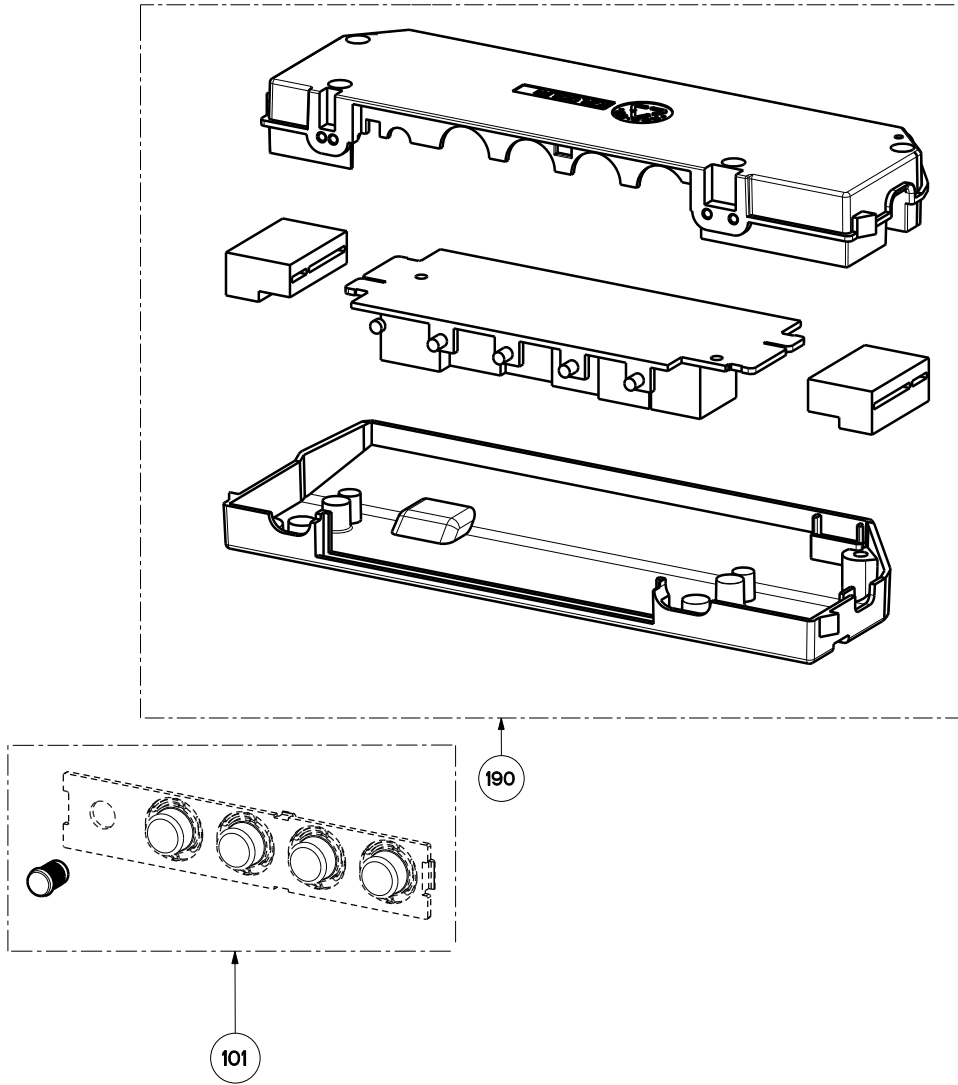

LEVANTE G (Serial # Starts B)

body components

Look for the following identifiers:

Control with Grey Buttons

Halogen GU10

	Model Number	LEVG24SS300	LEVG30SS300	
Key	Description	24	30	Qty Req.
1	Grease Filter	133.0380.473	133.0380.474	2
3	Motor Plate Air Deflector	133.0486.877	133.0486.877	1
9	Motor	133.0380.477	133.0380.477	1
14	Halogen Lamp 35W GU10	133.0380.488	133.0380.488	2
15	Impeller	133.0380.490	133.0380.490	1
21	Lampholder with Cage	133.0456.670	133.0456.670	2
22	Spotlight Ring	133.0380.508	133.0380.508	2
23	Motor Protection Grid	133.0435.565	133.0435.565	1
24	Damper (Rectangular)	133.0391.292	133.0391.292	1
25	Hardware Kit	133.0000.002	133.0000.002	1

LEVANTE G (Serial # Starts B)

switch components

	Model Number	LEVG24SS300	LEVG30SS300	
Key	Description	24	30	Qty Req.
5	Levante 1 Control Button Kit	133.0602.831	133.0602.831	1
199	Levante 1 Control Board Kit	133.0157.449	133.0157.449	1