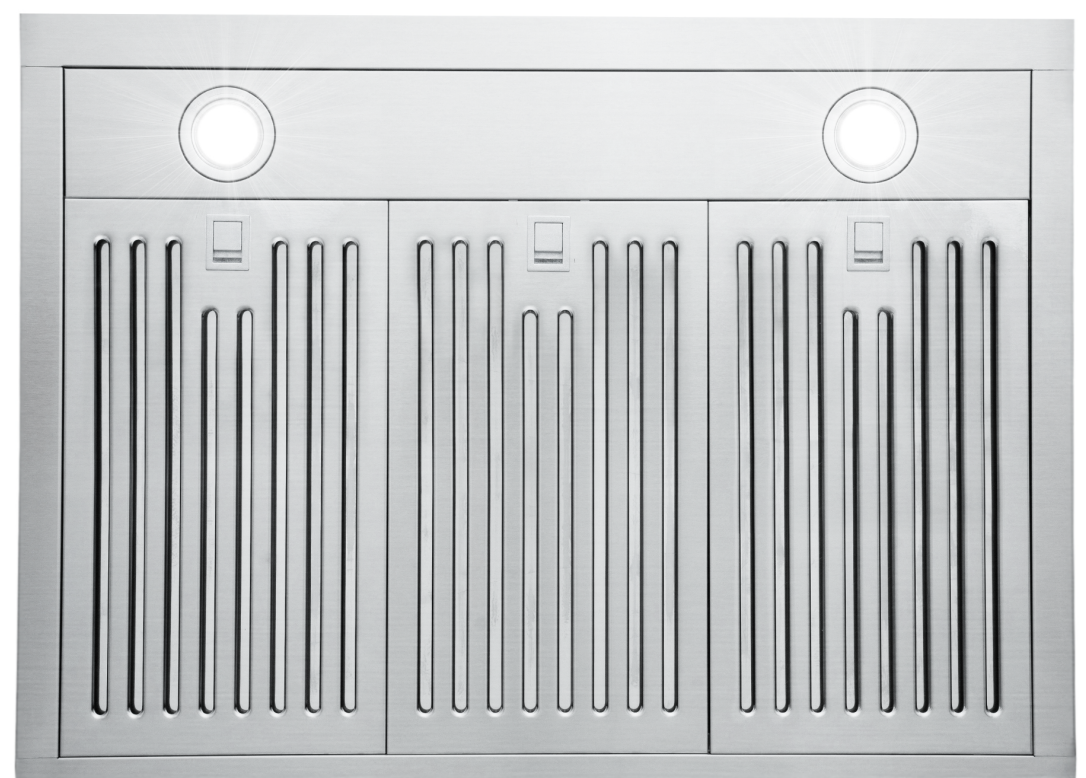

SPECIFICATIONS

COS-KS6U30 Range Hood

Size	30 Inch
Mounting Type	Under Cabinet
Controls	Soft Touch with LCD Display, Remote
Filters	3 x Stainless Steel Baffle Filters
Material	430 Grade Stainless Steel
Air Flow	500 CFM
Noise Level	45 dB*
Vent Style	External
Lighting	2 x Front LED
Voltage	110V / 60Hz
Wattage	241W
Included Components	Bulb(s), Damper, Exhaust Vent, Fan Hardware, Installation Kit, Power Cord, Wireless Remote

COS-KS6U30

Presenting this modern range hood, Cosmo's COS-KS6U30 is powered by 500 CFM of suction, 2 LED lights and ARC-FLOW® Stainless Steel Permanent Filters.

3 Fan Speeds

Soft Touch Controls

LED Lighting

Features

- Designed for under cabinet mounting
- 3 fan speeds
- 500 CFM airflow capacity
- Soft touch controls with LCD display and remote
- ARC-FLOW® Permanent Filters
- 2 front LED lights
- Noise level as low as 45 dB*
- Top or back vented

COS-KS6U30 Range Hood

Dimensions (WxDxH): 30" x 22" x 6"