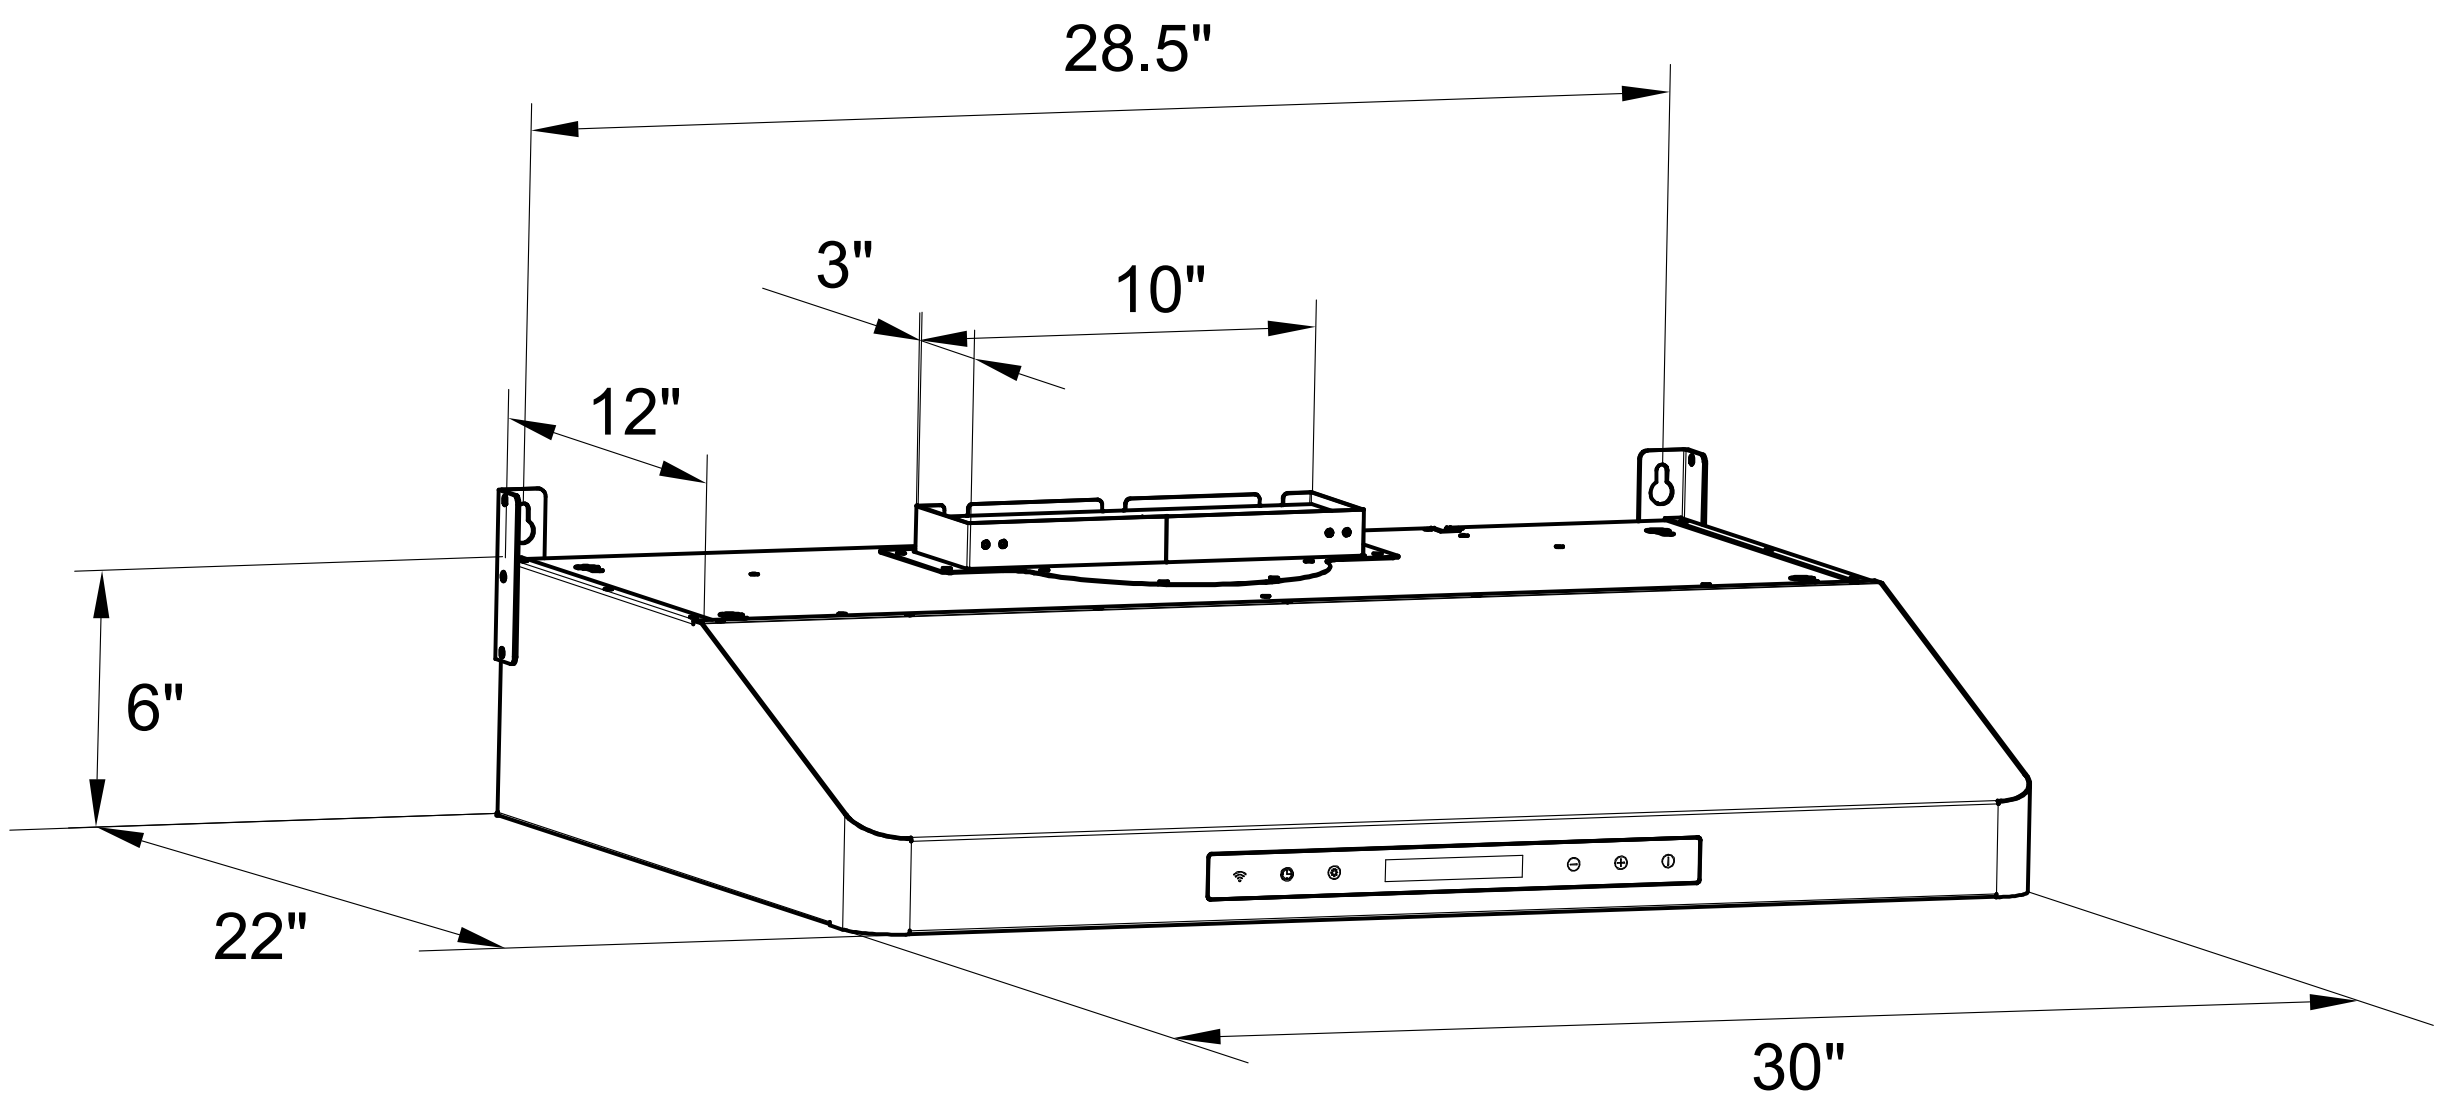

COS-KS6U30 Range Hood

Dimensions (WxDxH): 30" x 22" x 6"