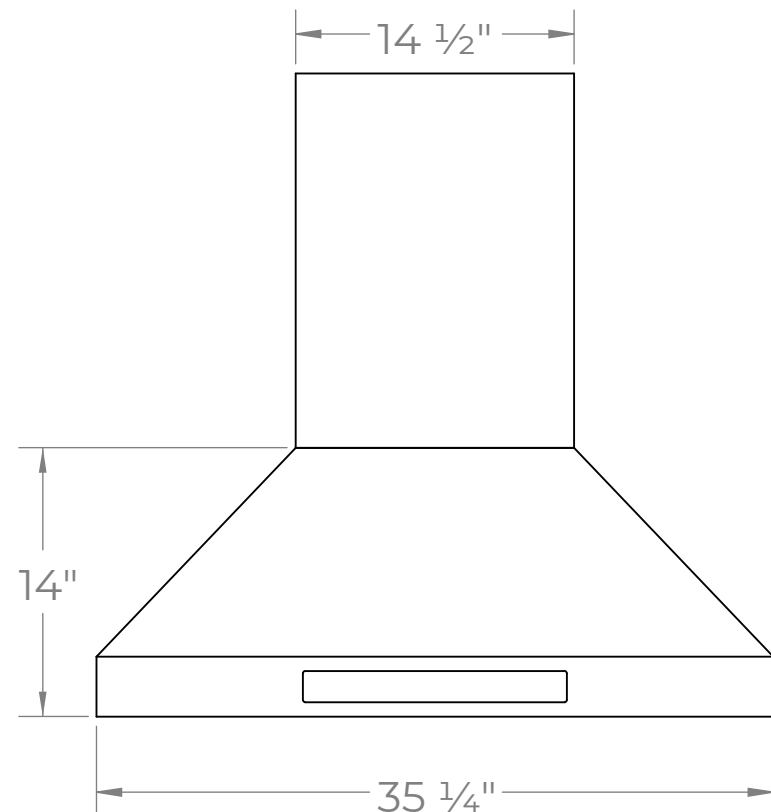

IS-500SS-36

TOP

CHIMNEY COVERS

All measurements are in inches

FRONT

SIDE