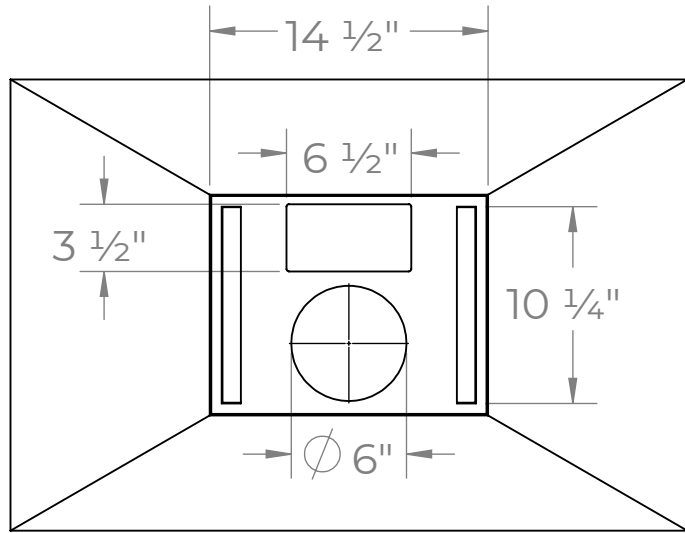

IS-500SS-36

TOP

CHIMNEY COVERS

All measurements are in inches

FRONT

SIDE