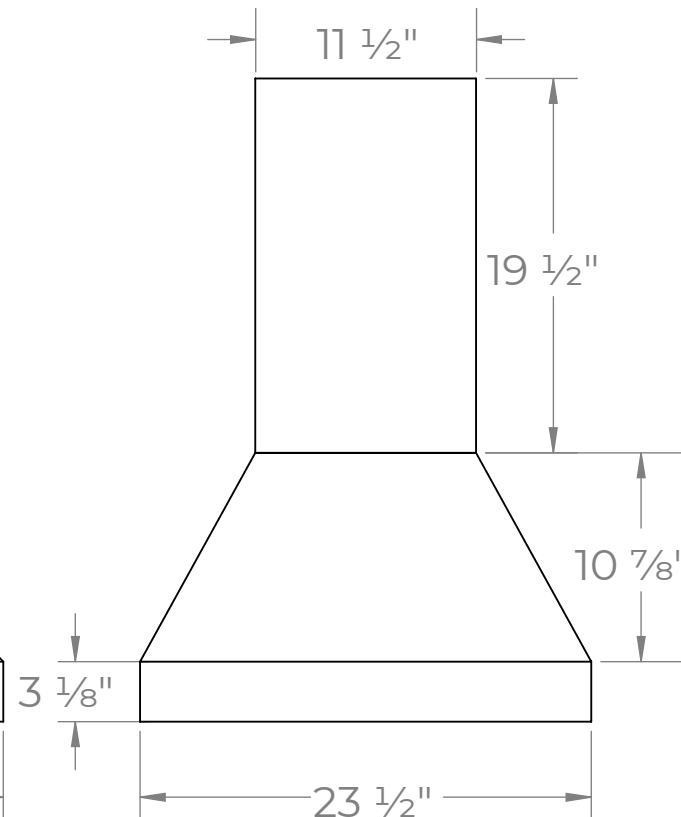

IS-500SS-36

TOP

CHIMNEY COVERS

All measurements are in inches

FRONT

SIDE