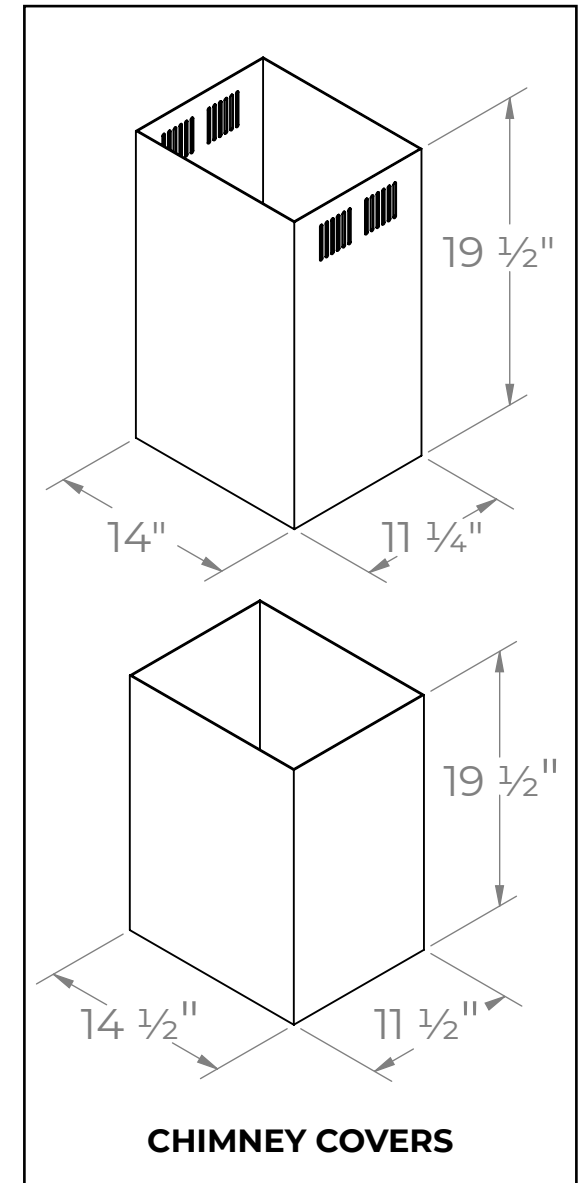

IS-500SS-36

TOP

CHIMNEY COVERS

All measurements are in inches

FRONT

SIDE