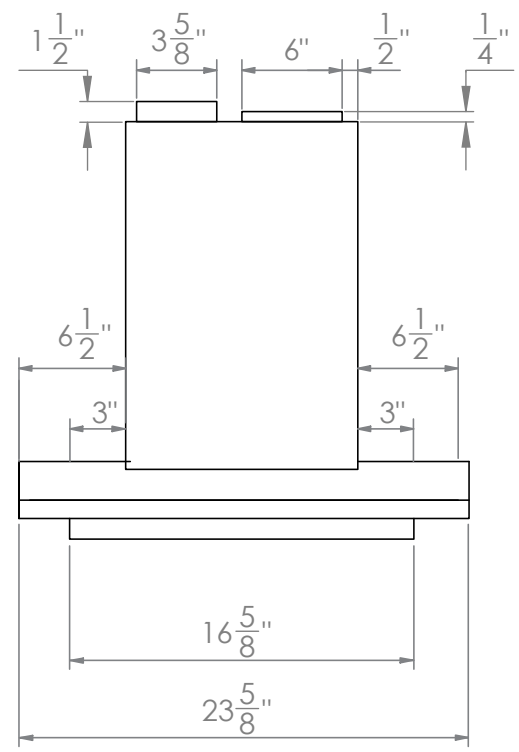

# IS-200SS-30

**TOP**

**FRONT**

**SIDE**

**CHIMNEY COVERS**

All measurements are in inches