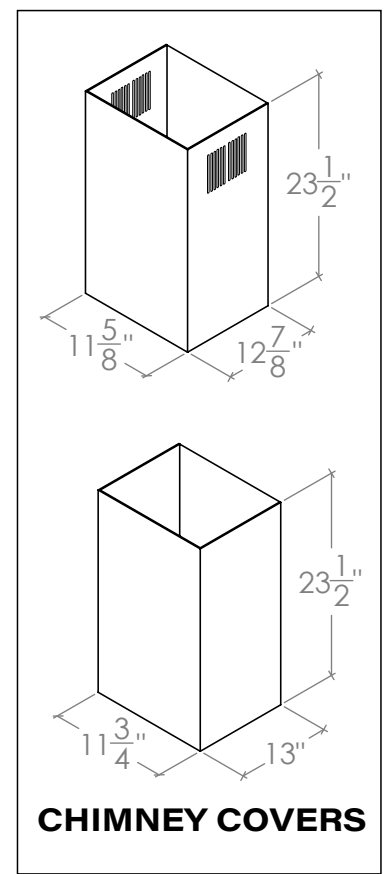

# IS-200SS-30

**TOP**

**FRONT**

**SIDE**

**CHIMNEY COVERS**

All measurements are in inches