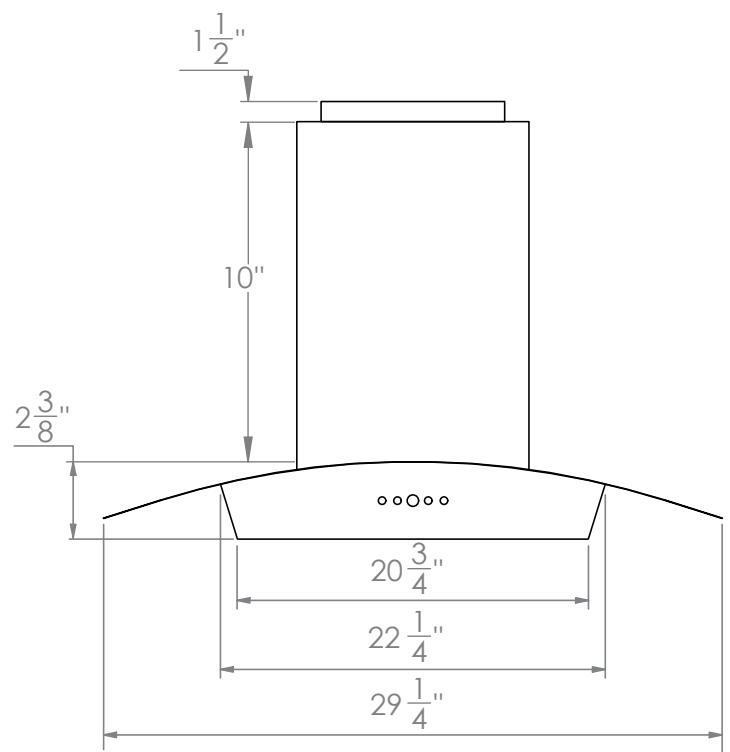

# IS-200SS-30

**TOP**

**FRONT**

**SIDE**

**CHIMNEY COVERS**

All measurements are in inches