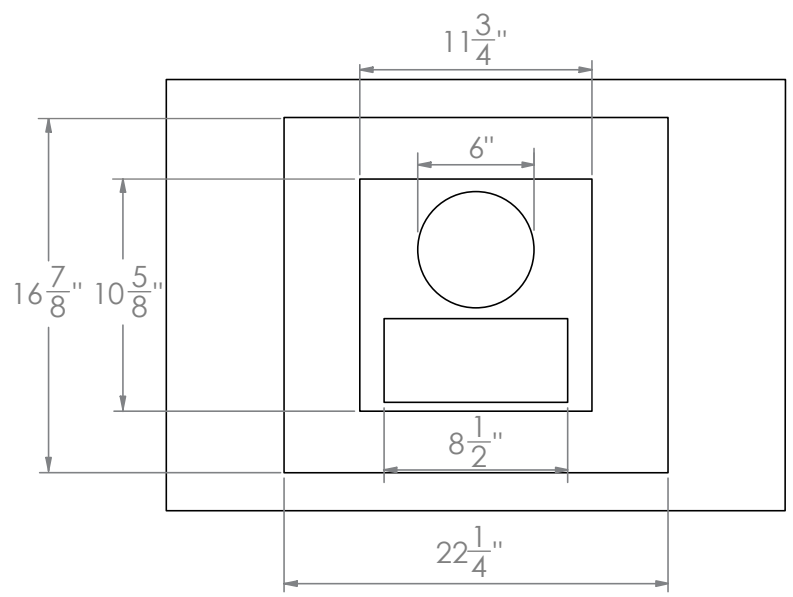

# IS-200SS-30

**TOP**

**FRONT**

**SIDE**

**CHIMNEY COVERS**

All measurements are in inches