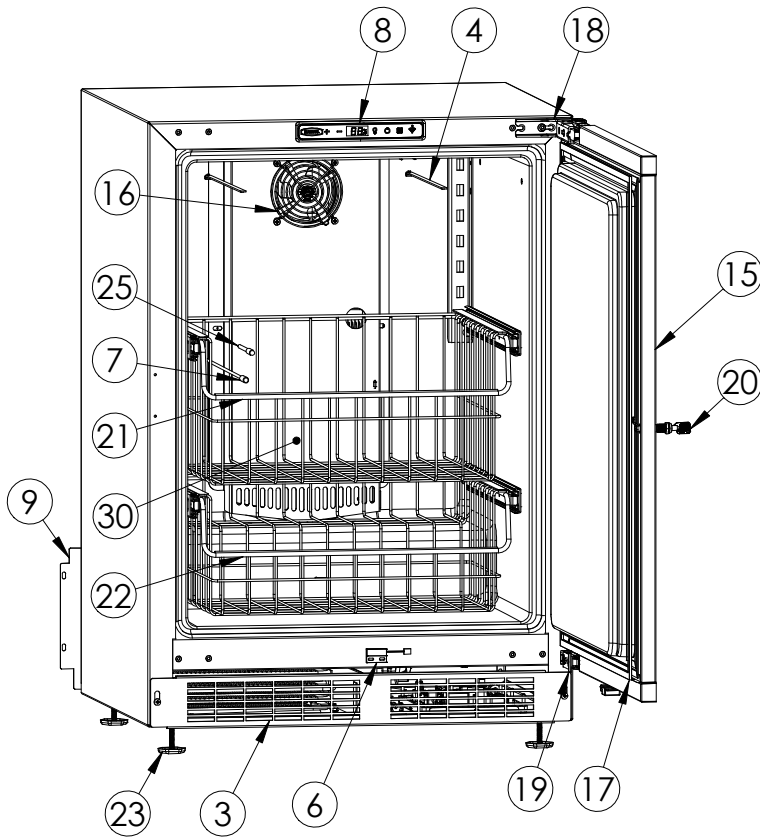

# Service Parts List

marvelrefrigeration.com  
616-754-5601

MPFZ424-IS31A		
ITEM	DESCRIPTION	MARVEL P/N
1	CONDENSER ASSEMBLY	42249374
2	MAIN CONTROL BOARD KIT	S42088795
3	GRILLE	S41015650-BLK
4	LED LIGHT STRIP	S68178
5	DEFROST HEATER	42249372
6	REED SWITCH	S66010
7	THERMISTOR ASSEMBLY	S41015903-BLK
8	U/I DISPLAY KIT	S68167-01
9	ACCESS COVER	S41015716
10	MECHANICAL HARNESS*	S41015905
11	CONDENSER FAN MOTOR	42249159
12	EMBRACO COMPRESSOR	S41015689
13	COMPRESSOR ELECTRICALS	S41015922
14	EVAPORATOR ASSEMBLY	S41014110
15	DOOR ASSEMBLY	S42038816
16	EVAP FAN	S41014253
17	DOOR GASKET	S31580-035
18	UPPER HINGE KIT	S41013108-RH
19	LOWER HINGE KIT	S41013197-RH
20	KEYS (2)	S41013540
21	UPPER FREEZER BASKET WITH GLIDE	42249550
22	LOWER FREEZER BASKET WITH GLIDE	42249549
23	LEG LEVELERS (4)	42243808
24	POWER CORD	S41050606
25	EVAP THERMISTOR	S68092
26	DRAIN PAN	S41013227
27	DRIER	S41013226
28	CARTON ASSEMBLY*	42249633
29	DEFROST THERMOSTAT	S41013590
30	DRAIN TROUGH	S42418846-BLK

\* NOT PICTURED