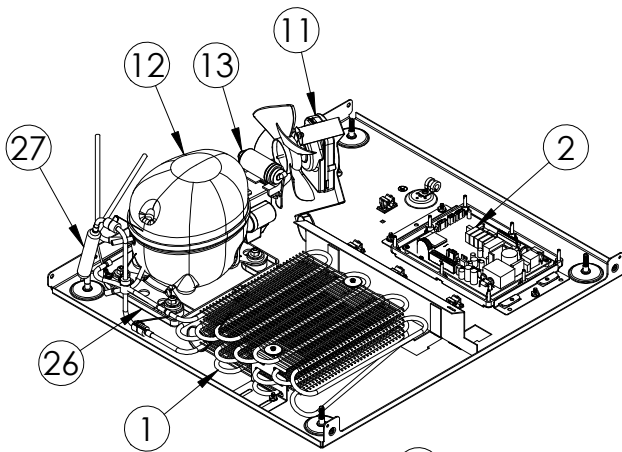

# Service Parts List

marvelrefrigeration.com  
616-754-5601

MPFZ424-IS31A		
ITEM	DESCRIPTION	MARVEL P/N
1	CONDENSER ASSEMBLY	42249374
2	MAIN CONTROL BOARD KIT	S42088795
3	GRILLE	S41015650-BLK
4	LED LIGHT STRIP	S68178
5	DEFROST HEATER	42249372
6	REED SWITCH	S66010
7	THERMISTOR ASSEMBLY	S41015903-BLK
8	U/I DISPLAY KIT	S68167-01
9	ACCESS COVER	S41015716
10	MECHANICAL HARNESS*	S41015905
11	CONDENSER FAN MOTOR	42249159
12	EMBRACO COMPRESSOR	S41015689
13	COMPRESSOR ELECTRICALS	S41015922
14	EVAPORATOR ASSEMBLY	S41014110
15	DOOR ASSEMBLY	S42038816
16	EVAP FAN	S41014253
17	DOOR GASKET	S31580-035
18	UPPER HINGE KIT	S41013108-RH
19	LOWER HINGE KIT	S41013197-RH
20	KEYS (2)	S41013540
21	UPPER FREEZER BASKET WITH GLIDE	42249550
22	LOWER FREEZER BASKET WITH GLIDE	42249549
23	LEG LEVELERS (4)	42243808
24	POWER CORD	S41050606
25	EVAP THERMISTOR	S68092
26	DRAIN PAN	S41013227
27	DRIER	S41013226
28	CARTON ASSEMBLY*	42249633
29	DEFROST THERMOSTAT	S41013590
30	DRAIN TROUGH	S42418846-BLK

\* NOT PICTURED