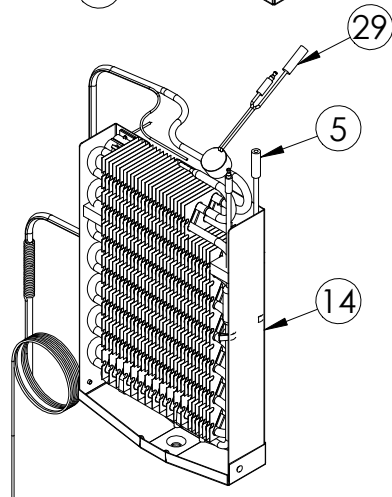

# Service Parts List

marvelrefrigeration.com  
616-754-5601

MPFZ424-IS31A		
ITEM	DESCRIPTION	MARVEL P/N
1	CONDENSER ASSEMBLY	42249374
2	MAIN CONTROL BOARD KIT	S42088795
3	GRILLE	S41015650-BLK
4	LED LIGHT STRIP	S68178
5	DEFROST HEATER	42249372
6	REED SWITCH	S66010
7	THERMISTOR ASSEMBLY	S41015903-BLK
8	U/I DISPLAY KIT	S68167-01
9	ACCESS COVER	S41015716
10	MECHANICAL HARNESS*	S41015905
11	CONDENSER FAN MOTOR	42249159
12	EMBRACO COMPRESSOR	S41015689
13	COMPRESSOR ELECTRICALS	S41015922
14	EVAPORATOR ASSEMBLY	S41014110
15	DOOR ASSEMBLY	S42038816
16	EVAP FAN	S41014253
17	DOOR GASKET	S31580-035
18	UPPER HINGE KIT	S41013108-RH
19	LOWER HINGE KIT	S41013197-RH
20	KEYS (2)	S41013540
21	UPPER FREEZER BASKET WITH GLIDE	42249550
22	LOWER FREEZER BASKET WITH GLIDE	42249549
23	LEG LEVELERS (4)	42243808
24	POWER CORD	S41050606
25	EVAP THERMISTOR	S68092
26	DRAIN PAN	S41013227
27	DRIER	S41013226
28	CARTON ASSEMBLY*	42249633
29	DEFROST THERMOSTAT	S41013590
30	DRAIN TROUGH	S42418846-BLK

\* NOT PICTURED