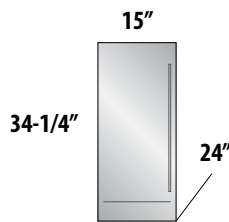

15" SIGNATURE SERIES

-1 Stainless Steel Solid Door
-2 Fully Integrated Solid Door *