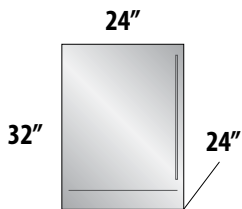

### 24" SIGNATURE SERIES (Single Zone Models)

24" C-Series Beverage Center

**SIGNATURE SERIES SOTTILE**

**24" C-SERIES**

**24" ADA-COMPLIANT SERIES**

\* This model comes ready to accept custom panel