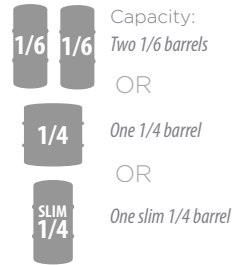

AVAILABLE MODELS

For **product specs and quick reference**, see page 27
For **complete model number listing**, see pages 28-35

**OUTDOOR
MODELS AVAILABLE**

15" SIGNATURE SERIES

-1 Stainless Steel Solid Door
-2 Fully Integrated Solid Door *

-1 Stainless Steel Solid Door
-2 Fully Integrated Solid Door *

24" SIGNATURE SERIES (Single Faucet Models)

-1 Stainless Steel Solid Door
-2 Fully Integrated Solid Door *

-1 Stainless Steel Solid Door
-2 Fully Integrated Solid Door *

24" SIGNATURE SERIES (Two Faucet Models)

-1 Stainless Steel Solid Door
-2 Fully Integrated Solid Door *

-1 Stainless Steel Solid Door
-2 Fully Integrated Solid Door *

24" C-SERIES (Single and Two Faucet Models)

-1 Stainless Steel Solid Door
-2 Fully Integrated Solid Door *

-1 Stainless Steel Solid Door
-2 Fully Integrated Solid Door *