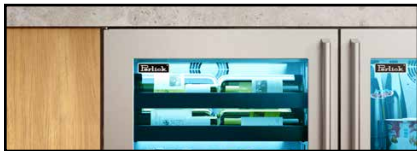

For Show and Strength