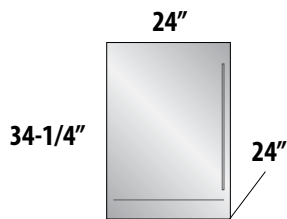

24" SIGNATURE SERIES (Two Faucet Models)

-1 Stainless Steel Solid Door
-2 Fully Integrated Solid Door *