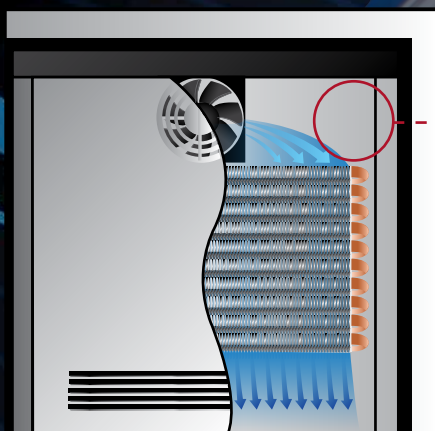

THE MOST INNOVATIVE REFRIGERATION SYSTEM IN THE INDUSTRY

Perlick has refrigeration down to a science. With a century's worth of experience in designing, engineering, and manufacturing bar and beverage refrigeration for the commercial market, we've mastered the art of building cutting edge refrigeration systems that balance power and precision. **All Perlick models boast RAPIDcool forced-air refrigeration, providing the industry's fastest product temperature pulldown and unmatched temperature consistency.** Read on to learn how Perlick compares to competitor refrigeration systems.

PERLICK RAPIDCOOL FORCED-AIR REFRIGERATION

7x

AIR IS BLOWN WITH A POWERFUL FAN THROUGH THOUSANDS OF ALUMINUM FINN, PROVIDING SUPERIOR COOLING WITH 7X THE COOLING SURFACE COMPARED TO COLD PLATE MODELS