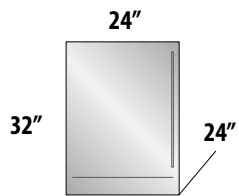

24" ADA-COMPLIANT SERIES

-1 Stainless Steel Solid Door
-2 Fully Integrated Solid Door*