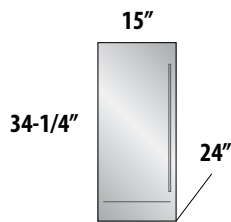

15" SIGNATURE SERIES