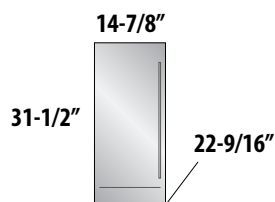

ADA-COMPLIANT SERIES

S - Stainless Steel Solid Door
W - Fully Integrated Solid Door *

* This model comes ready to accept custom panel