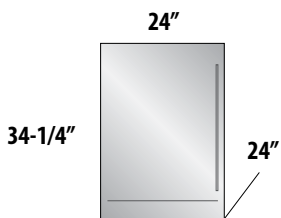

24" SIGNATURE SERIES (Dual-Zone Models)

-5 Stainless Steel Drawers
-6 Fully Integrated Drawers *