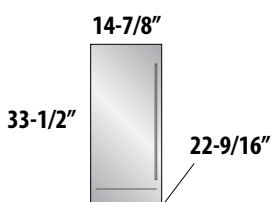

15" SIGNATURE SERIES

S - Stainless Steel Solid Door
W - Fully Integrated Solid Door *