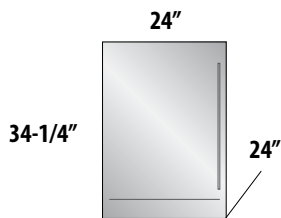

### 24" SIGNATURE SERIES (Single Zone Models)

-1 Stainless Steel Solid Door  
 -2 Fully Integrated Solid Door \*

-5 Stainless Steel Drawers  
 -6 Fully Integrated Drawers \*