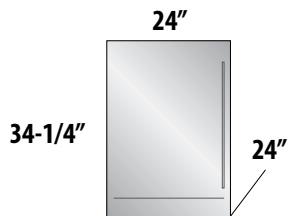

24" C-SERIES (Single and Two Faucet Models)

-1 Stainless Steel Solid Door
-2 Fully Integrated Solid Door *