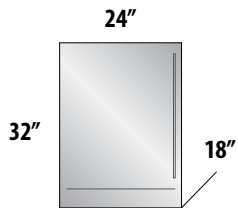

### 24" SIGNATURE SERIES (Single Zone Models)

24" C-Series Beverage Center

**SIGNATURE SERIES SOTTILE**

**24" C-SERIES**

**24" ADA-COMPLIANT SERIES**

\* This model comes ready to accept custom panel