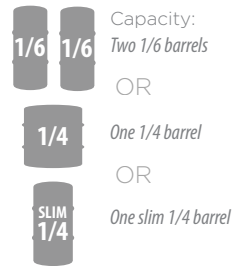

AVAILABLE MODELS

For **product specs and quick reference**, see page 27
For **complete model number listing**, see pages 28-35

**OUTDOOR
MODELS AVAILABLE**

15" SIGNATURE SERIES

-1 Stainless Steel Solid Door
-2 Fully Integrated Solid Door *

-1 Stainless Steel Solid Door
-2 Fully Integrated Solid Door *

24" SIGNATURE SERIES (Single Faucet Models)

-1 Stainless Steel Solid Door
-2 Fully Integrated Solid Door *

-1 Stainless Steel Solid Door
-2 Fully Integrated Solid Door *

24" SIGNATURE SERIES (Two Faucet Models)

-1 Stainless Steel Solid Door
-2 Fully Integrated Solid Door *

-1 Stainless Steel Solid Door
-2 Fully Integrated Solid Door *

24" C-SERIES (Single and Two Faucet Models)

-1 Stainless Steel Solid Door
-2 Fully Integrated Solid Door *

-1 Stainless Steel Solid Door
-2 Fully Integrated Solid Door *