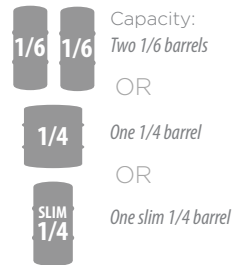

AVAILABLE MODELS

For **product specs and quick reference**, see page 27
For **complete model number listing**, see pages 28-35

**OUTDOOR
MODELS AVAILABLE**

15" SIGNATURE SERIES

-1 Stainless Steel Solid Door
-2 Fully Integrated Solid Door *

-1 Stainless Steel Solid Door
-2 Fully Integrated Solid Door *

24" SIGNATURE SERIES (Single Faucet Models)

-1 Stainless Steel Solid Door
-2 Fully Integrated Solid Door *

-1 Stainless Steel Solid Door
-2 Fully Integrated Solid Door *

24" SIGNATURE SERIES (Two Faucet Models)

-1 Stainless Steel Solid Door
-2 Fully Integrated Solid Door *

-1 Stainless Steel Solid Door
-2 Fully Integrated Solid Door *

24" C-SERIES (Single and Two Faucet Models)

-1 Stainless Steel Solid Door
-2 Fully Integrated Solid Door *

-1 Stainless Steel Solid Door
-2 Fully Integrated Solid Door *