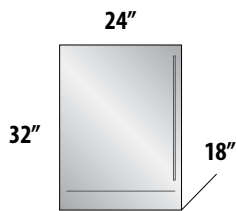

SIGNATURE SERIES SOTTILE

-1 Stainless Steel Solid Door
-2 Fully Integrated Solid Door *