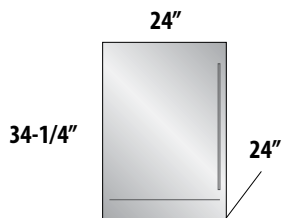

24" SIGNATURE SERIES (Dual Zone Models)

-1 Stainless Steel Solid Door
-2 Fully Integrated Solid Door *