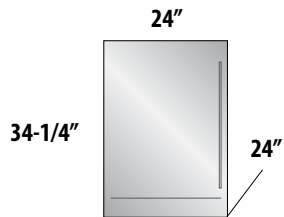

### 24" SIGNATURE SERIES (Single Zone Models)

24" C-Series Beverage Center

**SIGNATURE SERIES SOTTILE**

**24" C-SERIES**

**24" ADA-COMPLIANT SERIES**

\* This model comes ready to accept custom panel