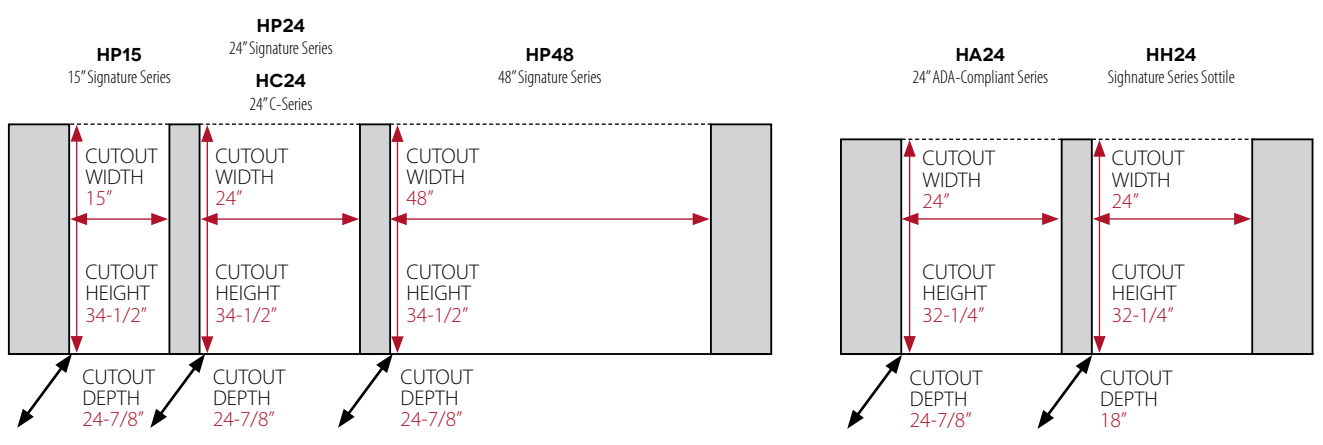

FREEZERS

Model & Series	Overall Dimensions (W x D x H)	Shelving (door models only)	Capacity	Temperature Range	Door Styles Available	Outdoor Model
24" Signature Series HP24FS-3	23-7/8" x 24" x 34-1/4"	2 full-extension pullout shelves	5.3 cu. ft.	-10° - 10°F	1 | 2 5 | 6	HP24FO-3
24" Signature Series (Freezer/Refrigerator Drawers) HP24ZS-3	23-7/8" x 24" x 34-1/4"	N/A	5.0 cu. ft.	Lower (-10° - 10°F) / Upper (30° - 42°F)	5 | 6	HP24ZO-3
24" ADA-Compliant Series HA24FB-3	23-7/8" x 24" x 32"	2 full-extension pullout shelves	4.8 cu. ft.	-10° - 10°F	1 | 2 5 | 6	N/A

CLEAR ICE MAKERS

Model & Series	Overall Dimensions (W x D x H)	Ice Production (per 24 hours)	Storage Capacity	Door Styles Available	Outdoor Model
15" Signature Series H50IMS	14-7/8" x 22-5/8" x 33-1/2"	Up to 55 lbs	22 lbs	1 | 2 N/A	Same
15" ADA-Compliant Series H50IMS-AD	14-7/8" x 22-5/8" x 31-1/2"	Up to 55 lbs	22 lbs	1 | 2 N/A	Same

ROUGH OPENING DIMENSIONS

* HH24 models have a recessed plug for a true 18" depth