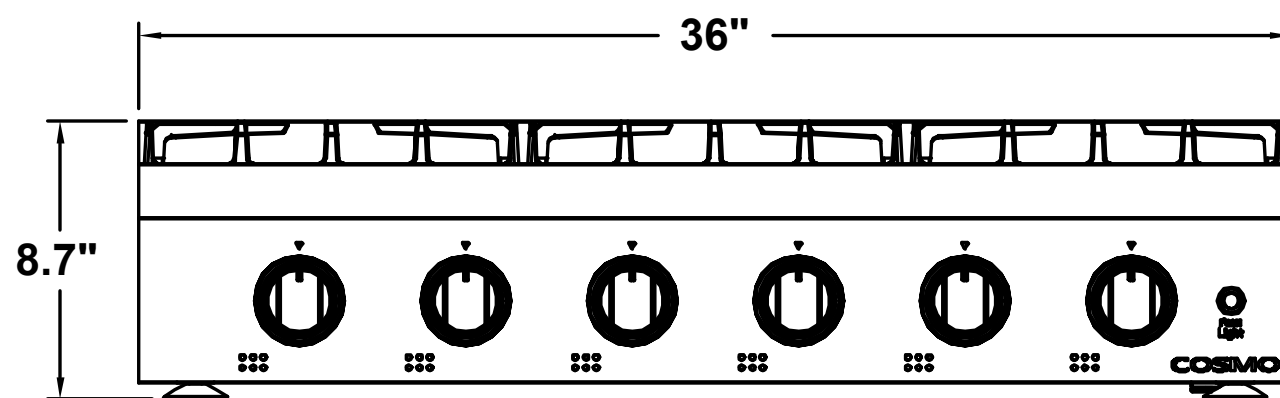

## COS-GRT366 Cooktop

<b>Size</b>	36 Inch
<b>Installation</b>	Slide-In
<b>Fuel</b>	Gas
<b>Controls</b>	Metal Constructed Knobs
<b>Material</b>	304 Stainless Steel
<b>Electrical</b>	120V / 60Hz
<b>Certifications</b>	CSA Certified
<b>Included Components</b>	Hardware, Install Kit, Power Cord, User Manual
<b>Burners</b>	<ul style="list-style-type: none"><li>• Left Front / 18,000 BTU</li><li>• Left Rear / 13,000 BTU</li><li>• Center Front / 8,500 BTU</li><li>• Center Rear / 8,500 BTU</li><li>• Right Front / 13,000 BTU</li><li>• Right Rear / 4,200 BTU</li></ul>

# DIMENSIONS

**COS-GRT366** Cooktop

TOP VIEW

FRONT VIEW

SIDE VIEW

Dimensions (WxDxH): 36" x 27" x 8.7"