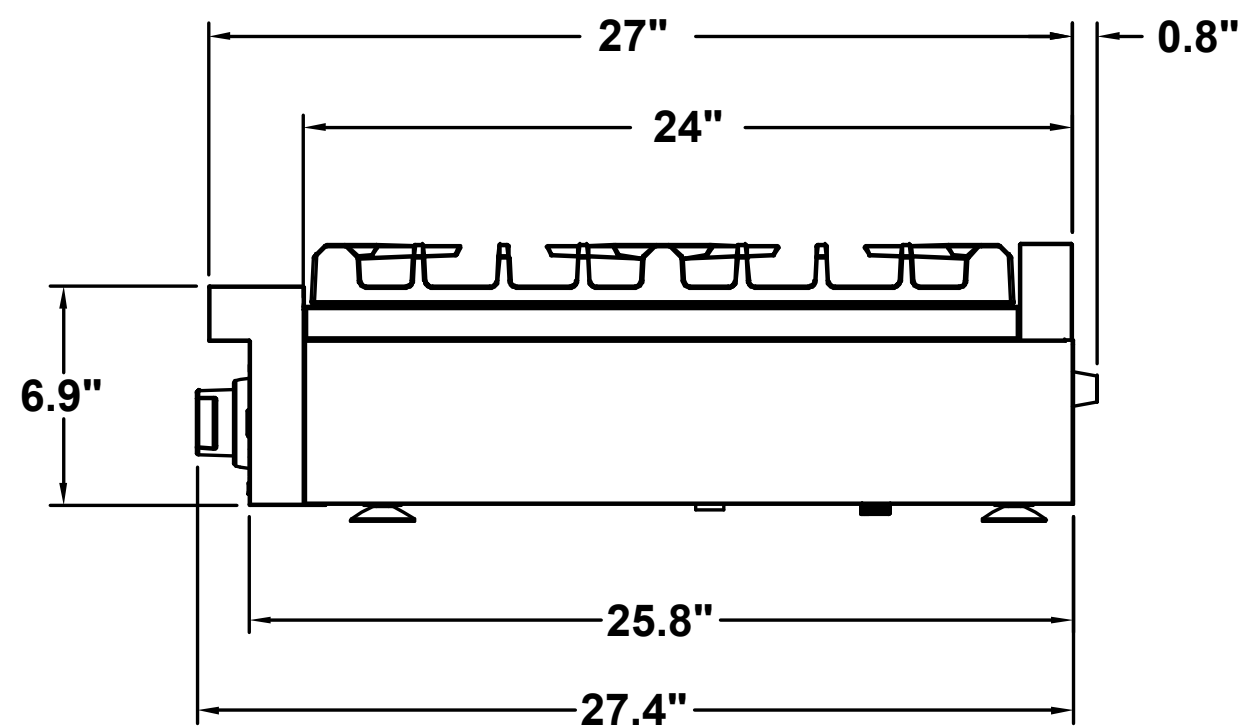

## COS-GRT366 Cooktop

<b>Size</b>	36 Inch
<b>Installation</b>	Slide-In
<b>Fuel</b>	Gas
<b>Controls</b>	Metal Constructed Knobs
<b>Material</b>	304 Stainless Steel
<b>Electrical</b>	120V / 60Hz
<b>Certifications</b>	CSA Certified
<b>Included Components</b>	Hardware, Install Kit, Power Cord, User Manual
<b>Burners</b>	<ul style="list-style-type: none"><li>• Left Front / 18,000 BTU</li><li>• Left Rear / 13,000 BTU</li><li>• Center Front / 8,500 BTU</li><li>• Center Rear / 8,500 BTU</li><li>• Right Front / 13,000 BTU</li><li>• Right Rear / 4,200 BTU</li></ul>

# DIMENSIONS

**COS-GRT366** Cooktop

TOP VIEW

FRONT VIEW

SIDE VIEW

Dimensions (WxDxH): 36" x 27" x 8.7"