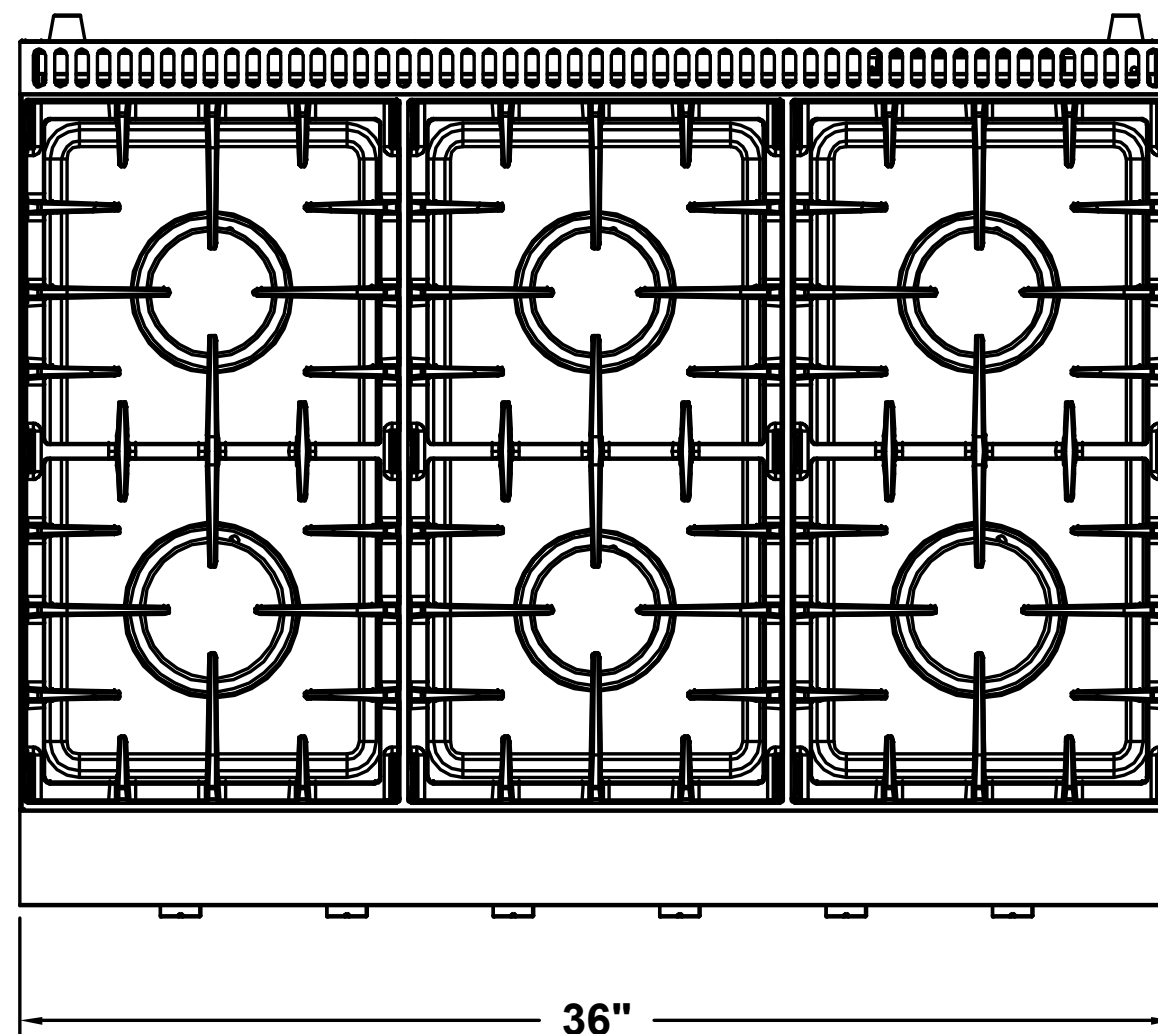

# DIMENSIONS

**COS-GRT366** Cooktop

TOP VIEW

FRONT VIEW

SIDE VIEW

Dimensions (WxDxH): 36" x 27" x 8.7"