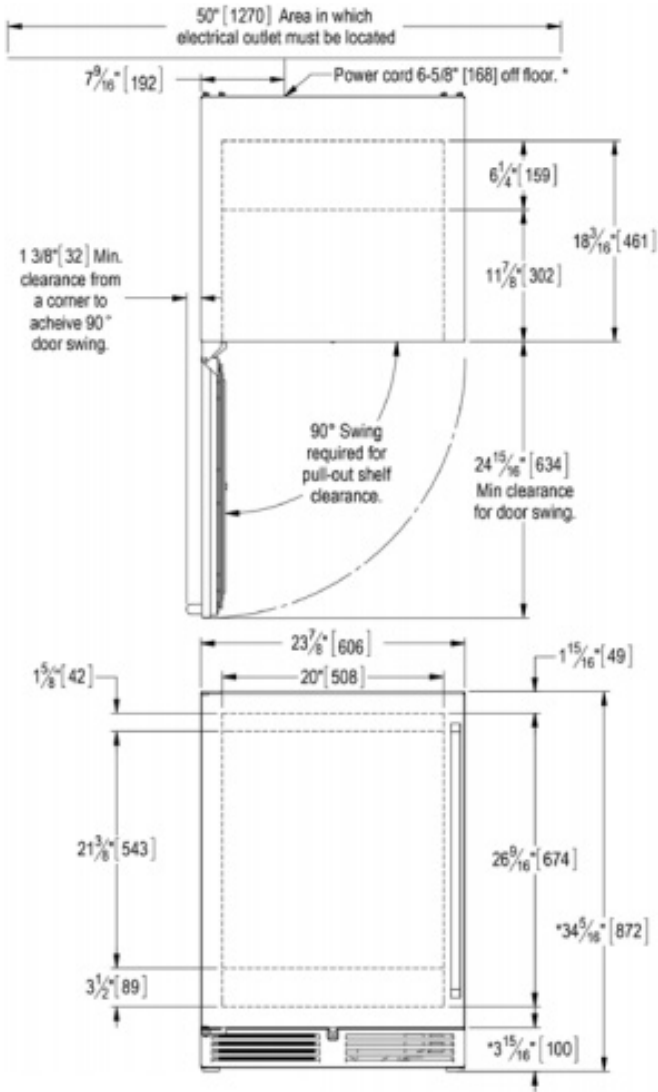

24" SIGNATURE SERIES
Beverage Center

* - Leg levelers can add 3/4" [19] to these dimensions when fully extended.