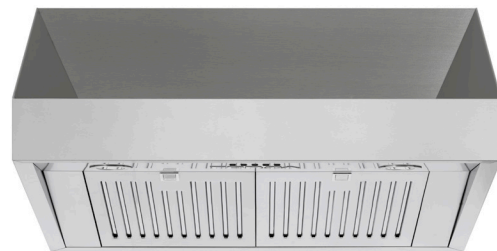

FH3018

FAMILY LINE: 30" PRO-STYLE WALL HOOD

30" Pro Model / 600 CFM / 4 Speeds

2 x 2W LED / Push Button Controlled / 2 Baffle Filters

MAIN FEATURES

Type	Pro Style Wall
Dimensions inches	30"
Color	SS

FEATURES

Aspiration system	Ducted out
Suction power	600 cfm
Suction power (free delivery)	1000 m3/h
Number of blowers / code type	1 - T7
Speeds	3 + booster
Booster	Yes
Lighting	2 x 2W LED
Grease filters	2 x SS Baffle filters
Controls	Square push buttons - white retroluminated
Air outlet size	Ø150 mm - 6" (top or back exit available)
Plug	Yes - 3 prong
Cable length	59 1/16"
Maximum power	354W
Motor power	350W
Voltage/frequency	120V / 60Hz

DIMENSIONS

Product dimensions (W x H x D)	30" x 18" x 24"
--------------------------------	-----------------

INSTRUCTION MANUAL

Languages	EN - FR - ES
-----------	--------------