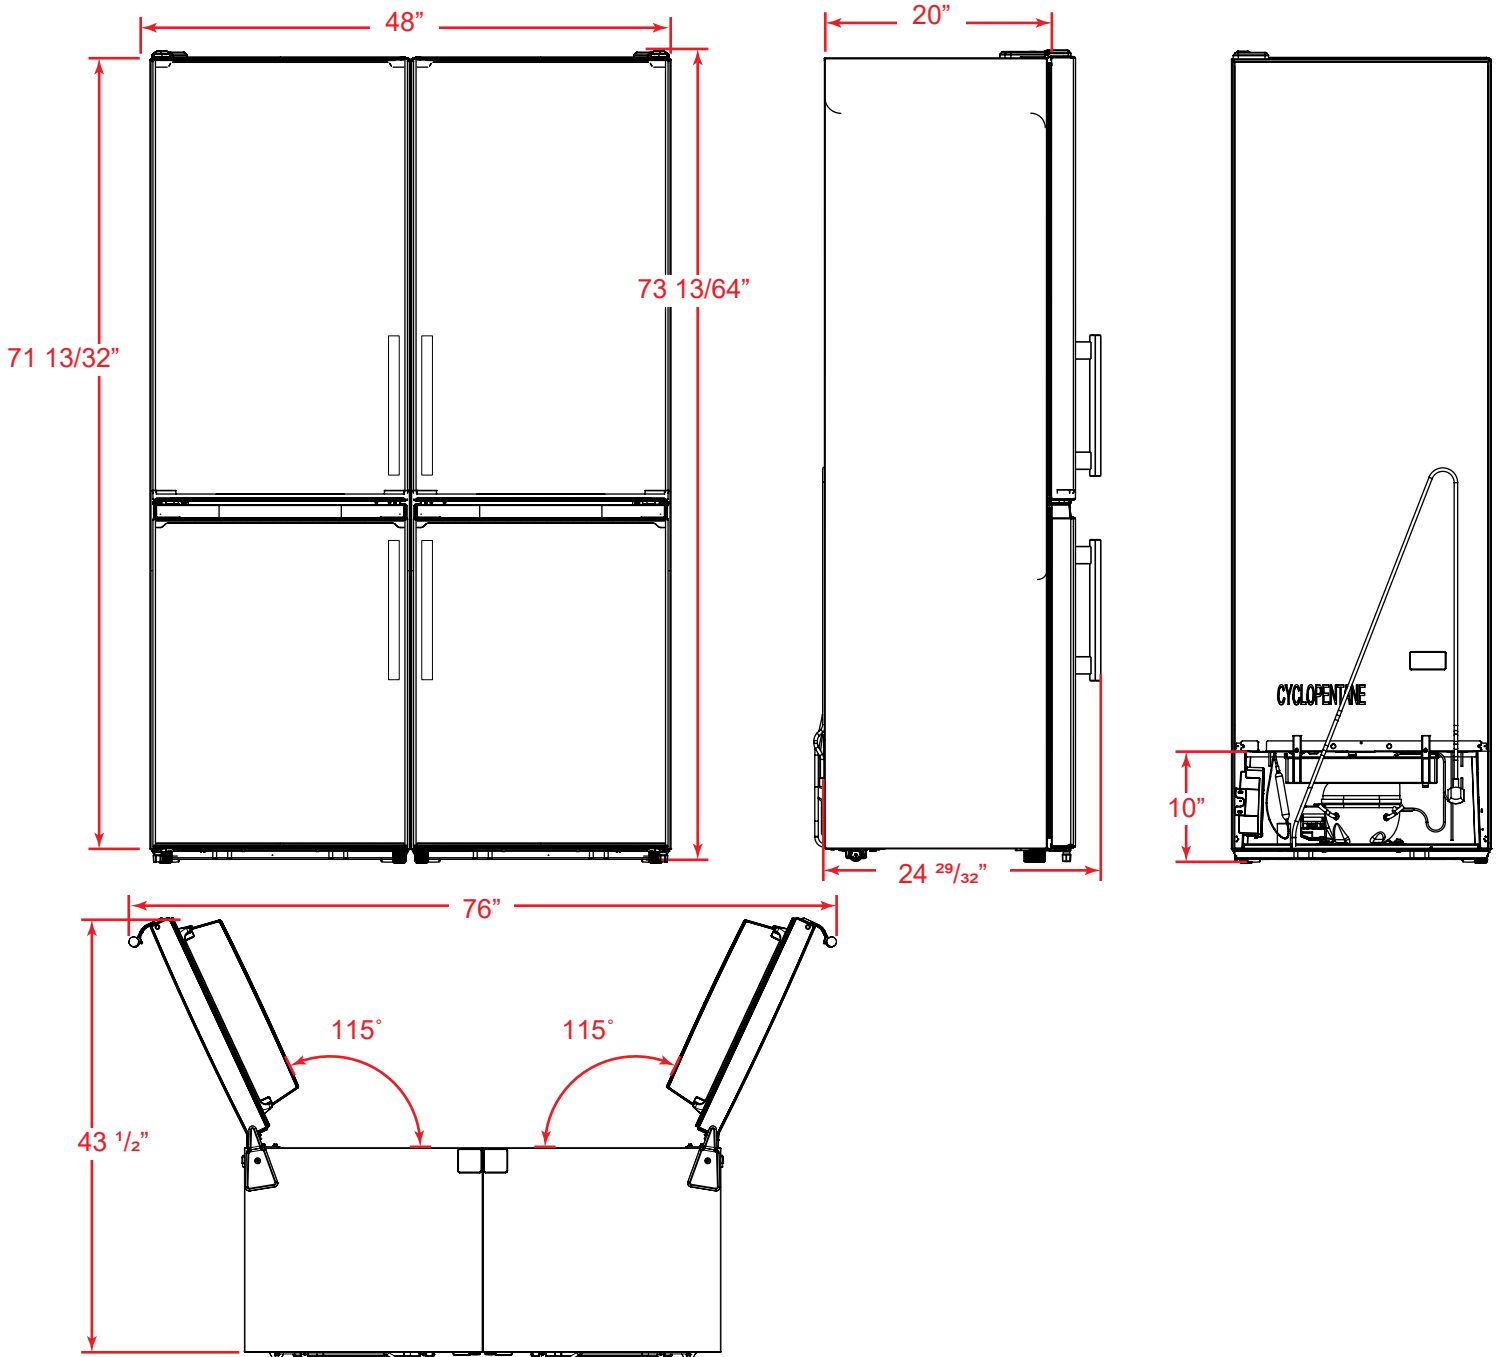

Guardia, 46.8" Bottom Freezer Side by Side Refrigerator , 21.6 cu.ft.

Model: FFFFD1778-48

FEATURES AND BENEFITS

- Total No Frost
- Multi Air Flow(No metal air flow)
- °F / °C Transform Ease
- Interior LED Lighting
- Total 6 Glass Adjustable Shelves with silver trim
- Total of 10 Drawers with Silver Trim
- 4 Crispers Drawers & 6 Freezer Drawers
- 6 Transparent Door Bin
- Internal electronic Touch Control
- 4 Stainless Steel Door Handle
- E-star

APPEARANCE

Advertise Unit Width	48"
Unit style	Column refrigerator
Counter-Depth	Yes
Convertible	NO
Refrigerator/Freezer	
Built-in / Freestanding	Freestanding
Door color	Stainless steel
Door liner Material	High Impact Polystyrene
Finger print resistant	No
Handle color	Stainless steel
Case material	Dark gray
Cabinet liner Material	Steel
Shelf material	Glass
Door Bins material	High Impact Polystyrene
Door Bins color	Transparent

DIMENSIONS & WEIGHT

Product dimensions (WxDxH)(in)	46.8x 73.2 x 24.9
Net weight (lbs)	303.6 lbs 137.7 Kg
Packaging dim.s (WxDxH)(in) (Each)	24.7 x 25.4 x 76.2
Shipping Weight (lbs) (Each)	147.7 lbs 68kg

ACCESSORIES

6x Gallon Bins

10x Drawers

6x Glass Shelves

4x Stainless Steel Handles

PRODUCT DIMENSION

CUTOUT DIMERNSION