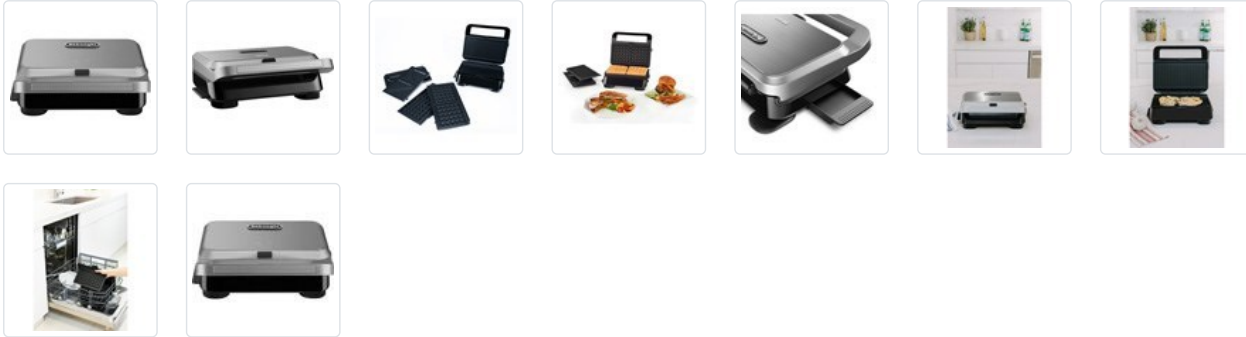

DeLonghi / SW13ABC.S

Livenza Compact All Day Grill, Digital LCD Display, Adjustable Hinge

With the Livenza Compact All Day Grill, you get three kitchen appliances in one. So much more than a grill, this sandwich and waffle maker comes with three interchangeable plates that give you unprecedented versatility to prepare your favorite dishes. Bring out the true flavor of every ingredient as you cook full meals quickly, evenly and consistently-all in the comfort of your home. Your dishes will be healthier, too, thanks to an integrated drip tray that collects excess oil during cooking. With an app that provides recipes with step-by-step instructions, grilling has never been easier or more convenient. Made from durable stainless steel, the De'Longhi's compact design with a convenient cord wrap stores vertically inside any kitchen cabinet, and the plates and drip tray are dishwasher safe, making cleanup virtually effortless. This 3-in-1 kitchen favorite proves that little is the next big idea.