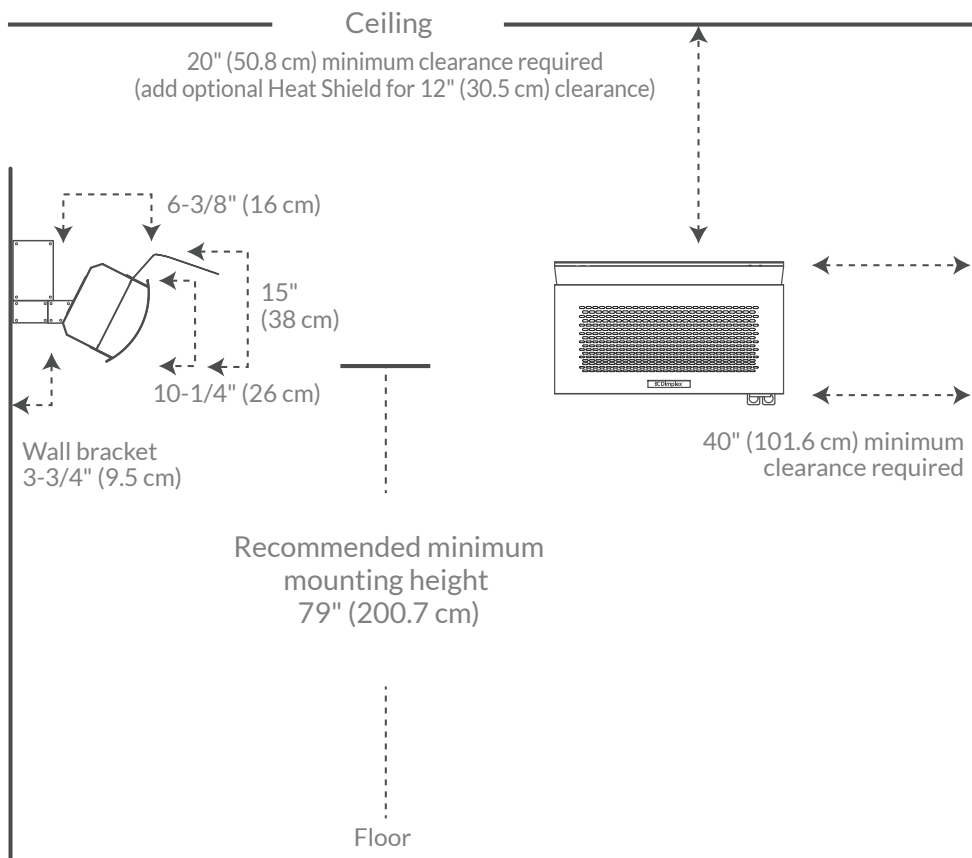

Outdoor Infrared Wall-mounted Natural Gas Heater

DGR Series

Clearances