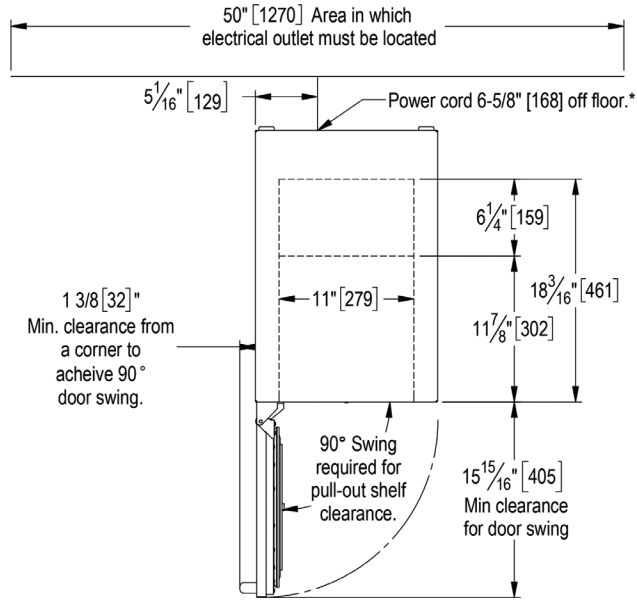

*Installation Notes: To achieve 24" install depth, place electrical connection adjacent to the installation cavity.*

**ACCESSORIES**

MODEL NOS.	DESCRIPTION
(L)	Factory Installed Lock
67990-L/R	Stacking Kit for HP15 models
66736-15	Caster Kit for HP15 models
67115-15	Wood Faces for Wine Shelves (5/pk)

**15" SIGNATURE SERIES**  
*Wine Reserve*

\* - Leg leveler can add 3/4" [19] to these dimensions when fully extended.