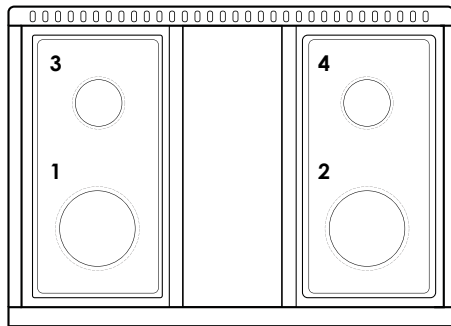

FGRT304

30 Inch Stainless Steel Gas Rangetop

FORTÉ

Features

- **Convertible Rangetop** allows you to convert between Liquid Propane and Natural Gas.
- **Edge-To-Edge Grates** allow for seamless transition of heavy pots and pans across burners.
- **4 Italian Burners** give you full control of your cooking, firing up to 15,000 BTU.
- **Heavy-Duty Stainless Steel Knobs** withstand various cooking environments.
- **A Powerful 20K Dual Ring Brass Burner** provides flexibility, going from a light simmer to boiling hot in an instant.

Cooktop Burner Diagram

Number of Cooktop Burners	4
Burner/ Element Type	Sealed Burner
Cooktop Control Type	Knobs
Knob Location	Front
Burner/Element Output 1	Large Burner, 15,000 BTU
Burner/Element Output 2	Large Burner, 15,000 BTU
Burner/Element Output 3	Small Burner, 9,000 BTU
Burner/Element Output 4	Small Burner 9,000 BTU

Overall Dimensions

Depth	27^{5/16"} / 69.44 cm
Width	30" / 76.20 cm
Height	7^{9/16"} / 19.20 cm
Height (to backsplash)	9" / 22.86 cm

Overall Cutout Dimensions

Depth	24^{10/16"} / 62.55 cm
Width	30^{4/16"} / 76.84 cm
Height	7^{13/16"} / 19.84 cm