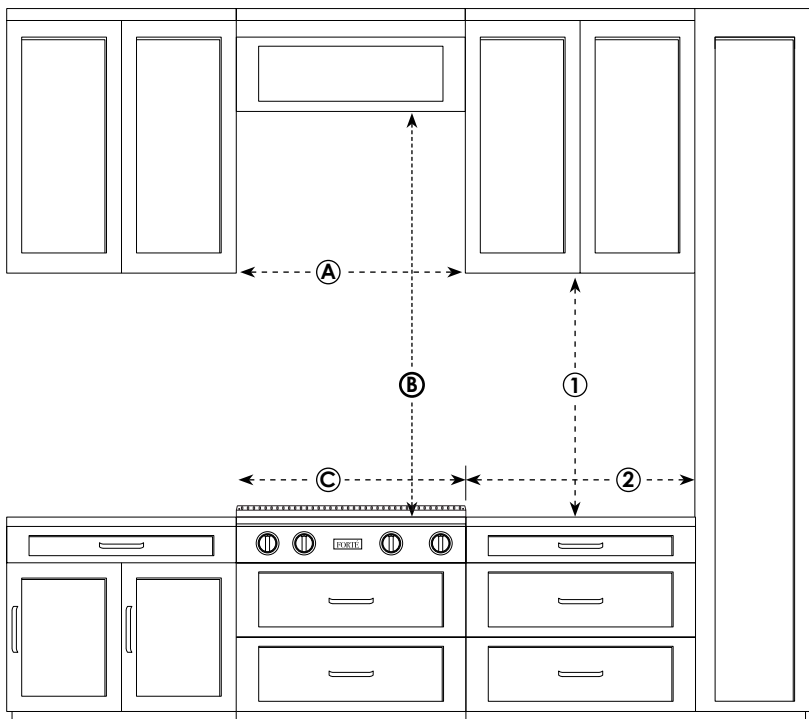

Overall Dimensions

Depth	27^{5/16"} / 69.44 cm
Width	30" / 76.20 cm
Height	7^{9/16"} / 19.20 cm
Height (to backsplash)	9" / 22.86 cm

Overall Cutout Dimensions

Depth	24^{10/16"} / 62.55 cm
Width	30^{4/16"} / 76.84 cm
Height	7^{13/16"} / 19.84 cm

Included

Power Cord	Yes
Grate	Yes
Backsplash	Yes
Conversion Kit with Installation Instructions	Yes

Warranty

Length	2 Years
Type	Limited

FGRT304

30 Inch Stainless Steel Gas Rangetop

FORTÉ

Dimensions

Installation Guide

Position	Dimensions	Description
1	18" (54.70 cm)	Minimum distance to bottom edge of top cabinet
2	12" (30.48 cm)	Minimum distance from cooktop surface
A	30" (76.20 cm)	Minimum width of the hood area
B	26" (66.04 cm) to 32" (81.28 cm)	Minimum and Maximum distance between the top of the cooking area and the bottom of a Forté range hood*
C	30"/76.20 cm	Width of cabinet opening