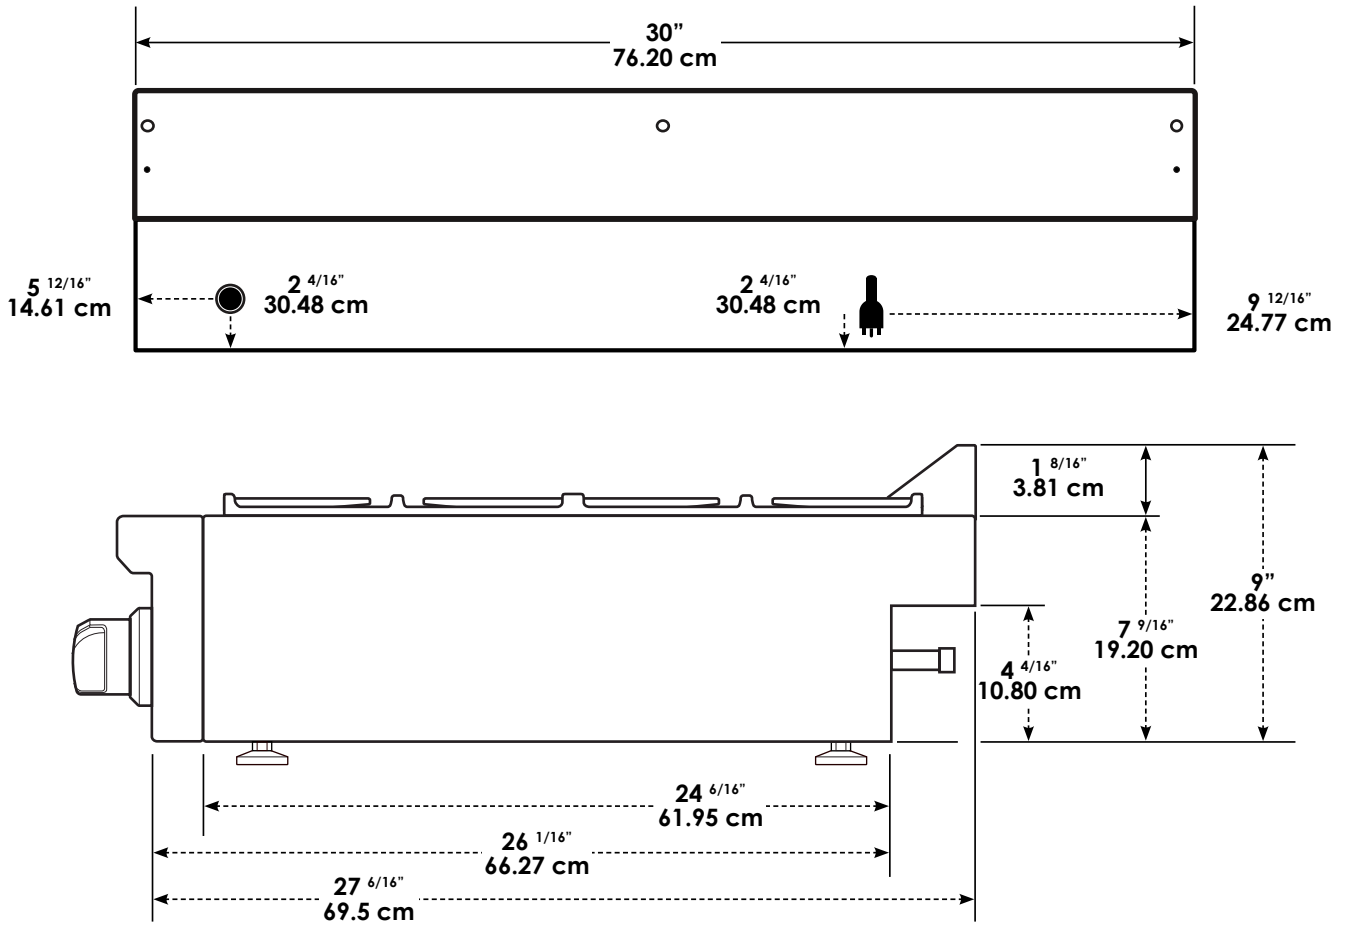

Overall Dimensions

Depth	27^{5/16"} / 69.44 cm
Width	30" / 76.20 cm
Height	7^{9/16"} / 19.20 cm
Height (to backsplash)	9" / 22.86 cm

Overall Cutout Dimensions

Depth	24^{10/16"} / 62.55 cm
Width	30^{4/16"} / 76.84 cm
Height	7^{13/16"} / 19.84 cm

Included

Power Cord	Yes
Grate	Yes
Backsplash	Yes
Conversion Kit with Installation Instructions	Yes

Warranty

Length	2 Years
Type	Limited

FGRT304

30 Inch Stainless Steel Gas Rangetop

FORTÉ

Dimensions

Installation Guide

Position	Dimensions	Description
1	18" (54.70 cm)	Minimum distance to bottom edge of top cabinet
2	12" (30.48 cm)	Minimum distance from cooktop surface
A	30" (76.20 cm)	Minimum width of the hood area
B	26" (66.04 cm) to 32" (81.28 cm)	Minimum and Maximum distance between the top of the cooking area and the bottom of a Forté range hood*
C	30"/76.20 cm	Width of cabinet opening