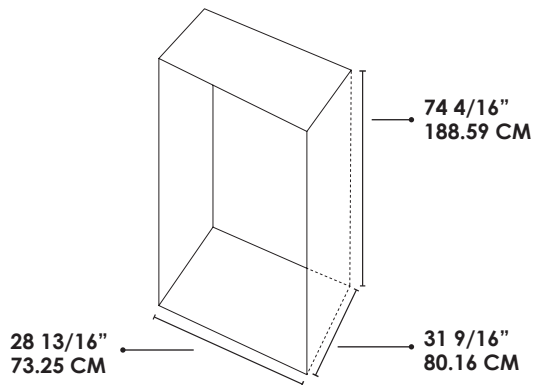

13.5 CU. FT. ALL REFRIGERATOR

F14ARESSS - STAINLESS STEEL / F14ARESWW - WHITE

Product Dimensions

	Inches	CM
Actual Height	73	185.5
Height Not Including Hinge	72	182.9
Actual Width	27 ¹⁵ / ₁₆	71
Actual Depth	30 ⁵ / ₁₆	77
Depth Excluding Doors	24 ⁹ / ₁₆	62.4
Depth with Door Open 90°	53 ⁷ / ₁₆	135.7

CABINET LINER	WHITE
NUMBER OF SHELVES	5 GLASS
ADJUSTABLE SHELVES	NO
INTERIOR LIGHT	YES
ICE TRAY	1 STANDARD

EXTERIOR FEATURES

STYLE	SINGLE DOOR
BUILT-IN/FREESTANDING	FREESTANDING
DOOR SWING	REVERSIBLE
HANDLES	GRIP

13.5 CU.FT. ALL REFRIGERATOR

F14ARESSS - STAINLESS STEEL
F14ARESWW - WHITE

FORTÉ

POINT	DESCRIPTION	INCHES	CM
A	Actual Height	73	185.5
B	Height Not Including Hinge	72	182.9
C	Actual Width	27 ¹⁵ / ₁₆	71
D	Actual Depth	30 ⁵ / ₁₆	77
E	Depth Excluding Doors	24 ⁹ / ₁₆	62.4
F	Depth with Door Open 90°	53 ⁷ / ₁₆	135.7

RECOMMENDED CUT-OUT DIMENSIONS

PLANNED DIMENSIONS