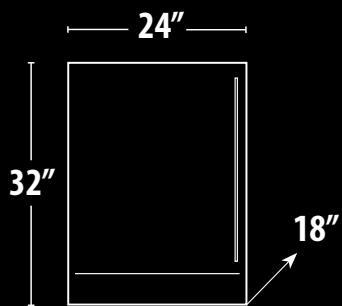

▶ **SIGNATURE SERIES
SOTTILE**
PROOF THAT GOOD
THINGS DO COME IN
SMALL PACKAGES