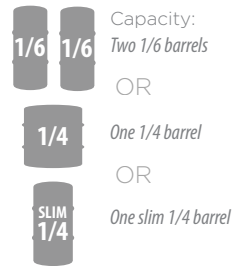

-1 Stainless Steel Solid Door
-2 Fully Integrated Solid Door *

-1 Stainless Steel Solid Door
-2 Fully Integrated Solid Door *