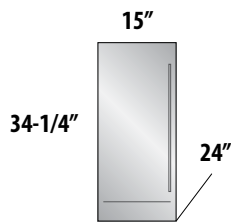

15" SIGNATURE SERIES

-1 Stainless Steel Solid Door
-2 Fully Integrated Solid Door *