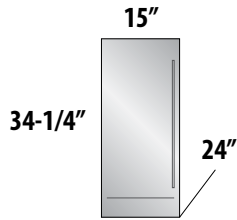

QUICK REF / MODEL INFO

AVAILABLE MODELS

For **product specs and quick reference**, see page 27
 For **complete model number listing**, see pages 28-35

 **OUTDOOR
 MODELS AVAILABLE**

15" SIGNATURE SERIES

-1 Stainless Steel Solid Door
 -2 Fully Integrated Solid Door *