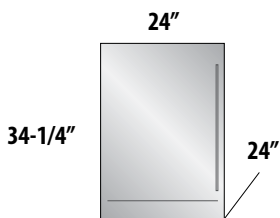

 OUTDOOR
 MODELS AVAILABLE

24" SIGNATURE SERIES (Single Zone Models)

24" SIGNATURE SERIES (Dual-Zone Models)

YES, YOU CAN STORE ICE CREAM AND FRESH BERRIES IN THE SAME 24" FOOTPRINT

You read that correctly. **Perlick's exclusive Dual-Zone Freezer/Refrigerator Drawers** feature two independently-controlled temperature zones. The top drawer is refrigerator temperature, and is deep enough to store a gallon of milk. The freezer drawer below is perfect for storing a variety of frozen goods, including that secret stash of ice cream.