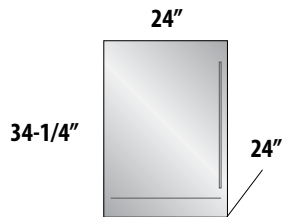

QUICK REF / MODEL INFO

SIGNATURE SERIES SOTTILE

-1 Stainless Steel Solid Door
-2 Fully Integrated Solid Door *

-3 Stainless Steel Glass Door
-4 Fully Integrated Glass Door *

24" C-SERIES

-1 Stainless Steel Solid Door
-2 Fully Integrated Solid Door *