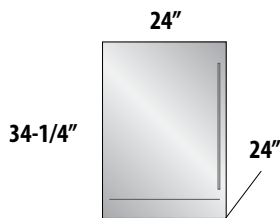

 OUTDOOR
 MODELS AVAILABLE

24" SIGNATURE SERIES (Single Zone Models)

24" SIGNATURE SERIES (Dual-Zone Models)

YES, YOU CAN STORE ICE CREAM AND FRESH BERRIES IN THE SAME 24" FOOTPRINT

You read that correctly. **Perlick's exclusive Dual-Zone Freezer/Refrigerator Drawers** feature two independently-controlled temperature zones. The top drawer is refrigerator temperature, and is deep enough to store a gallon of milk. The freezer drawer below is perfect for storing a variety of frozen goods, including that secret stash of ice cream.