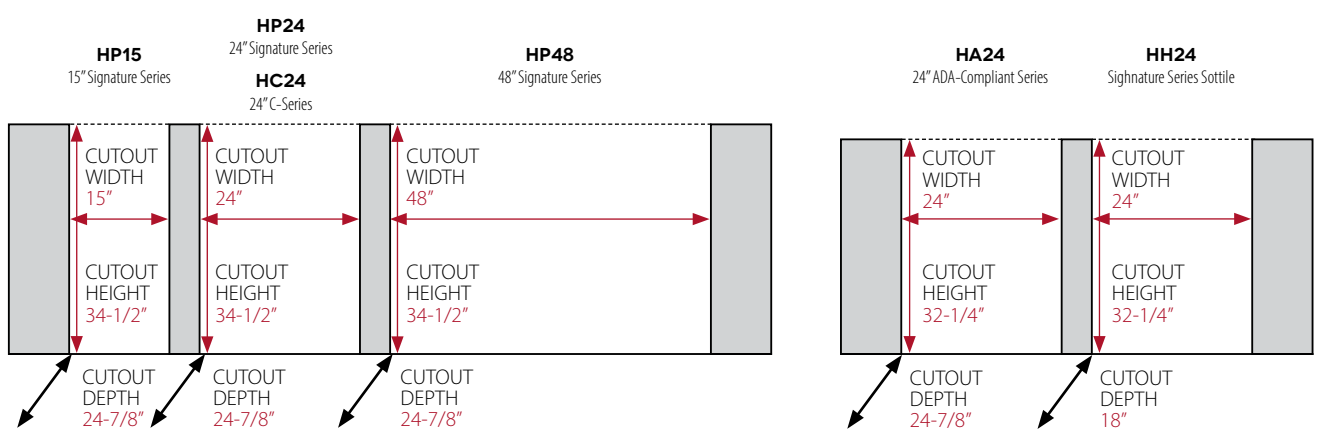

FREEZERS

Model & Series	Overall Dimensions (W x D x H)	Shelving (door models only)	Capacity	Temperature Range	Door Styles Available	Outdoor Model
24" Signature Series HP24FS-3	23-7/8" x 24" x 34-1/4"	2 full-extension pullout shelves	5.3 cu. ft.	-10° - 10°F	1 | 2 | 5 | 6	HP24FO-3
24" Signature Series (Freezer/Refrigerator Drawers) HP24ZS-3	23-7/8" x 24" x 34-1/4"	N/A	5.0 cu. ft.	Lower (-10° - 10°F) / Upper (30° - 42°F)	5 | 6	HP24ZO-3
24" ADA-Compliant Series HA24FB-3	23-7/8" x 24" x 32"	2 full-extension pullout shelves	4.8 cu. ft.	-10° - 10°F	1 | 2 | 5 | 6	N/A

CLEAR ICE MAKERS

Model & Series	Overall Dimensions (W x D x H)	Ice Production (per 24 hours)	Storage Capacity	Door Styles Available	Outdoor Model
15" Signature Series H50IMS	14-7/8" x 22-5/8" x 33-1/2"	Up to 55 lbs	22 lbs	1 | 2 | N/A	Same
15" ADA-Compliant Series H50IMS-AD	14-7/8" x 22-5/8" x 31-1/2"	Up to 55 lbs	22 lbs	1 | 2 | N/A	Same

ROUGH OPENING DIMENSIONS

* HH24 models have a recessed plug for a true 18" depth