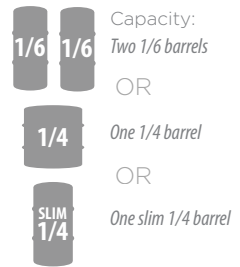

-1 Stainless Steel Solid Door
 -2 Fully Integrated Solid Door *

24" SIGNATURE SERIES (Single Faucet Models)

-1 Stainless Steel Solid Door
 -2 Fully Integrated Solid Door *

-1 Stainless Steel Solid Door
 -2 Fully Integrated Solid Door *