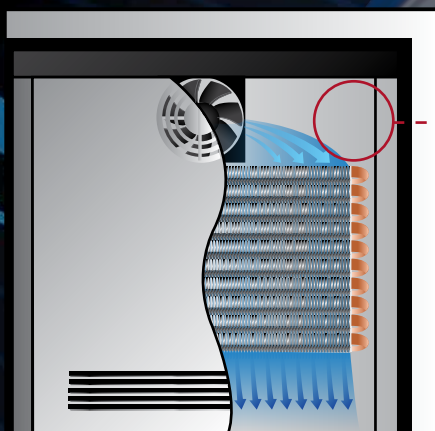

THE MOST INNOVATIVE REFRIGERATION SYSTEM IN THE INDUSTRY

Perlick has refrigeration down to a science. With a century's worth of experience in designing, engineering, and manufacturing bar and beverage refrigeration for the commercial market, we've mastered the art of building cutting edge refrigeration systems that balance power and precision. **All Perlick models boast RAPIDcool forced-air refrigeration, providing the industry's fastest product temperature pulldown and unmatched temperature consistency.** Read on to learn how Perlick compares to competitor refrigeration systems.

PERLICK RAPIDCOOL FORCED-AIR REFRIGERATION

7x

AIR IS BLOWN WITH A POWERFUL FAN THROUGH THOUSANDS OF ALUMINUM FINN, PROVIDING SUPERIOR COOLING WITH 7X THE COOLING SURFACE COMPARED TO COLD PLATE MODELS