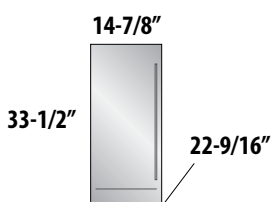

15" SIGNATURE SERIES

S - Stainless Steel Solid Door
W - Fully Integrated Solid Door *