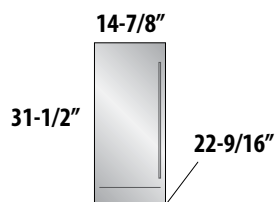

ADA-COMPLIANT SERIES

S - Stainless Steel Solid Door
W - Fully Integrated Solid Door *

* This model comes ready to accept custom panel