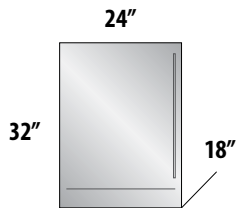

SIGNATURE SERIES SOTTILE

-1 Stainless Steel Solid Door
-2 Fully Integrated Solid Door *