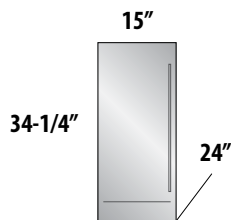

AVAILABLE MODELS

For **product specs and quick reference**, see page 26
For **complete model number listing**, see pages 28-35

 **OUTDOOR MODELS AVAILABLE**

15" SIGNATURE SERIES

-1 Stainless Steel Solid Door
-2 Fully Integrated Solid Door *