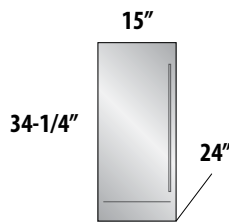

AVAILABLE MODELS

For **product specs and quick reference**, see page 26
For **complete model number listing**, see pages 28-35

 **OUTDOOR
MODELS AVAILABLE**

15" SIGNATURE SERIES

-1 Stainless Steel Solid Door
-2 Fully Integrated Solid Door *