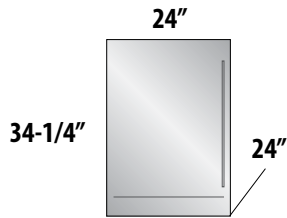

24" SIGNATURE SERIES (Single Faucet Models)

-1 Stainless Steel Solid Door
-2 Fully Integrated Solid Door *

-1 Stainless Steel Solid Door
-2 Fully Integrated Solid Door *