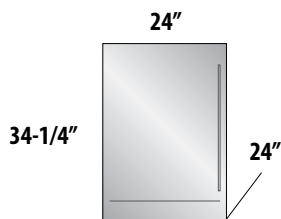

24" C-SERIES

-1 Stainless Steel Solid Door
-2 Fully Integrated Solid Door *