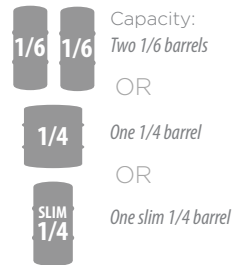

-1 Stainless Steel Solid Door
-2 Fully Integrated Solid Door *

-1 Stainless Steel Solid Door
-2 Fully Integrated Solid Door *