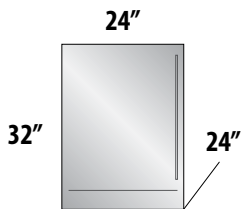

24" ADA-COMPLIANT SERIES

-1 Stainless Steel Solid Door
-2 Fully Integrated Solid Door *