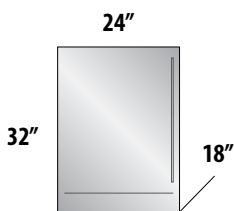

24" SIGNATURE SERIES (Dual Zone Models)

-1 Stainless Steel Solid Door
-2 Fully Integrated Solid Door *

-3 Stainless Steel Glass Door
-4 Fully Integrated Glass Door *

SIGNATURE SERIES SOTTILE

-1 Stainless Steel Solid Door
-2 Fully Integrated Solid Door *