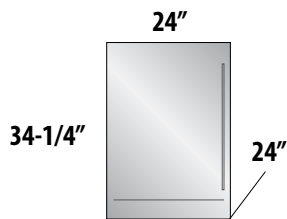

24" SIGNATURE SERIES (Two Faucet Models)