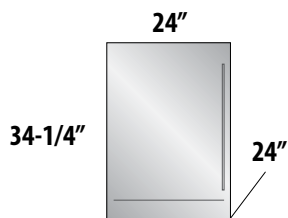

24" SIGNATURE SERIES (Two Faucet Models)

-1 Stainless Steel Solid Door
 -2 Fully Integrated Solid Door *

-1 Stainless Steel Solid Door
 -2 Fully Integrated Solid Door *

24" C-SERIES (Single and Two Faucet Models)