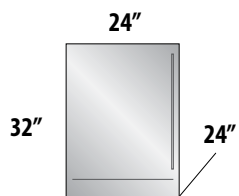

24" ADA-COMPLIANT SERIES

-1 Stainless Steel Solid Door
-2 Fully Integrated Solid Door*