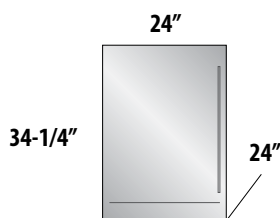

24" SIGNATURE SERIES (Single Zone Models)

-1 Stainless Steel Solid Door
-2 Fully Integrated Solid Door *