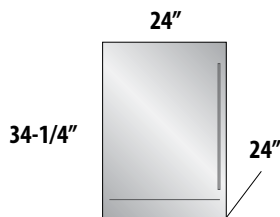

24" SIGNATURE SERIES (Single Zone Models)

-1 Stainless Steel Solid Door
-2 Fully Integrated Solid Door *