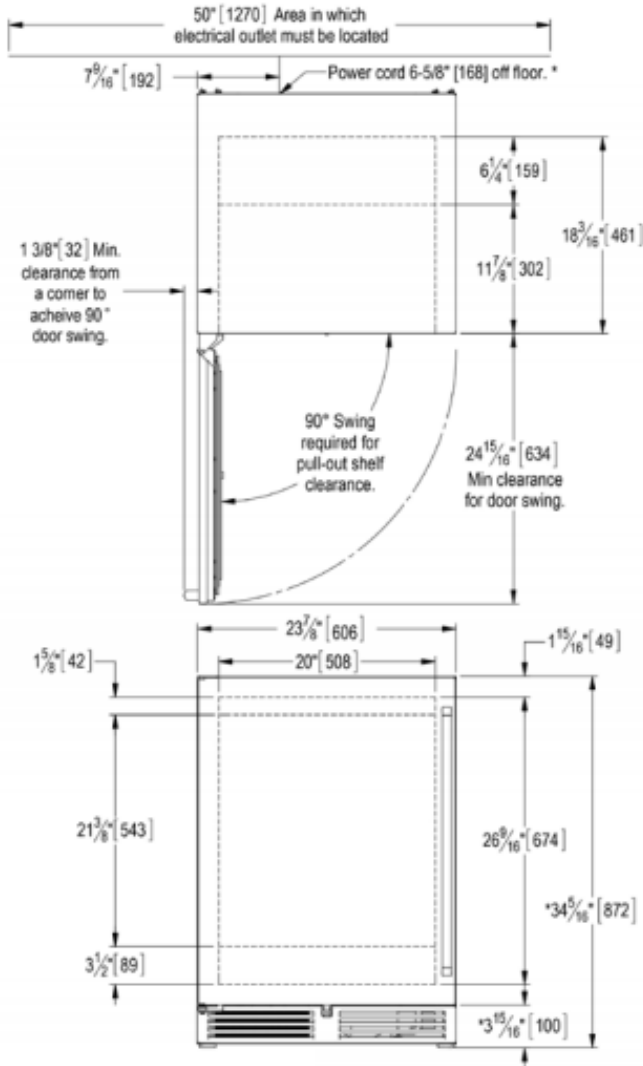

**24" SIGNATURE SERIES**  
*Dual-Zone Wine Reserve*

MODEL NUMBERS		HP24DS	HP24DO
MODEL DESCRIPTION		24" Indoor Dual Zone Wine Reserve	24" Outdoor Dual Zone Wine Reserve
ATTRIBUTES			
Perlick Anti-Condensation System		NO	YES
OVERALL DIMENSIONS	Width - in. (mm)	23-7/8" (606 mm.)	23-7/8" (606 mm.)
	Depth - in. (mm)	24" (610 mm.)	24" (610 mm.)
	Height - in. (mm)	34-1/4" (870 mm.)	34-1/4" (870 mm.)
OPENING DIMENSIONS	Width - in. (mm)	24" (610 mm.)	24" (610 mm.)
	Depth - in. (mm)	24-7/8" (632 mm.)	24-7/8" (632 mm.)
	Height - in. (mm)	34-1/2" (876 mm.)	34-1/2" (876 mm.)
INTERNAL VOLUME Net. Cu. Ft.		5.2 cu. ft.	5.2 cu. ft.
SHIPPING WEIGHT Lbs. (kg.)		222 lbs (100.7 kg.)	222 lbs (100.7 kg.)
ELECTRICAL SPECIFICATIONS	Electrical Supply	115 VAC/60 Hz/1 Ph	115 VAC/60 Hz/1 Ph
	Running Load Amps	1.9 amps	1.9 amps
	Electrical Connection	Cord connected	Cord connected
	Cord Plug Type	NEMA 3 Prong 5-15P	NEMA 3 Prong 5-15P
	Cord Length	6'	6'
	Defrost Initiation	Automatic	Automatic
	Defrost Type	Off cycle	Off cycle
	Thermostat	Digital	Digital
REFRIGERATION SPECIFICATIONS	Refrigerant	R600a (45g)	R600a (45g)
	Expansion Device	Capillary Tube	Capillary Tube
	Temperature Settings F°(C°)	45°/ 51° (7.2°/ 10.5°) - 55°/ 65° (12.7°/ 18.3°) <b>Factory Set Point 36° (2.2°)</b>	45°/ 51° (7.2°/ 10.5°) - 55°/ 65° (12.7°/ 18.3°) <b>Factory Set Point 36° (2.2°)</b>
	Heat Rejection (at 75°F)	450 BTU/hr	450 BTU/hr
	Pull Down Capacity	1000 BTU/hr	1000 BTU/hr
	Front Vented	Yes	Yes
PLUMBING		None Required	None Required

*Installation Notes: To achieve 24" install depth, place electrical connection adjacent to the installation cavity.*

**ACCESSORIES**

MODEL NOS.	DESCRIPTION
(L)	Factory Installed Lock
67991-L/R	Stacking Kit for HP24/HC24/HA24 models
66736	Caster Kit for HP24/HC24/HA24 models
67115-24	Wood Faces for Wine Shelves (7/pk)

**24" SIGNATURE SERIES**  
*Dual-Zone Wine Reserve*

\* - Leg levelers can add 3/4" [19] to these dimensions when fully extended.