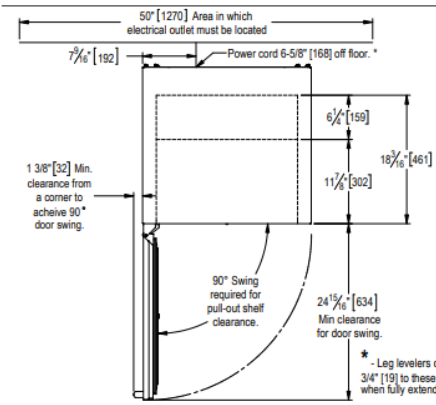

24" SIGNATURE SERIES Refrigerator