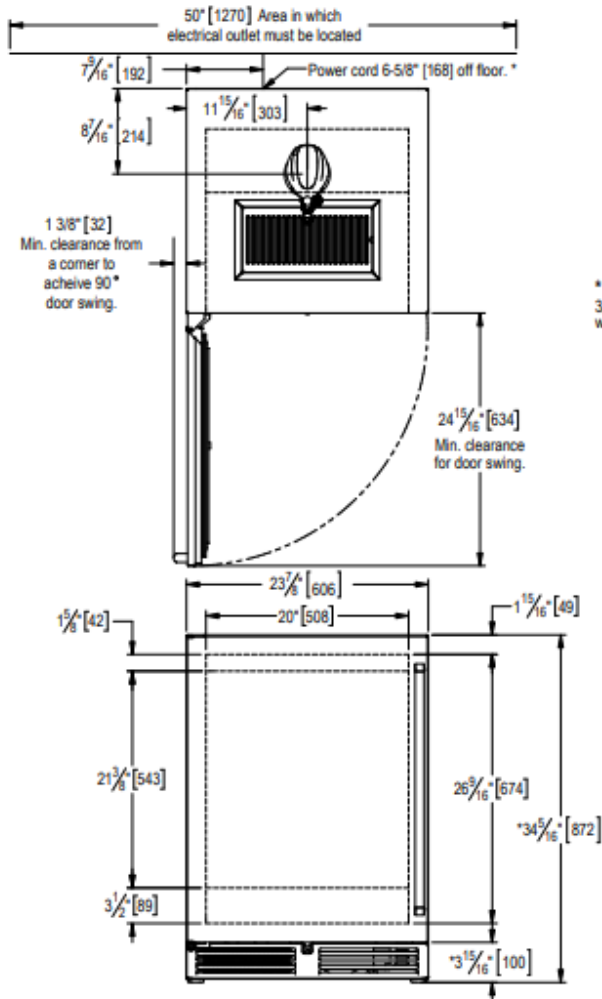

24" SIGNATURE SERIES
Adara Beverage Dispenser

* - Leg levelers can add 3/4" [19] to these dimensions when fully extended.