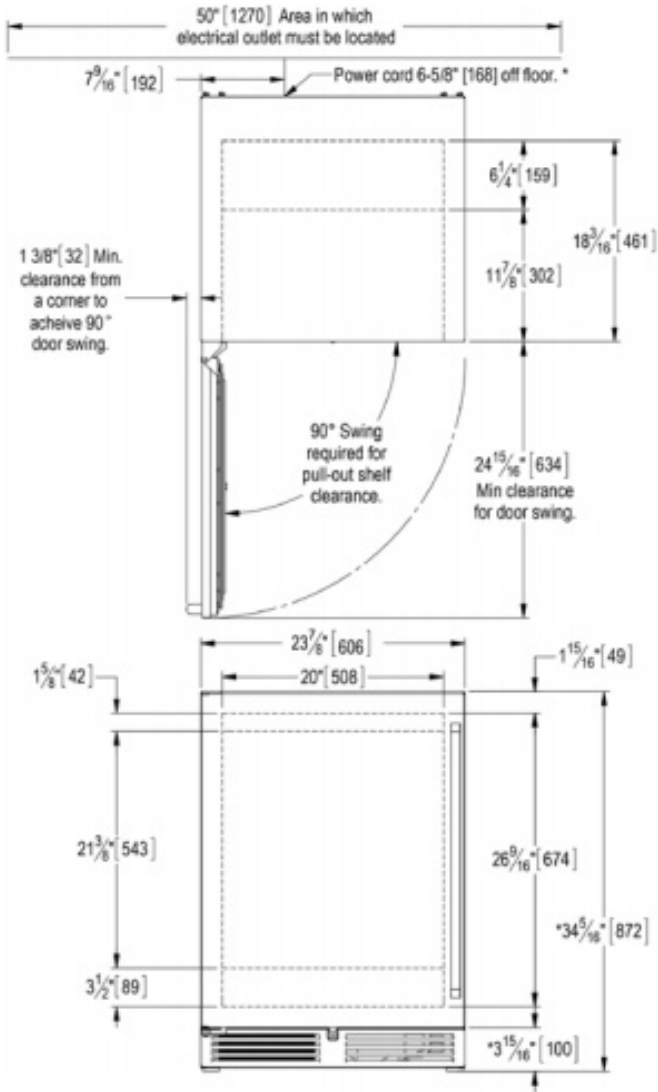

Installation Notes: To achieve 24" install depth, place electrical connection adjacent to the installation cavity.

ACCESSORIES

MODEL NOS.	DESCRIPTION
(L)	Factory Installed Lock
67991-L/R	Stacking Kit for HP24/HC24/HA24 models
66736	Caster Kit for HP24/HC24/HA24 models
67115-24	Wood Faces for Wine Shelves (7/pk)

CUSTOMER MODEL NUMBER	REGULATORY MODEL NUMBER	Hinge Side	Lock
HP24BS-4-1L	HP24BS4C-00-SLF0B	Left	No
HP24BS-4-1R	HP24BS4C-00-SRF0B	Right	No
HP24BS-4-2L	HP24BS4C-00-PL00B	Left	No
HP24BS-4-2R	HP24BS4C-00-PR00B	Right	No
HP24BS-4-3L	HP24BS4C-00-TLF0B	Left	No
HP24BS-4-3R	HP24BS4C-00-TRF0B	Right	No
HP24BS-4-4L	HP24BS4C-00-RL00B	Left	No
HP24BS-4-4R	HP24BS4C-00-RR00B	Right	No
HP24BS-4-1LL	HP24BS4C-00-SLFLB	Left	Yes
HP24BS-4-1RL	HP24BS4C-00-SRFLB	Right	Yes
HP24BS-4-2LL	HP24BS4C-00-PL0LB	Left	Yes
HP24BS-4-2RL	HP24BS4C-00-PR0LB	Right	Yes
HP24BS-4-3LL	HP24BS4C-00-TLFLB	Left	Yes
HP24BS-4-3RL	HP24BS4C-00-TRFLB	Right	Yes
HP24BS-4-4LL	HP24BS4C-00-RL0LB	Left	Yes
HP24BS-4-4RL	HP24BS4C-00-RR0LB	Right	Yes
HP24BO-4-1L	HP24BO4C-00-SLF0B	Left	No
HP24BO-4-1R	HP24BO4C-00-SRF0B	Right	No
HP24BO-4-2L	HP24BO4C-00-PL00B	Left	No
HP24BO-4-2R	HP24BO4C-00-PR00B	Right	No
HP24BO-4-3L	HP24BO4C-00-TLF0B	Left	No
HP24BO-4-3R	HP24BO4C-00-TRF0B	Right	No
HP24BO-4-4L	HP24BO4C-00-RL00B	Left	No
HP24BO-4-4R	HP24BO4C-00-RR00B	Right	No
HP24BO-4-1LL	HP24BO4C-00-SLFLB	Left	Yes
HP24BO-4-1RL	HP24BO4C-00-SRFLB	Right	Yes
HP24BO-4-2LL	HP24BO4C-00-PL0LB	Left	Yes
HP24BO-4-2RL	HP24BO4C-00-PR0LB	Right	Yes
HP24BO-4-3LL	HP24BO4C-00-TLFLB	Left	Yes
HP24BO-4-3RL	HP24BO4C-00-TRFLB	Right	Yes
HP24BO-4-4LL	HP24BO4C-00-RL0LB	Left	Yes
HP24BO-4-4RL	HP24BO4C-00-RR0LB	Right	Yes

24" SIGNATURE SERIES
Beverage Center

* - Leg levelers can add 3/4" [19] to these dimensions when fully extended.