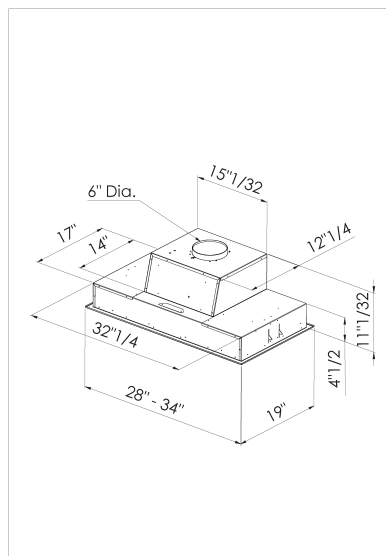

LIBERTA RANGE HOOD 28-34 inches

LIBERTA

LIBERTA 28 - 34 inches

FEATURES

- Premium domestic range hood
- Stainless-steel construction
- Welded seams
- Hand-finished edges
- Heavy-duty blower
- Stainless steel baffle anti-grease filters dishwasher safe
- Time delay shut-off
- Light indicator for grease filter maintenance
- Light indicator for charcoal filter replacement
- Convertible (external venting or recirculating)
- Easy installation system
- Made in Italy