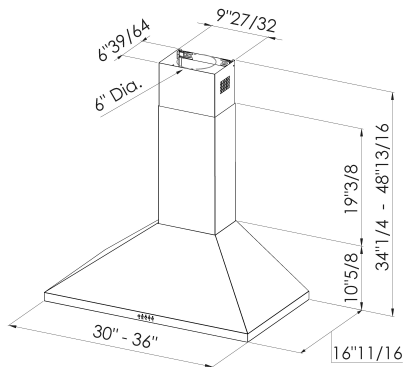

BRAVO RANGE HOOD 30 - 36 inches

BRAVO RANGE HOOD

BRAVO 30 - 36 inches

FEATURES

- Premium domestic range hood
- Stainless-steel construction
- Welded seams
- Hand-finished edges
- Heavy-duty blower
- Stainless-steel design filters dishwasher safe
- Time delay shut-off
- Light indicator for grease filter maintenance
- Light indicator for charcoal filter replacement
- Convertible (external venting or recirculating)
- Easy installation system
- Made in Italy