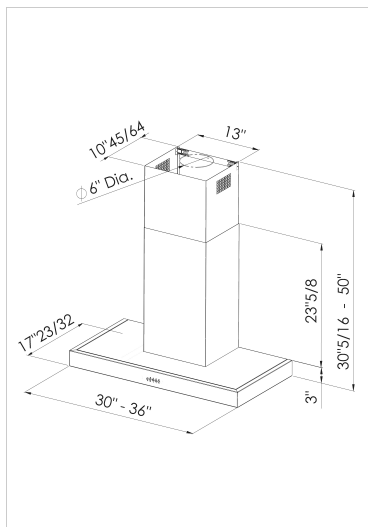

BELLINA RANGE HOOD 30 - 36 inches

BELLINA

BELLINA 30 - 36 inches

FEATURES

- Premium domestic range hood
- Stainless-steel construction
- Welded seams
- Hand-finished edges
- Heavy-duty blower
- Stainless-steel design filters dishwasher safe
- Time delay shut-off
- Light indicator for grease filter maintenance
- Light indicator for charcoal filter replacement
- Convertible (external venting or recirculating)
- Easy installation system
- Made in Italy

SPECS

- Motor capacity: 600 CFM
- Controls: Electronic push buttons soft touch
- Lights: 2 X LED
- ETL approved

ACCESSORIES

- Charcoal filters included

PRODUCT PLUS

Featuring a traditional T-shape design finished in stainless steel, the **BELLINA Chimney Cooker Hood** is sure to complement any kitchen while clearing your cooking space of fumes and odours.