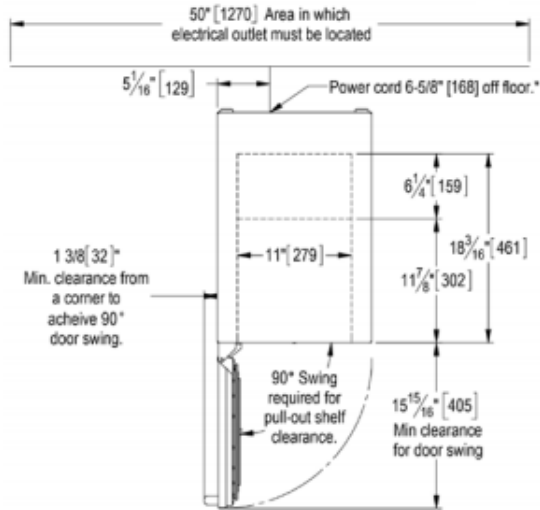

15" SIGNATURE SERIES
Wine Reserve

MODEL NUMBERS		HP15WS	HP15WO
MODEL DESCRIPTION		15" Indoor Wine Reserve	15" Outdoor Wine Reserve
ATTRIBUTES			
Perlick Anti-Condensation System		NO	YES
OVERALL DIMENSIONS	Width - in. (mm)	14-7/8" (378 mm.)	14-7/8" (378 mm.)
	Depth - in. (mm)	24" (610 mm.)	24" (610 mm.)
	Height - in. (mm)	34-1/4" (870 mm.)	34-1/4" (870 mm.)
OPENING DIMENSIONS	Width - in. (mm)	15" (381 mm.)	15" (381 mm.)
	Depth - in. (mm)	24-7/8" (632 mm.)	24-7/8" (632 mm.)
	Height - in. (mm)	34-1/2" (876 mm.)	34-1/2" (876 mm.)
INTERNAL VOLUME Net. Cu. Ft.		2.8 cu. ft	2.8 cu. ft
SHIPPING WEIGHT Lbs. (kg.)		175 lbs (79.38 kg)	175 lbs (79.38 kg)
ELECTRICAL SPECIFICATIONS	Electrical Supply	115 VAC/60 Hz/1 Ph	115 VAC/60 Hz/1 Ph
	Running Load Amps	2.1 amps	2.1 amps
	Electrical Connection	Cord connected	Cord connected
	Cord Plug Type	NEMA 3 Prong 5-15P	NEMA 3 Prong 5-15P
	Cord Length	6'	6'
	Defrost Initiation	Automatic	Automatic
	Defrost Type	Off cycle	Off cycle
	Thermostat	Digital	Digital
REFRIGERATION SPECIFICATIONS	Refrigerant	R600a (38g)	R600a (38g)
	Expansion Device	Capillary Tube	Capillary Tube
	Temperature Settings F°(C°)	45° (7.2°) - 65° (18.33°) Factory Set Point 36° (2.2°)	45° (7.2°) - 65° (18.33°) Factory Set Point 36° (2.2°)
	Heat Rejection (at 75°F)	300 BTU/hr	300 BTU/hr
	Pull Down Capacity	1000 BTU/hr	1000 BTU/hr
	Front Vented	Yes	Yes
PLUMBING		None Required	None Required

Installation Notes: To achieve 24" install depth, place electrical connection adjacent to the installation cavity.

ACCESSORIES

MODEL NOS.	DESCRIPTION
(L)	Factory Installed Lock
67990-L/R	Stacking Kit for HP15 models
66736-15	Caster Kit for HP15 models
67115-15	Wood Faces for Wine Shelves (5/pk)

Perlick® 15" SIGNATURE SERIES
Wine Reserve

* - Leg leveler can add 3/4" [19] to these dimensions when fully extended.