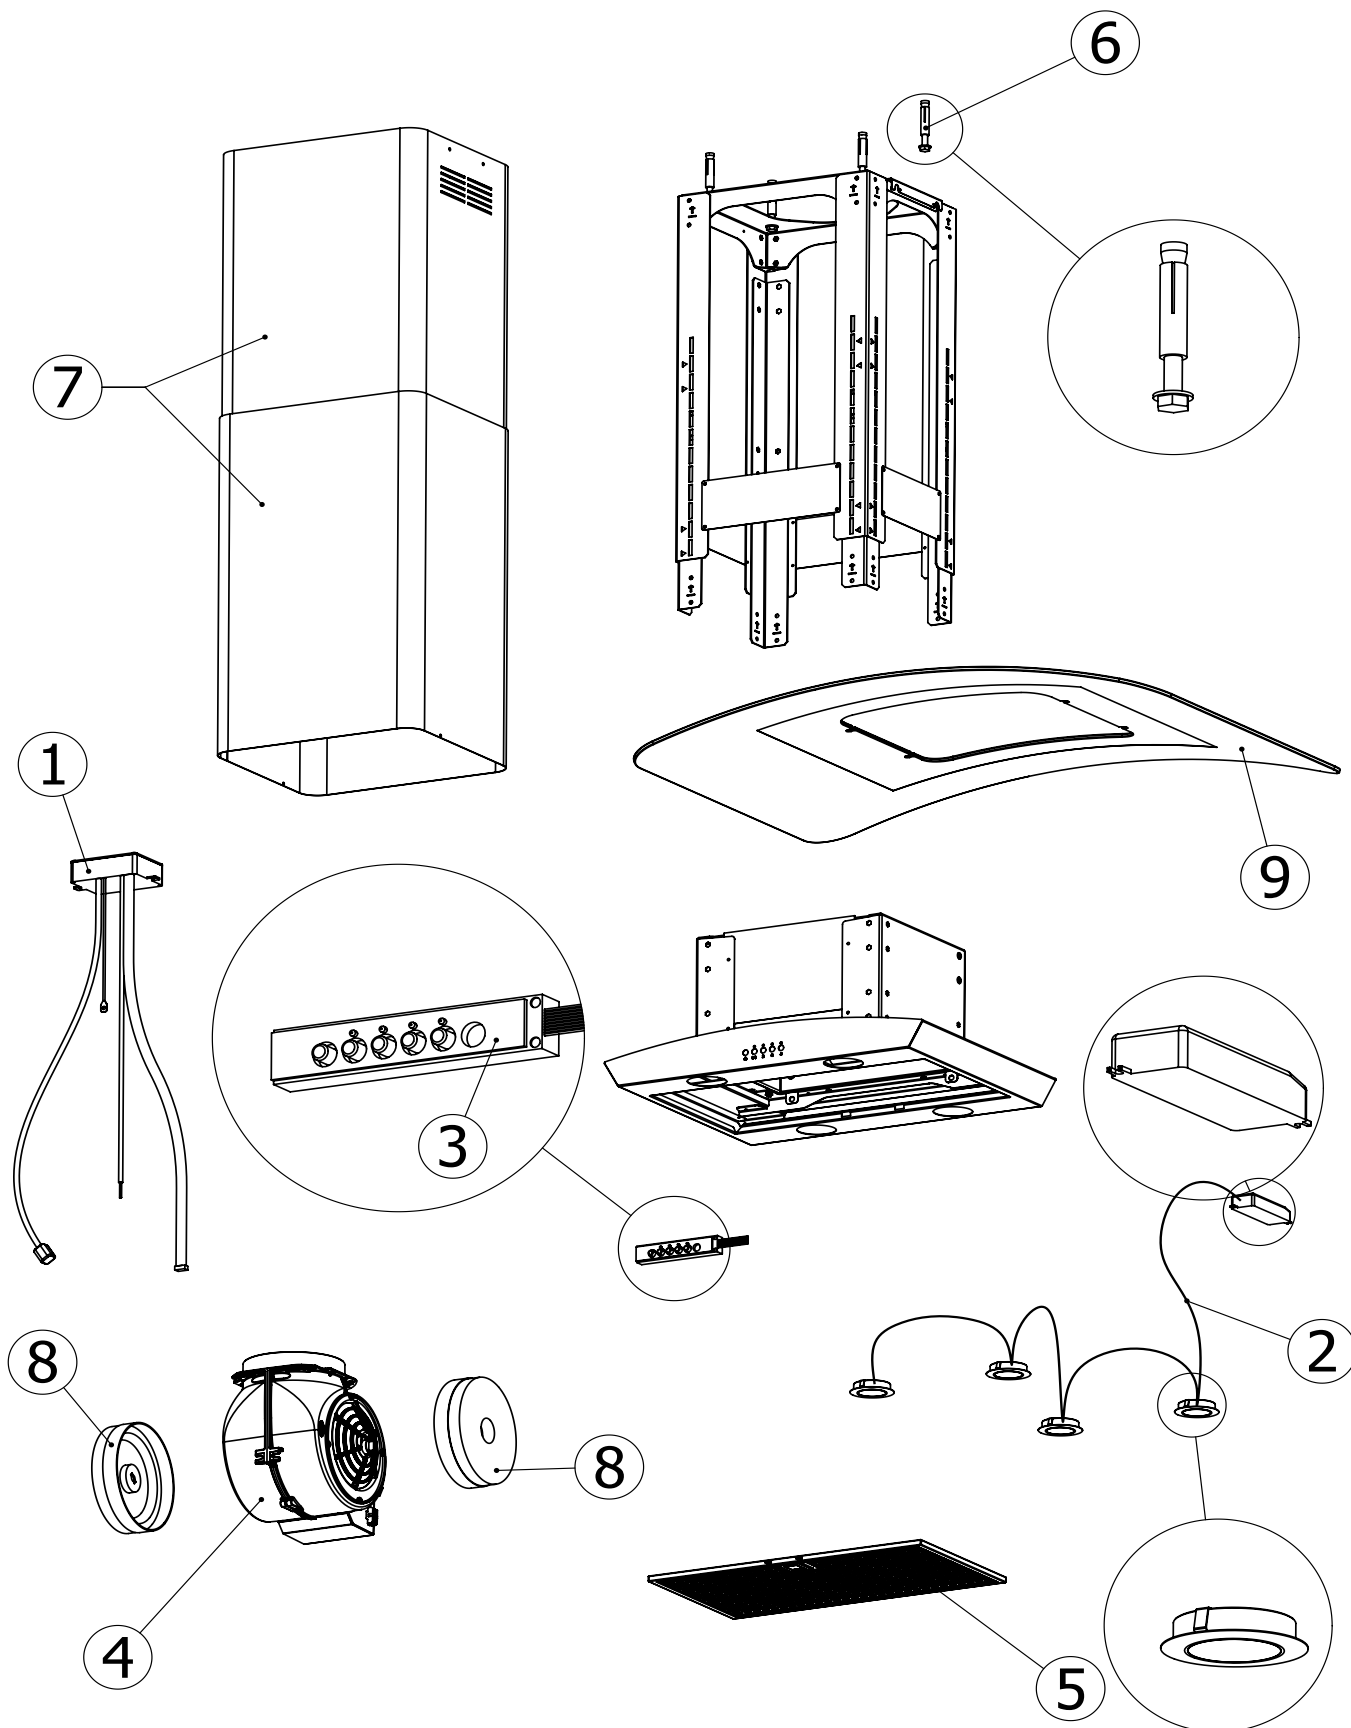

# Exploded view

Model:	<b>CORTIVO ISLAND</b>
Code:	<b>3944251</b>

# Spare part list

Model:	<b>CORTIVO ISLAND</b>
Code:	<b>3944251</b>

Ref.	Code	Description	Q.ty	Validity	
			90cm	From	To
				(year/week)	(year/week)
1	R2223862	MAIN WIRING	1	19/27	
2	R01247	LIGHTING KIT 4 LEDS Ø58	1	19/27	
3	R224137	CONTROLS	1	19/27	
4	R211087	ASPIRATOR	1	19/27	
5	R258158	METAL FILTER	1	19/27	
6	R291118	FIXING KIT	1	19/27	
7	R01237	CHIMNEYS KIT	1	19/27	
8	0050U010UL	CARBON FILTER KIT	1	19/27	
9	R371623	GLASS	1	19/27	

# Electrical diagram

Model:	<b>CORTIVO ISLAND</b>
Code:	<b>3944251</b>

Validity	
From	To
19/27	

Drawing No.	901.178.2
-------------	-----------