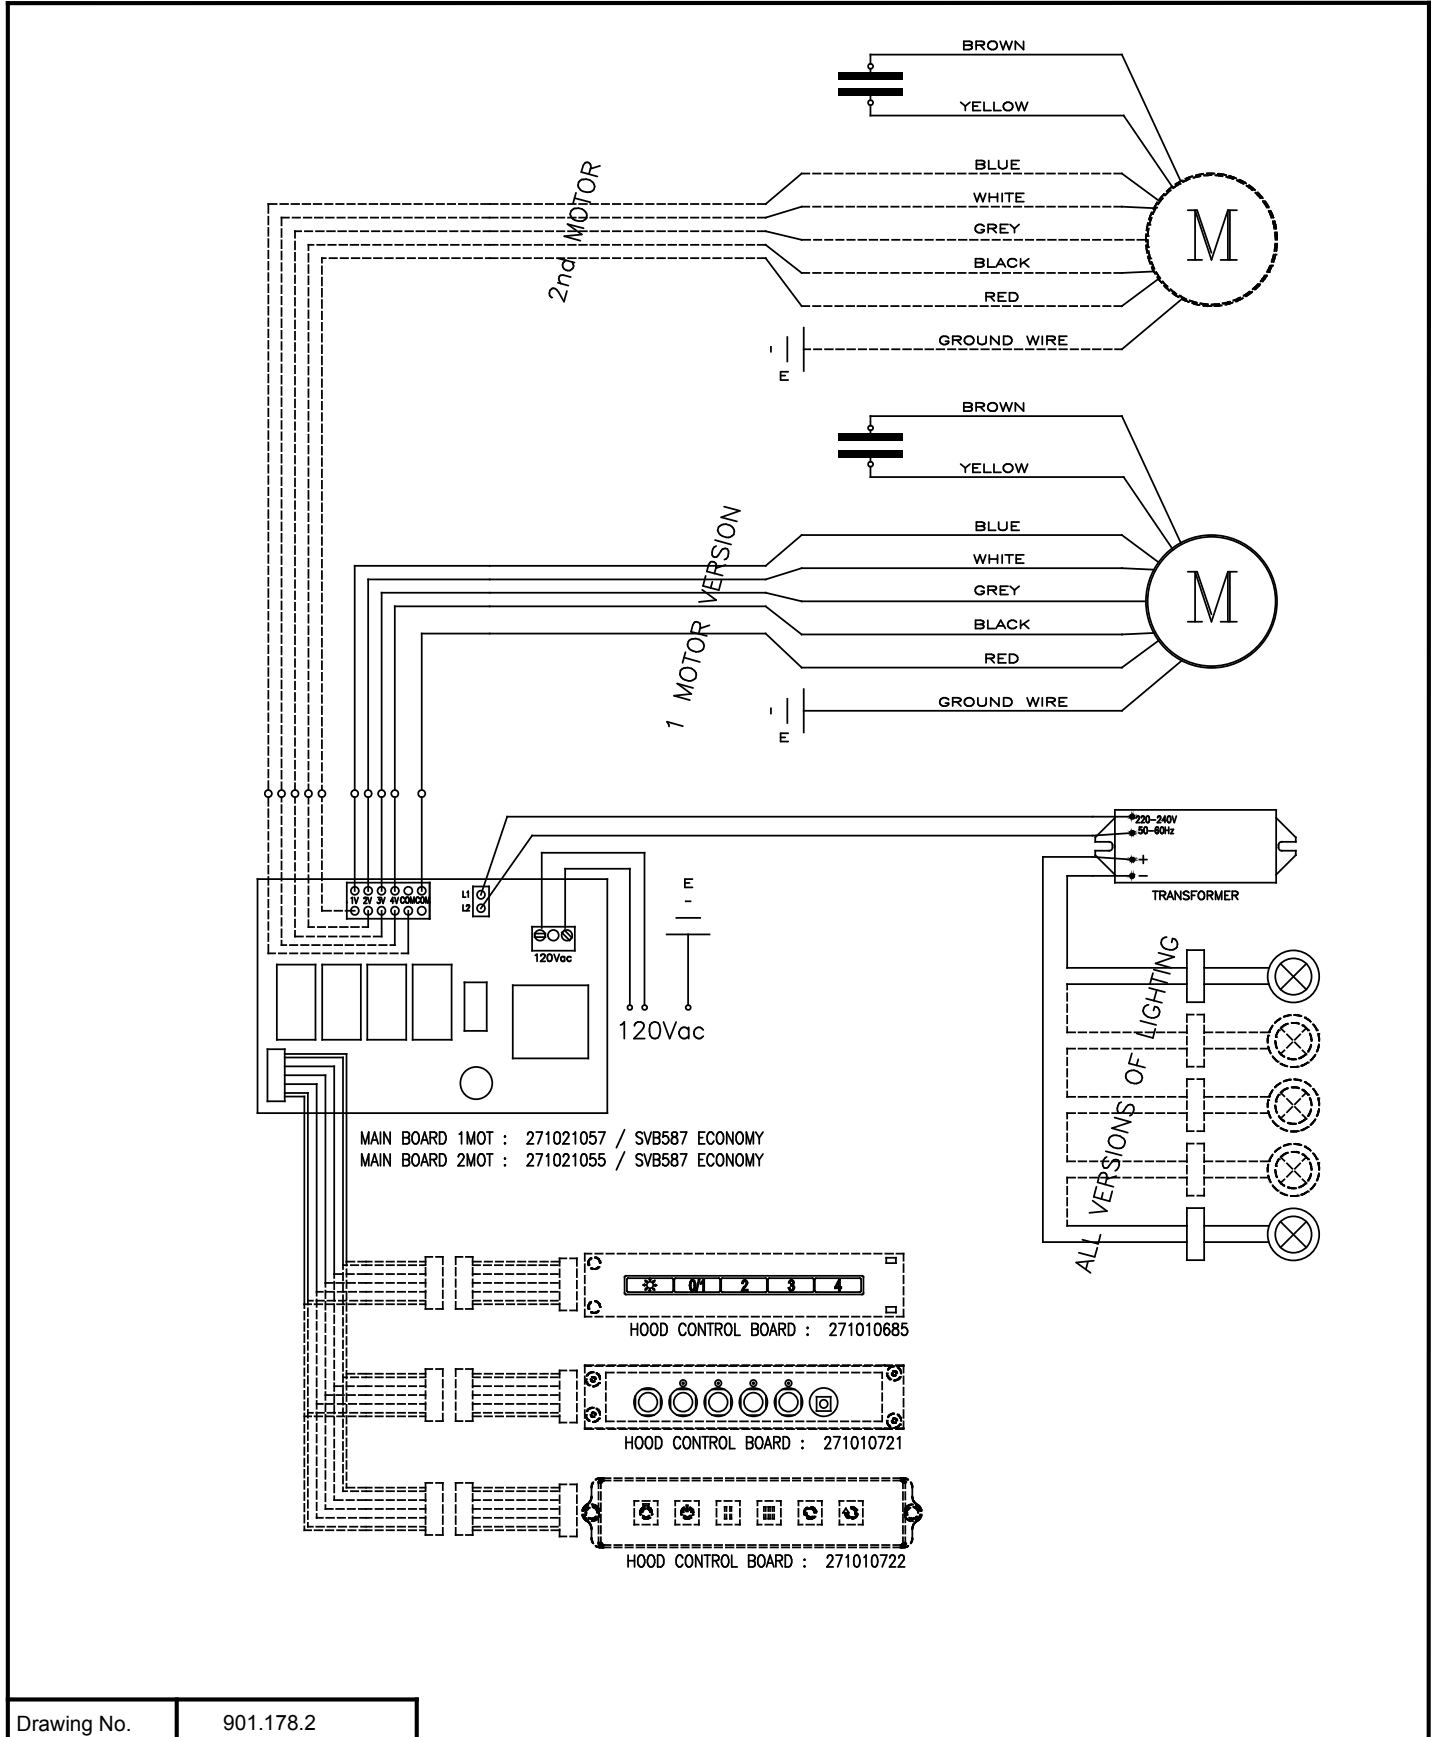

# Spare part list

Model:	<b>CORTIVO ISLAND</b>
Code:	<b>3944251</b>

Ref.	Code	Description	Q.ty	Validity	
			90cm	From	To
				(year/week)	(year/week)
1	R2223862	MAIN WIRING	1	19/27	
2	R01247	LIGHTING KIT 4 LEDS Ø58	1	19/27	
3	R224137	CONTROLS	1	19/27	
4	R211087	ASPIRATOR	1	19/27	
5	R258158	METAL FILTER	1	19/27	
6	R291118	FIXING KIT	1	19/27	
7	R01237	CHIMNEYS KIT	1	19/27	
8	0050U010UL	CARBON FILTER KIT	1	19/27	
9	R371623	GLASS	1	19/27	

# Electrical diagram

Model:	<b>CORTIVO ISLAND</b>
Code:	<b>3944251</b>

Validity	
From	To
19/27	

Drawing No.	901.178.2
-------------	-----------