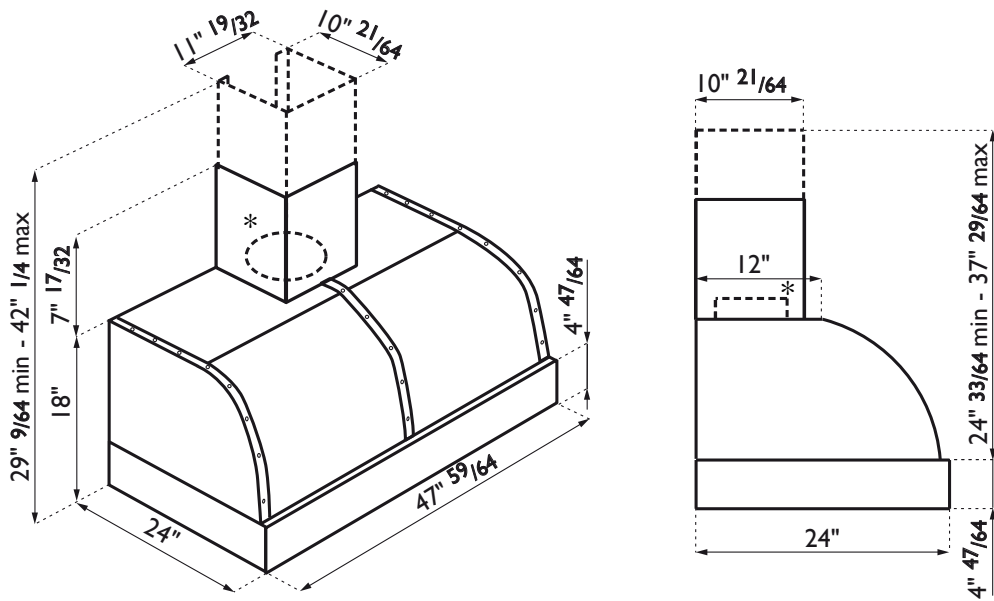

48" Hoods

HD48PB...

HD48IB...

* Duct size:

HD48PB... 4" ²³/₃₂ min - 7" ⁷/₈ max

HD48IB... 4" ²³/₃₂ min - 5" ²⁹/₃₂ max

SUPERIORE