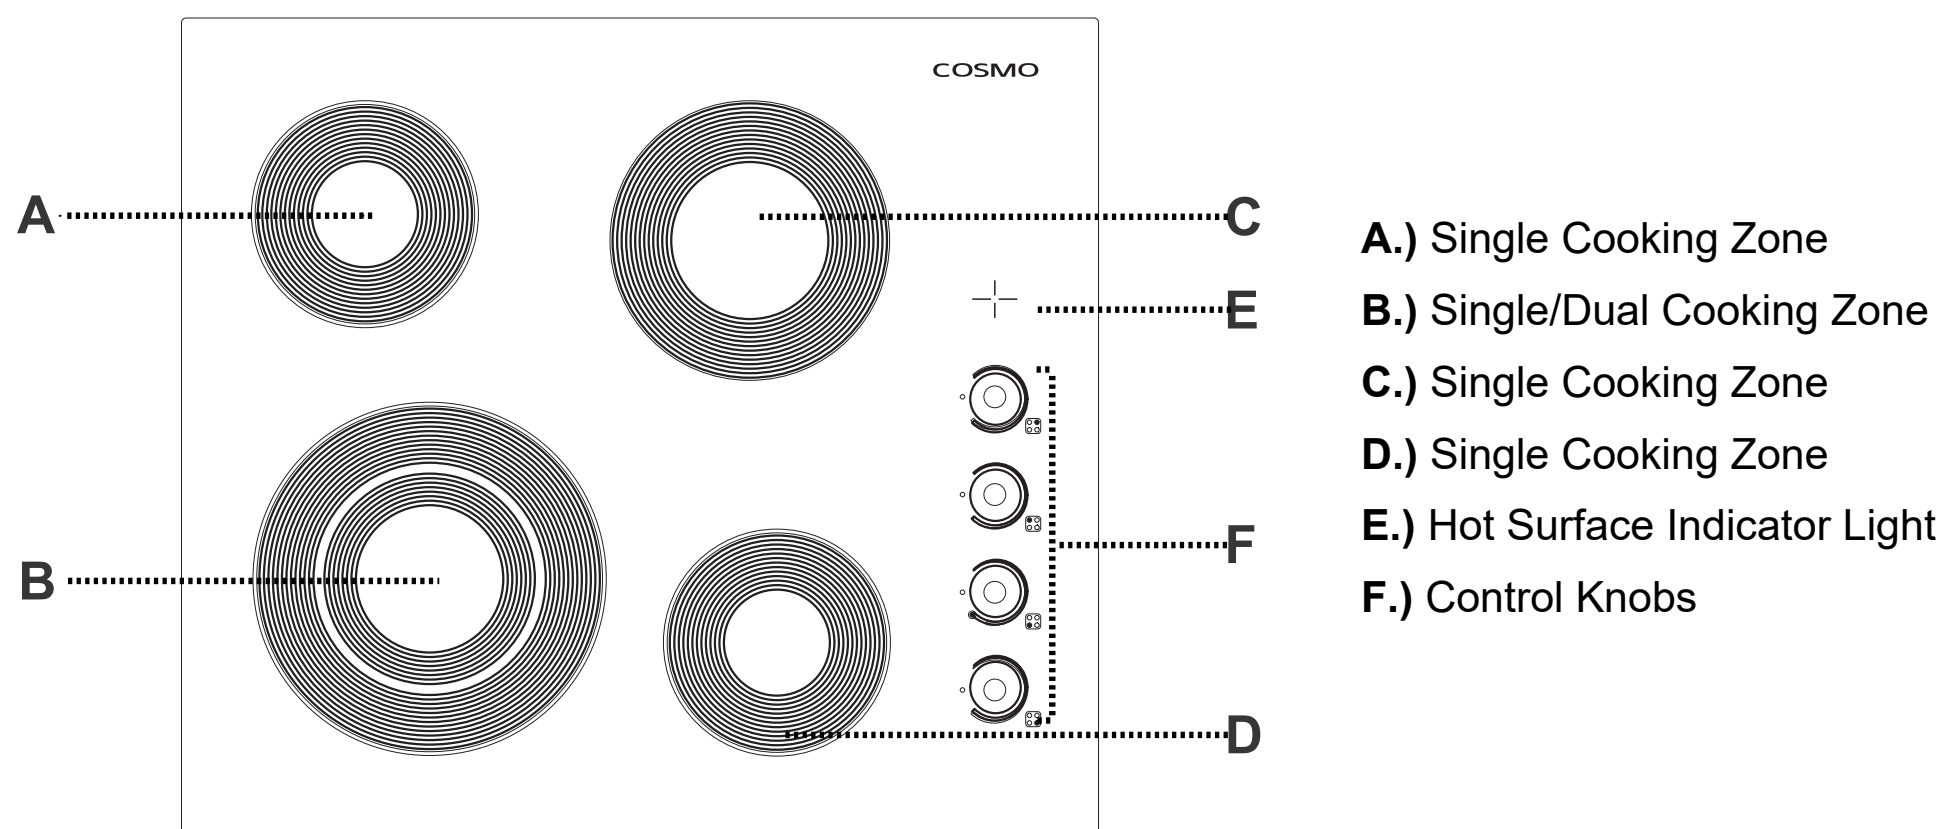

SPECIFICATIONS

COS-244ECC Cooktop

Size	24 Inch
Installation	Drop-In
Fuel	Electric
Controls	Knobs
Material	SCHOTT CERAN® Ceramic Glass
Electrical	240V / 60Hz
Certifications	UL Listed
Included Components	Hardware, Install Kit, Power Cord, User Manual
Burners	• Dual Zone Burner • Single Burners (x3)

Features

- Designed for drop-in installation
- Compact size
- 4 surface burners
- Dual-zone burner
- Hot surface indicator light
- Black ceramic glass surface
- Knob controls

Dual Zone Element

Eco Friendly

Ceramic Glass

See Page 2 for dimensions

DIMENSIONS

COS-244ECC Cooktop

Dimensions (WxDxH): 24" x 21.5" x 2-3.14"