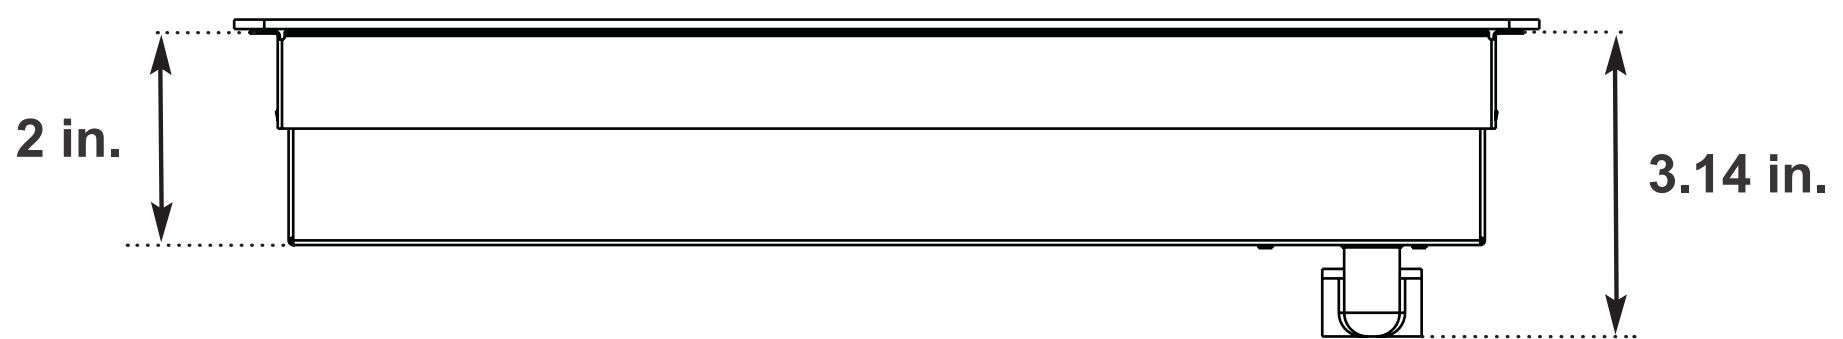

SPECIFICATIONS

COS-244ECC Cooktop

Size	24 Inch
Installation	Drop-In
Fuel	Electric
Controls	Knobs
Material	SCHOTT CERAN® Ceramic Glass
Electrical	240V / 60Hz
Certifications	UL Listed
Included Components	Hardware, Install Kit, Power Cord, User Manual
Burners	• Dual Zone Burner • Single Burners (x3)

Features

- Designed for drop-in installation
- Compact size
- 4 surface burners
- Dual-zone burner
- Hot surface indicator light
- Black ceramic glass surface
- Knob controls

Dual Zone Element

Eco Friendly

Ceramic Glass

See Page 2 for dimensions

DIMENSIONS

COS-244ECC Cooktop

Dimensions (WxDxH): 24" x 21.5" x 2-3.14"