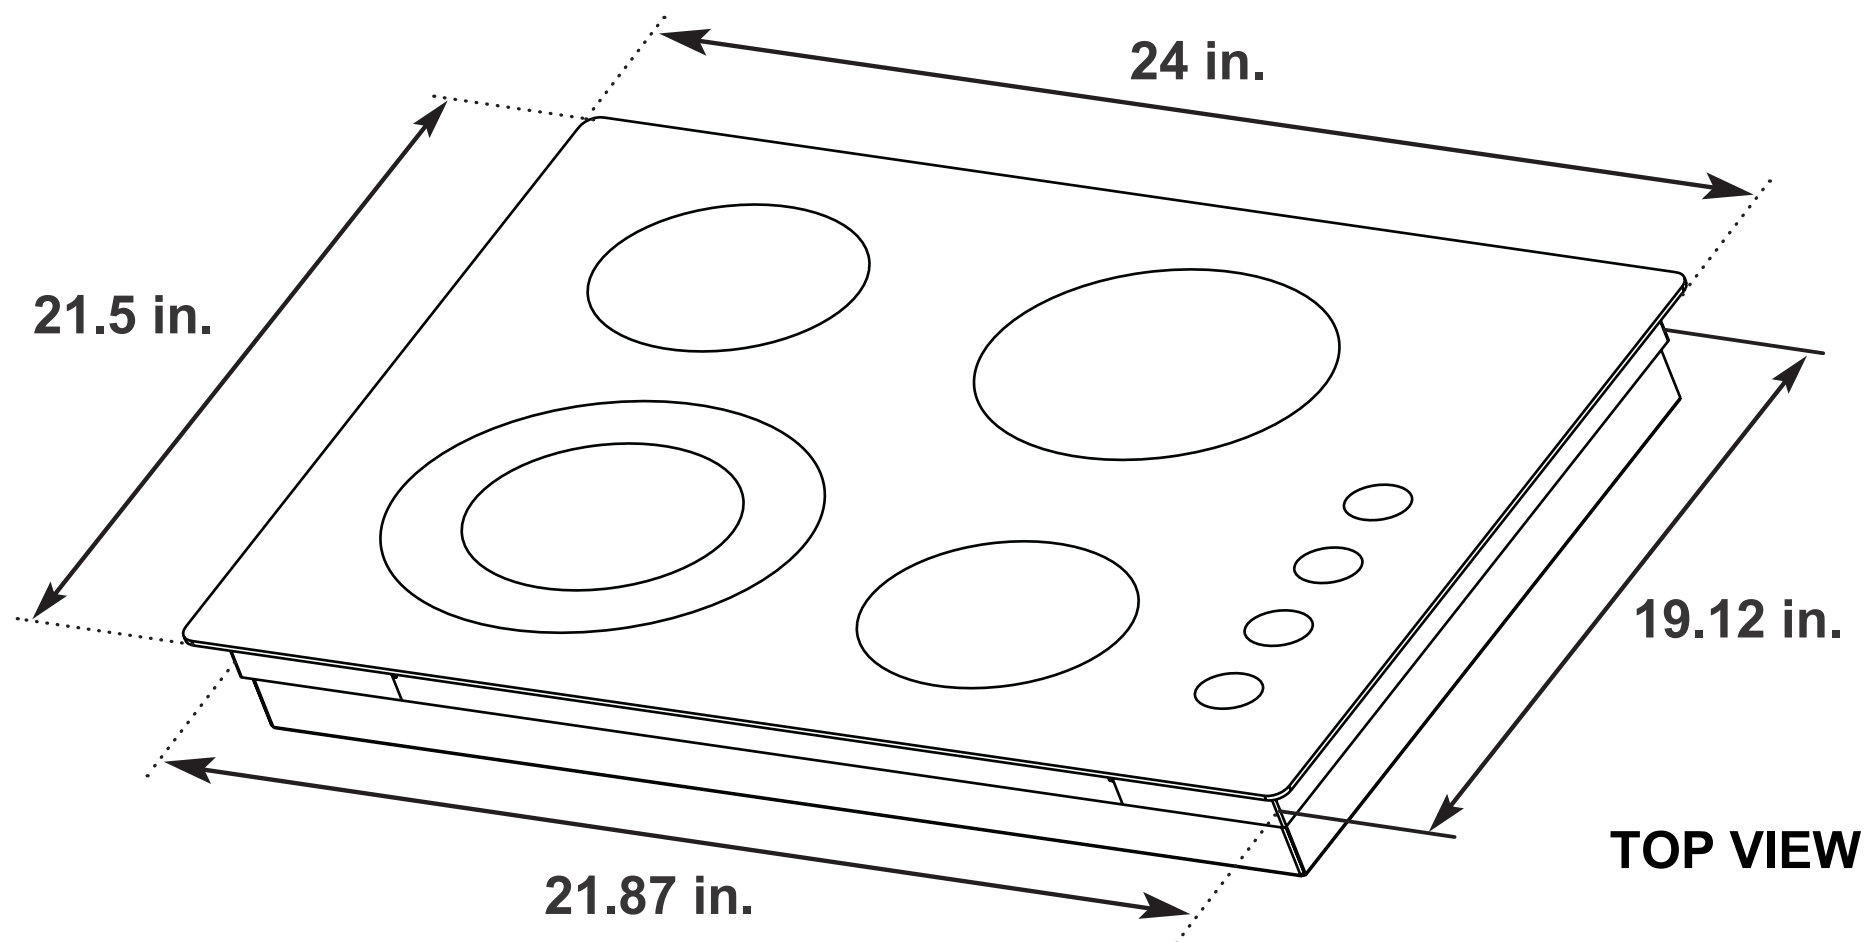

Features

- Designed for drop-in installation
- Compact size
- 4 surface burners
- Dual-zone burner
- Hot surface indicator light
- Black ceramic glass surface
- Knob controls

Dual Zone Element

Eco Friendly

Ceramic Glass

See Page 2 for dimensions

DIMENSIONS

COS-244ECC Cooktop

Dimensions (WxDxH): 24" x 21.5" x 2-3.14"