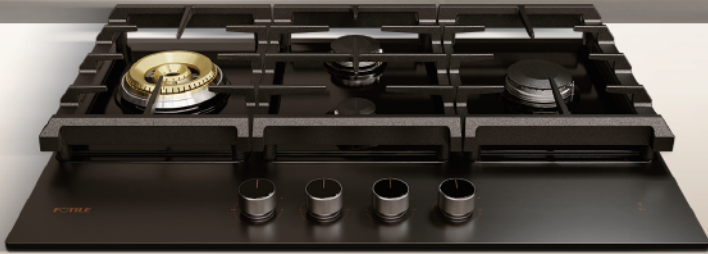

FOTILE

A BREATH OF FRESH ENGINEERING®

TRI-RING COOKTOP

Models: *GLS30501* | *GLS36502*
GLG30301 | *GLG30401-Y*

Up to 22,000 BTU Center Burner
High heat output with wok support

Professional Griddle Burners*
Two left burners accommodate an optional griddle with a pre-set optimal griddle temperature control

Flame Failure Protection
Automatically cut off the gas supply in case the flame goes out

Fast Ignition System
No need to wait. Simply press in, turn, and release for instant power

Continuous Heavy Duty Cast Iron Grates
Easily move heavy pots from one burner to another

Easy to Clean
Sealed burners prevent food and liquid from falling into the burner ports. Burner caps and cast iron cooking grates are removable for easy cleaning

*Applicable to 30inch GLS30501 only

Sold in over **30** countries around the world, and chosen by **30 million** families

Entered the U.S. market in **2016**, focusing on healthy kitchen solutions

2,500 service technicians in the U.S

Earned **10K+** kitchen appliance patents
Global Smart Home Invention Patent **TOP100**

COOKTOP WARRANTY:

PARTS 5-YEAR (LIMITED)
LABOR 1-YEAR

Toll Free: 888-315-0366
Address: 6 Campus Dr, Suite 210,
Parsippany, NJ 07054
Official Website: us.fotileglobal.com
Email: serviceusa@fotile.com

YouTube

@fotileamerica

@fotile_america