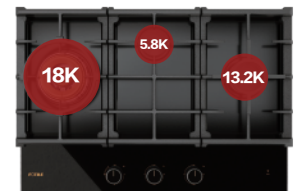

FOTILE

A BREATH OF FRESH ENGINEERING®

TRI-RING COOKTOP

Models: *GLS30501* | *GLS36502*
GLG30301 | *GLG30401-Y*

Up to 22,000 BTU Center Burner
High heat output with wok support

Professional Griddle Burners*
Two left burners accommodate an optional griddle with a pre-set optimal griddle temperature control

@fotileamerica

@fotile_america

MOONSHADOW
Collection

Model	GLS30501	GLS36502	GLG30301	GLG30401-Y
Certification	ETL	CSA	CSA	CSA
Product Dimensions (W×D×H)(inch)	30 × 21 × 4 7/8	36 × 21 × 6	30 x 21 x 6	30 x 21 x 6
Cut-Out Dimensions (W×D×H)(inch)	Min 28 1/2 – Max 29 x Min 19 5/8 – Max 20 1/8	Min 33 7/8 – Max 35 x Min 19 1/8 – Max 20 1/2	Min 28 1/2 – Max 29 x Min 19 5/8 – Max 20 1/8	Min 28 1/2 – Max 29 x Min 19 5/8 – Max 20 1/8
Number of Burners	5		3	4
Panel Material	Stainless Steel		Black Tempered Glass	MOONSHADOW AG Glass
Heating Load (Natural Gas)(BTU)	Total: 57,000		Total: 37,000	Total: 40,000
Gas Supply	Natural Gas, LPG (Conversion Kit Included)		Natural Gas, LPG (Conversion Kit Included)	
Power Supply (V/Hz)	120/60		120/60	
Grate and Accessories	Cast Iron Grates & Wok Ring*		Cast Iron Grates, Wok Ring & Tea Kettle Grate	
Fast Ignition	√		√	
Flame Failure Device	√		√	
Warranty	1-Year Labor & 5-Year (Limited) Parts		1-Year Labor & 5-Year (Limited) Parts	

*Optional Griddle for GLS30501

One Cooktop Meets All Your Cooking Needs

GLS36502

GLG30301

GLG30401-Y

Heating Load (BTU) ▼

GLS30501

GLS36502