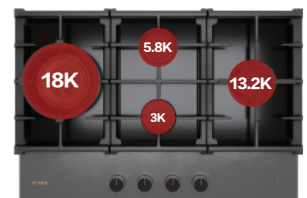

GLG30401-Y

GLG30401-Y