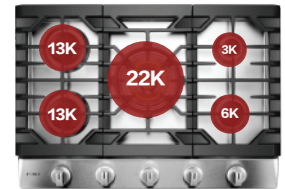

FOTILE

A BREATH OF FRESH ENGINEERING®

TRI-RING COOKTOP

Models: *GLS30501* | *GLS36502*
GLG30301 | *GLG30401-Y*

Up to 22,000 BTU Center Burner
High heat output with wok support

Professional Griddle Burners*
Two left burners accommodate an optional griddle with a pre-set optimal griddle temperature control

@fotileamerica

@fotile_america

MOONSHADOW
Collection

Model	GLS30501	GLS36502	GLG30301	GLG30401-Y
Certification	ETL	CSA	CSA	CSA
Product Dimensions (W×D×H)(inch)	30 × 21 × 4 7/8	36 × 21 × 6	30 x 21 x 6	30 x 21 x 6
Cut-Out Dimensions (W×D×H)(inch)	Min 28 1/2 – Max 29 x Min 19 5/8 – Max 20 1/8	Min 33 7/8 – Max 35 x Min 19 1/8 – Max 20 1/2	Min 28 1/2 – Max 29 x Min 19 5/8 – Max 20 1/8	Min 28 1/2 – Max 29 x Min 19 5/8 – Max 20 1/8
Number of Burners	5		3	4
Panel Material	Stainless Steel		Black Tempered Glass	MOONSHADOW AG Glass
Heating Load (Natural Gas)(BTU)	Total: 57,000		Total: 37,000	Total: 40,000
Gas Supply	Natural Gas, LPG (Conversion Kit Included)		Natural Gas, LPG (Conversion Kit Included)	
Power Supply (V/Hz)	120/60		120/60	
Grate and Accessories	Cast Iron Grates & Wok Ring*		Cast Iron Grates, Wok Ring & Tea Kettle Grate	
Fast Ignition	√		√	
Flame Failure Device	√		√	
Warranty	1-Year Labor & 5-Year (Limited) Parts		1-Year Labor & 5-Year (Limited) Parts	

*Optional Griddle for GLS30501

One Cooktop Meets All Your Cooking Needs

GLS36502

GLG30301

GLG30401-Y

Heating Load (BTU) ▼

GLS30501

GLS36502