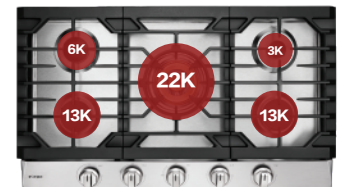

FOTILE

A BREATH OF FRESH ENGINEERING®

TRI-RING COOKTOP

Models: *GLS30501* | *GLS36502*
GLG30301 | *GLG30401-Y*

Up to 22,000 BTU Center Burner
High heat output with wok support

Professional Griddle Burners*
Two left burners accommodate an optional griddle with a pre-set optimal griddle temperature control

@fotileamerica

@fotile_america

MOONSHADOW
Collection

Model	GLS30501	GLS36502	GLG30301	GLG30401-Y
Certification	ETL	CSA	CSA	CSA
Product Dimensions (W×D×H)(inch)	30 × 21 × 4 7/8	36 × 21 × 6	30 x 21 x 6	30 x 21 x 6
Cut-Out Dimensions (W×D×H)(inch)	Min 28 1/2 – Max 29 x Min 19 5/8 – Max 20 1/8	Min 33 7/8 – Max 35 x Min 19 1/8 – Max 20 1/2	Min 28 1/2 – Max 29 x Min 19 5/8 – Max 20 1/8	Min 28 1/2 – Max 29 x Min 19 5/8 – Max 20 1/8
Number of Burners	5		3	4
Panel Material	Stainless Steel		Black Tempered Glass	MOONSHADOW AG Glass
Heating Load (Natural Gas)(BTU)	Total: 57,000		Total: 37,000	Total: 40,000
Gas Supply	Natural Gas, LPG (Conversion Kit Included)		Natural Gas, LPG (Conversion Kit Included)	
Power Supply (V/Hz)	120/60		120/60	
Grate and Accessories	Cast Iron Grates & Wok Ring*		Cast Iron Grates, Wok Ring & Tea Kettle Grate	
Fast Ignition	√		√	
Flame Failure Device	√		√	
Warranty	1-Year Labor & 5-Year (Limited) Parts		1-Year Labor & 5-Year (Limited) Parts	

*Optional Griddle for GLS30501

One Cooktop Meets All Your Cooking Needs

GLS36502

GLG30301

GLG30401-Y

Heating Load (BTU) ▼

GLS30501

GLS36502