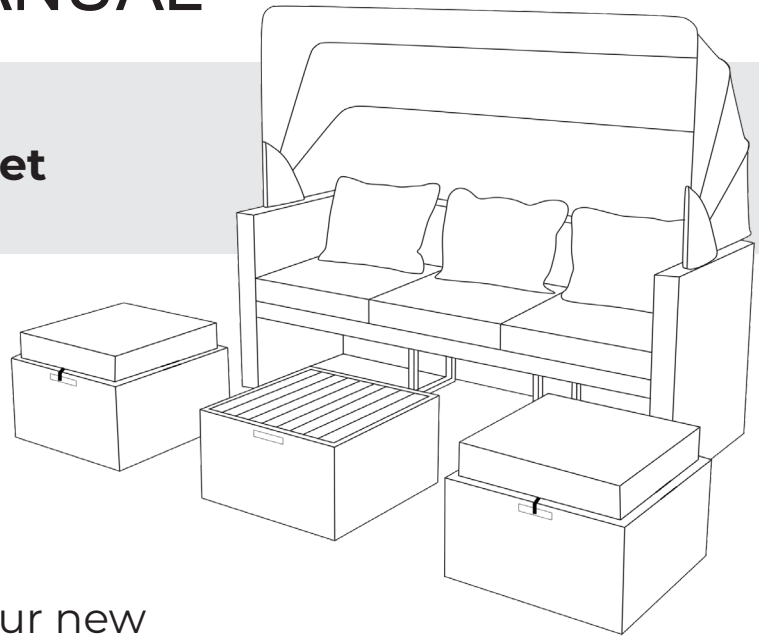

INSTRUCTION MANUAL

Outdoor Wicker Sofa with Canopy & Ottoman Set

MODEL NUMBER: COP30007

Thank you for purchasing your new
Outdoor Wicker Sofa
with Canopy & Ottoman Set

DO NOT RETURN THIS ITEM TO THE STORE